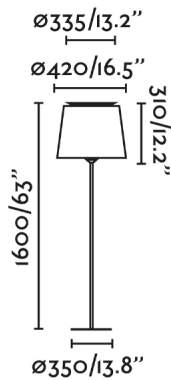

SAVOY is a black floor lamp with textile green shade of indoor lamps designed by Isaac Piñeiro. Their structure is characterized by the arch located on the upper part where the light is reflected, creating a pretty reflection.

General characteristics

Fixation	Floor
voltage	120V
Hertz	60Hz
Cable length	0.02 ft
Switch type	Push
Max. Power	15W

Material

Body/Structure	Steel
Screen	Textile

Finish

Body/Structure	Matt Black
Screen	Green
Location	Dry locations only
US Certification	Portátiles ETLus