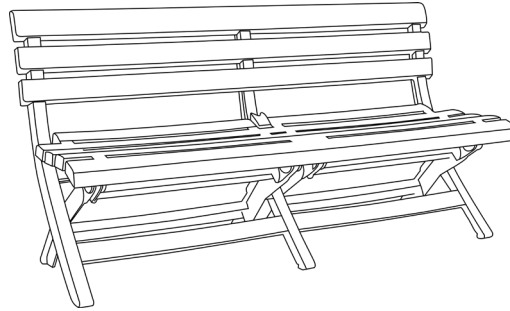

View Product

Overall Height:	30"
Overall Width:	58.8"
Overall Depth:	22.0"
Seat Height:	16.0"
Arm Height:	-
Seat Depth:	17.0"
Seat Width:	58.8"
Unit Weight:	37 lbs

Westport Bench

Product Specifications

Product Description	Reference Number	Color	UPC Code 014306	Pack Weight Each (lbs.)	Master Pack	Master Pack Volume (cu. ft)
Westport Bench	US449004	White	939629	44.30	1	10.64
	US449181	French Taupe	939636	44.30	1	10.64
	US449766	Barn Gray	939667	44.30	1	10.64
	US449748	Barn Red	939650	44.30	1	10.64
	US449747	Barn Blue	939643	44.30	1	10.64

Features & Benefits Warranty: 3 Yrs.

- Designed using Mineral Polymer Composite (MPC), a high-grade polymer formula with a dramatic wood-like finish
- Folds for optimal storage during the offseason and for moving indoors and out
- Perfect balance of weight to resist strong winds but maintain ease of handling
- Seats up to 3 people
- Seat and back curvature to maximize comfort
- ASTM tested to hold 900 lbs in weight for superior strength and durability
- Proudly made in the USA
- 3-year warranty

Westport Bench

Spare Parts

Footpads USSP0332

Front Footpads x2

Left Rear Right Rear

Rear Footpads
(1 Left Rear, 1 Right Rear)

Reference	Description
USSP0332	BASE 4 CHAIR FOOTPAD SET BK