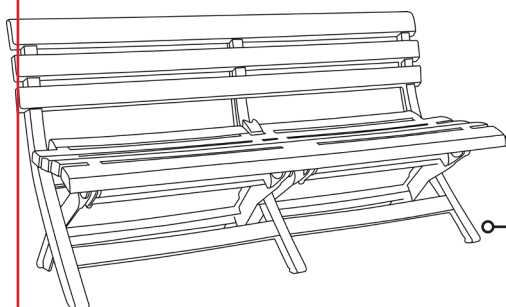

View Product

Overall Height:	30"
Overall Width:	58.8"
Overall Depth:	22.0"
Seat Height:	16.0"
Arm Height:	-
Seat Depth:	17.0"
Seat Width:	58.8"
Unit Weight:	37 lbs

Westport Bench

Product Specifications

Product Description	Reference Number	Color	UPC Code 014306	Pack Weight Each (lbs.)	Master Pack	Master Pack Volume (cu. ft)
Westport Bench	US449004	White	939629	44.30	1	10.64
	US449181	French Taupe	939636	44.30	1	10.64
	US449766	Barn Gray	939667	44.30	1	10.64
	US449748	Barn Red	939650	44.30	1	10.64
	US449747	Barn Blue	939643	44.30	1	10.64

Features & Benefits Warranty: 3 Yrs.

- Designed using Mineral Polymer Composite (MPC), a high-grade polymer formula with a dramatic wood-like finish
- Folds for optimal storage during the offseason and for moving indoors and out
- Perfect balance of weight to resist strong winds but maintain ease of handling
- Seats up to 3 people
- Seat and back curvature to maximize comfort
- ASTM tested to hold 900 lbs in weight for superior strength and durability
- Proudly made in the USA
- 3-year warranty

Westport Bench

Spare Parts

Footpads USSP0332

Front Footpads x2

Left Rear Right Rear

Rear Footpads
(1 Left Rear, 1 Right Rear)

Reference	Description
USSP0332	BASE 4 CHAIR FOOTPAD SET BK