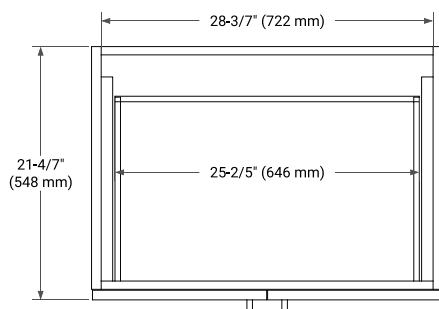

30" SINGLE SINK BASE CABINET

BASE CABINET DIMENSIONS

30" W x 21.6" D x 34.5" H

FEATURES

- Solid wood frame & plywood panels
- Dovetail drawers and joints
- Soft closing doors & drawers

HARDWARE FINISHES*

Brushed Nickel Satin Brass Matte Black Polished Chrome

30" SINGLE OVAL SINK COUNTERTOP WITH 1.5 IN. THICKNESS

OVERALL DIMENSIONS

30.25" W x 22" D x 1.5" H

COUNTERTOP OPTIONS

Carrara White Quartz

FEATURES

- Solid countertop with mitered edges & seams
- Undermount white oval sink
- Pre-drilled for 8" widespread faucet

INCLUDED

- Countertop
- Matching Backsplash
- Oval Sink

COUNTERTOP PLAN VIEW

EDGE SIDE VIEW

THREE DIMENSIONAL COUNTERTOP VIEW