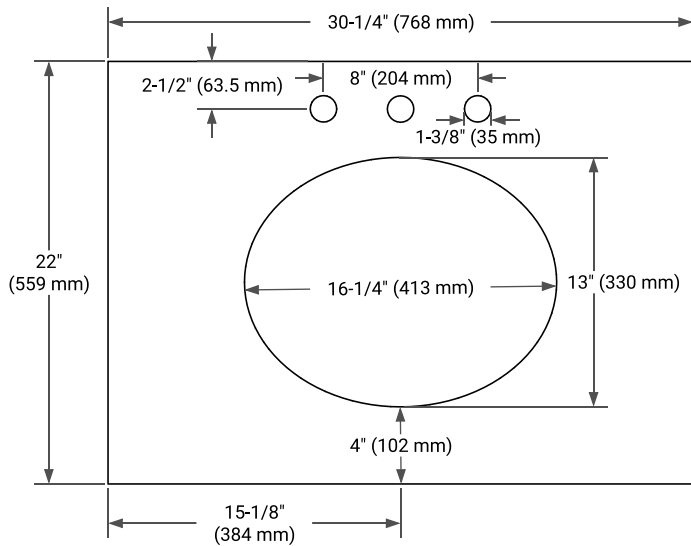

30" SINGLE SINK BASE CABINET

BASE CABINET DIMENSIONS

30" W x 21.6" D x 34.5" H

FEATURES

- Solid wood frame & plywood panels
- Dovetail drawers and joints
- Soft closing doors & drawers

HARDWARE FINISHES*

Brushed Nickel Satin Brass Matte Black Polished Chrome

30" SINGLE OVAL SINK COUNTERTOP WITH 1.5 IN. THICKNESS

OVERALL DIMENSIONS

30.25" W x 22" D x 1.5" H

COUNTERTOP OPTIONS

Carrara White Quartz

FEATURES

- Solid countertop with mitered edges & seams
- Undermount white oval sink
- Pre-drilled for 8" widespread faucet

INCLUDED

- Countertop
- Matching Backsplash
- Oval Sink

COUNTERTOP PLAN VIEW

EDGE SIDE VIEW

THREE DIMENSIONAL COUNTERTOP VIEW