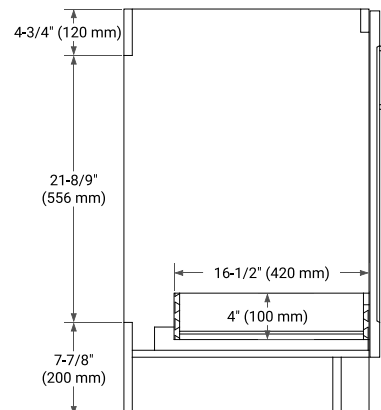

30" SINGLE SINK BASE CABINET

BASE CABINET DIMENSIONS

30" W x 21.6" D x 34.5" H

FEATURES

- Solid wood frame & plywood panels
- Dovetail drawers and joints
- Soft closing doors & drawers

HARDWARE FINISHES*

Brushed Nickel Satin Brass Matte Black Polished Chrome

30" SINGLE OVAL SINK COUNTERTOP WITH 1.5 IN. THICKNESS

OVERALL DIMENSIONS

30.25" W x 22" D x 1.5" H

COUNTERTOP OPTIONS

Carrara White Quartz

FEATURES

- Solid countertop with mitered edges & seams
- Undermount white oval sink
- Pre-drilled for 8" widespread faucet

INCLUDED

- Countertop
- Matching Backsplash
- Oval Sink

COUNTERTOP PLAN VIEW

EDGE SIDE VIEW

THREE DIMENSIONAL COUNTERTOP VIEW