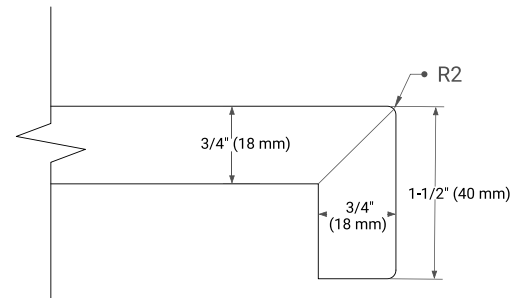

30" SINGLE OVAL SINK COUNTERTOP WITH 1.5 IN. THICKNESS

OVERALL DIMENSIONS

30.25" W x 22" D x 1.5" H

COUNTERTOP OPTIONS

Carrara White Quartz

FEATURES

- Solid countertop with mitered edges & seams
- Undermount white oval sink
- Pre-drilled for 8" widespread faucet

INCLUDED

- Countertop
- Matching Backsplash
- Oval Sink

COUNTERTOP PLAN VIEW

EDGE SIDE VIEW

THREE DIMENSIONAL COUNTERTOP VIEW