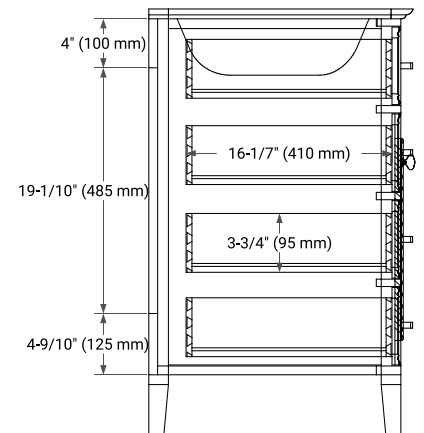

72" DOUBLE SINK BASE CABINET

BASE CABINET DIMENSIONS

72" W x 21.5" D x 33.5" H

FEATURES

- Solid wood frame & plywood panels
- Dovetail drawers and joints
- Soft closing doors & drawers

HARDWARE FINISHES*

Brushed Nickel Satin Brass Matte Black Polished Chrome

Hardware comes preinstalled with the illustrated option. Other finishes are available on our online store if you prefer a different one.

AVAILABLE COLORS

White Grey

FRONT VIEW

SIDE VIEW

PLAN VIEW

73" DOUBLE OVAL SINK COUNTERTOP WITH 1.5 IN. THICKNESS

OVERALL DIMENSIONS

73" W x 22" D x 1.5" H

COUNTERTOP OPTIONS

Carrara Marble

White Quartz

FEATURES

- Solid countertop with mitered edges & seams
- Undermount white oval sink
- Pre-drilled for 8" widespread faucet

INCLUDED

- Countertop
- Matching Backsplash
- Oval Sinks

COUNTERTOP PLAN VIEW

EDGE SIDE VIEW

THREE DIMENSIONAL COUNTERTOP VIEW