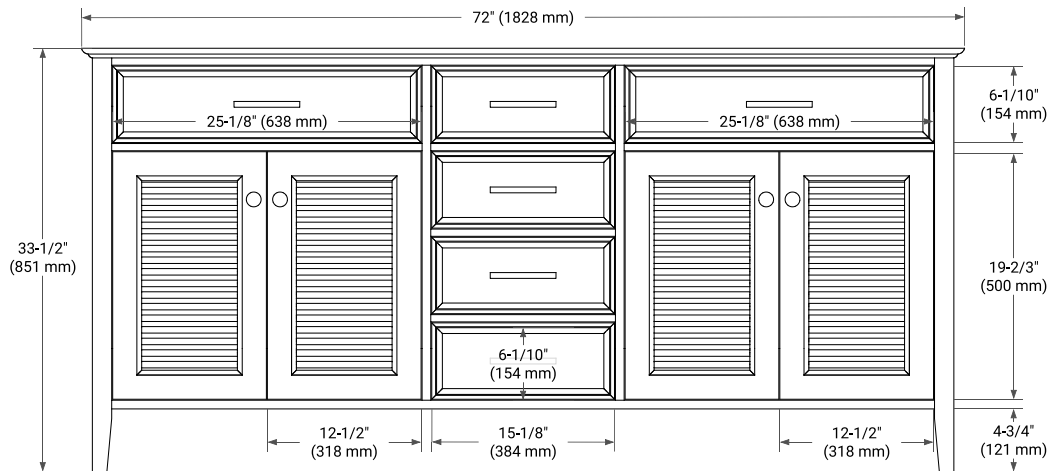

72" DOUBLE SINK BASE CABINET

BASE CABINET DIMENSIONS

72" W x 21.5" D x 33.5" H

FEATURES

- Solid wood frame & plywood panels
- Dovetail drawers and joints
- Soft closing doors & drawers

HARDWARE FINISHES*

Brushed Nickel Satin Brass Matte Black Polished Chrome

Hardware comes preinstalled with the illustrated option. Other finishes are available on our online store if you prefer a different one.

AVAILABLE COLORS

White Grey

FRONT VIEW

SIDE VIEW

PLAN VIEW

73" DOUBLE OVAL SINK COUNTERTOP WITH 1.5 IN. THICKNESS

OVERALL DIMENSIONS

73" W x 22" D x 1.5" H

COUNTERTOP OPTIONS

Carrara Marble

White Quartz

FEATURES

- Solid countertop with mitered edges & seams
- Undermount white oval sink
- Pre-drilled for 8" widespread faucet

INCLUDED

- Countertop
- Matching Backsplash
- Oval Sinks

COUNTERTOP PLAN VIEW

EDGE SIDE VIEW

THREE DIMENSIONAL COUNTERTOP VIEW