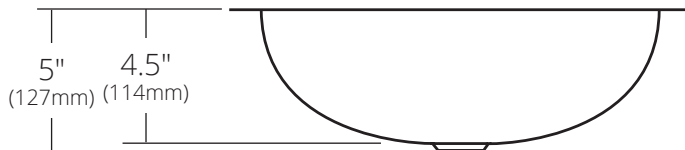

SPECIFICATIONS

BABY CLASSIC

TOP VIEW

SIDE VIEW

- CPS238 Antique
- CPS538 Brushed Nickel
- CPS438 Polished Copper
- CPS838 Polished Nickel

PRODUCT DETAILS

- 15.75" x 12" x 5" OD (400mm x 305mm x 127mm)
- 13.5" x 10" x 4.5" ID (343mm x 254mm x 114mm)
- Hand hammered 18 gauge recycled copper
- 1.5" (38mm) drain opening

INSTALLATION

- Undermount

COORDINATING PRODUCTS

- Drains: DR120, DR130 or DR150
- MetalProtect™ for polished finishes

STANDARDS COMPLIANCE

- UPC/cUPC compliant
- **ADA**  COMPLIANT

IMPORTANT

Due to the handcrafted nature of this product, it will vary in finish, texture, hammering, and other details. Dimensions may vary up to 1/4" (6mm). We strongly recommend waiting for the actual product before making any installation cuts.