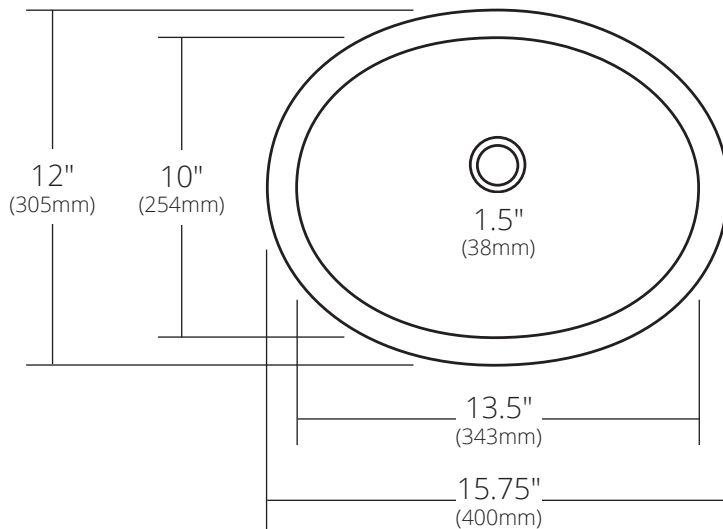

SPECIFICATIONS

BABY CLASSIC

TOP VIEW

SIDE VIEW

- CPS238 Antique
- CPS538 Brushed Nickel
- CPS438 Polished Copper
- CPS838 Polished Nickel

PRODUCT DETAILS

- 15.75" x 12" x 5" OD (400mm x 305mm x 127mm)
- 13.5" x 10" x 4.5" ID (343mm x 254mm x 114mm)
- Hand hammered 18 gauge recycled copper
- 1.5" (38mm) drain opening

INSTALLATION

- Undermount

COORDINATING PRODUCTS

- Drains: DR120, DR130 or DR150
- MetalProtect™ for polished finishes

STANDARDS COMPLIANCE

- UPC/cUPC compliant
- **ADA**  COMPLIANT

IMPORTANT

Due to the handcrafted nature of this product, it will vary in finish, texture, hammering, and other details. Dimensions may vary up to 1/4" (6mm). We strongly recommend waiting for the actual product before making any installation cuts.