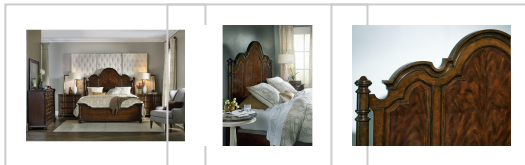

HOOKER® FURNITURE

Hooker Furniture Bedroom Poster Headboard 6/0-6/6

Hooker Furniture
www.hookerfurniture.com

SKU: 5381-90667

Width: 81" (205.7 cm)

Depth: 4.75" (12.1 cm)

Height: 74.25" (188.6 cm)

Weight: 121.2 lb (54.5 kg)

Volume: 20.58 cu ft (0.6 m³)

Carton Width: 7 (17.8 cm)

Carton Length: 85.75" (217.8 cm)

Carton Height: 59.25 (150.5 cm)

Carton Weight: 160.9 lb (72.4 kg)

Type: Beds, Headboards

Category: Bedroom

Collection: Leesburg

Color: Rich Traditional Mahogany

Style: Traditional

Bed Size: California King

Finish: Dark Wood

Brand: Hooker Furniture

Collection Features: Leesburg harkens back to an antebellum time when elegant traditional mahogany furnishings with graceful lines set the stage for Southern hospitality and grand occasions. The mixture of rich mahogany with the more casual antique white finish results in an unexpected twist on classic style with a fashion flair.

Status: Active

Finish: Leesburg features a rich, traditional mahogany finish with elegant cathedral and swirl mahogany veneers and light physical distressing. Distressing includes worm holes.

Features: King size
Recommended to be used with coordinating footboard and rails
Headboard can be used alone
Rich, Traditional Mahogany finish