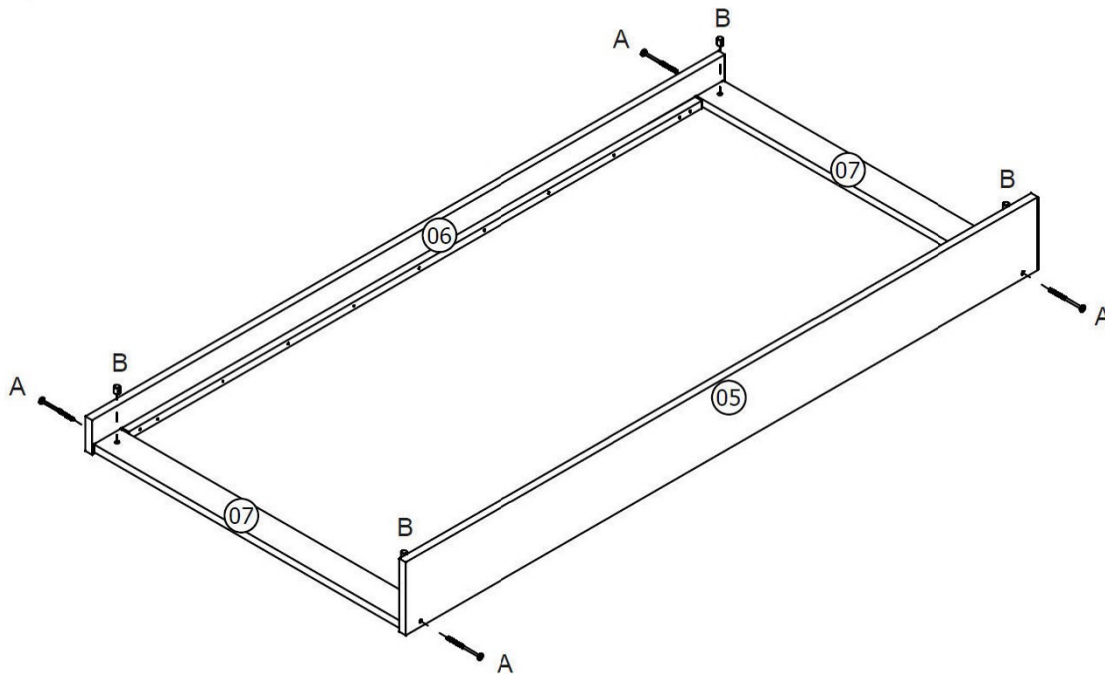

Daybed With Underbed Trundle

ASSEMBLY INSTRUCTION

LIST OF PARTS

A	 15mm	 M6x70mm	14
B			14
C	 Ø8x30mm		16
D			01

E		4
F	  7mm Ø4x16mm	8
G	  8mm Ø4x30mm	60

01

C		16
---	---	----

02

A	 15mm	 M6x70mm	10
B			10

03

G	 8mm Ø4x30mm	30
----------	--	-----------

04

A	 15mm M6x70mm	04
B		04

05

E		04
F	 7mm Ø4x16mm	08
G	 8mm Ø4x30mm	30

06