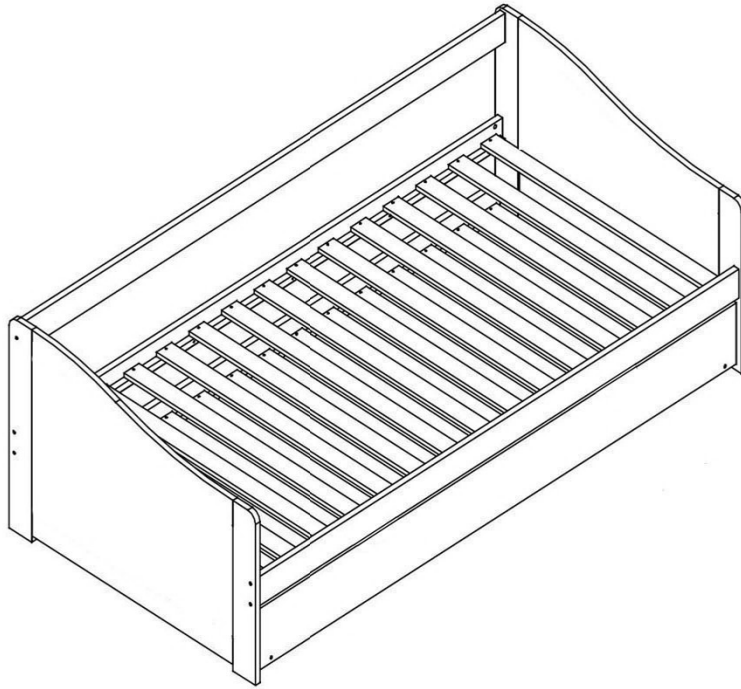

Daybed With Underbed Trundle

ASSEMBLY INSTRUCTION

LIST OF PARTS

A	 15mm	 M6x70mm	14
B			14
C	 Ø8x30mm		16
D			01

E		4
F	  7mm Ø4x16mm	8
G	  8mm Ø4x30mm	60

01

C		16
---	---	----

02

A	 15mm	 M6x70mm	10
B			10

03

G	 8mm Ø4x30mm	30
----------	--	-----------

04

A	 15mm M6x70mm	04
B		04

05

E		04
F	 7mm Ø4x16mm	08
G	 8mm Ø4x30mm	30

06