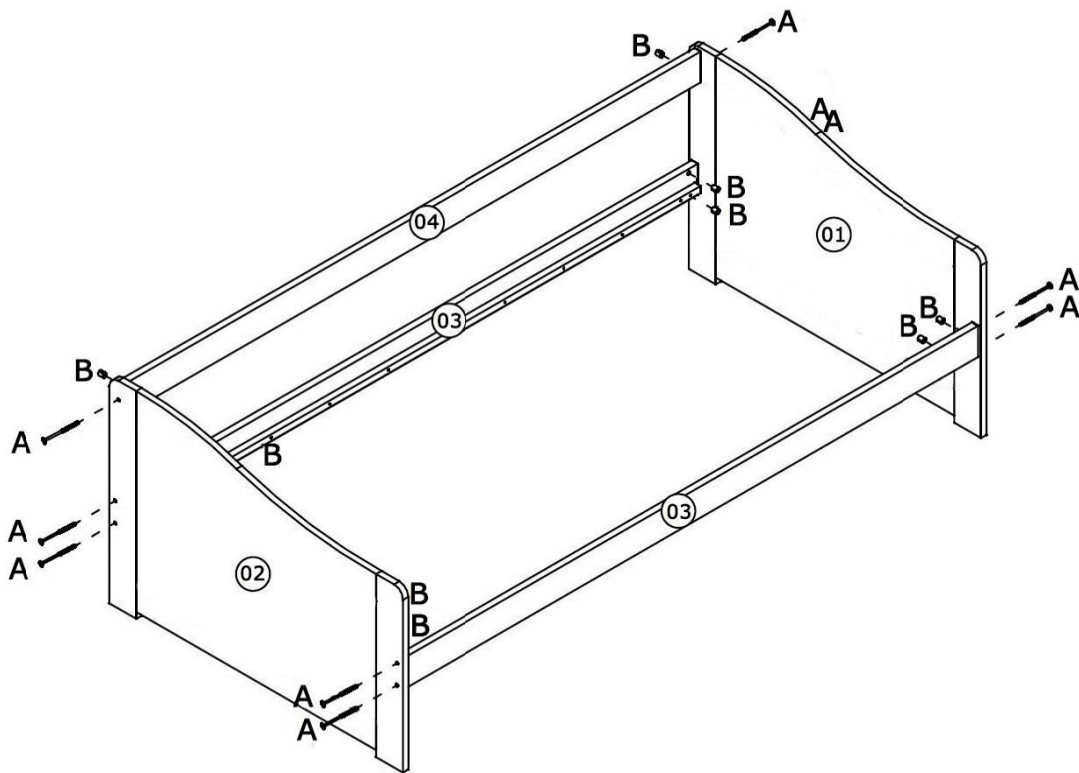

Daybed With Underbed Trundle

ASSEMBLY INSTRUCTION

LIST OF PARTS

A	 15mm	 M6x70mm	14
B			14
C	 Ø8x30mm		16
D			01

E		4
F	  7mm Ø4x16mm	8
G	  8mm Ø4x30mm	60

01

C		16
---	---	----

02

A	 15mm	 M6x70mm	10
B			10

03

G	 8mm Ø4x30mm	30
----------	--	-----------

04

A	 15mm M6x70mm	04
B		04

05

E		04
F	 7mm Ø4x16mm	08
G	 8mm Ø4x30mm	30

06