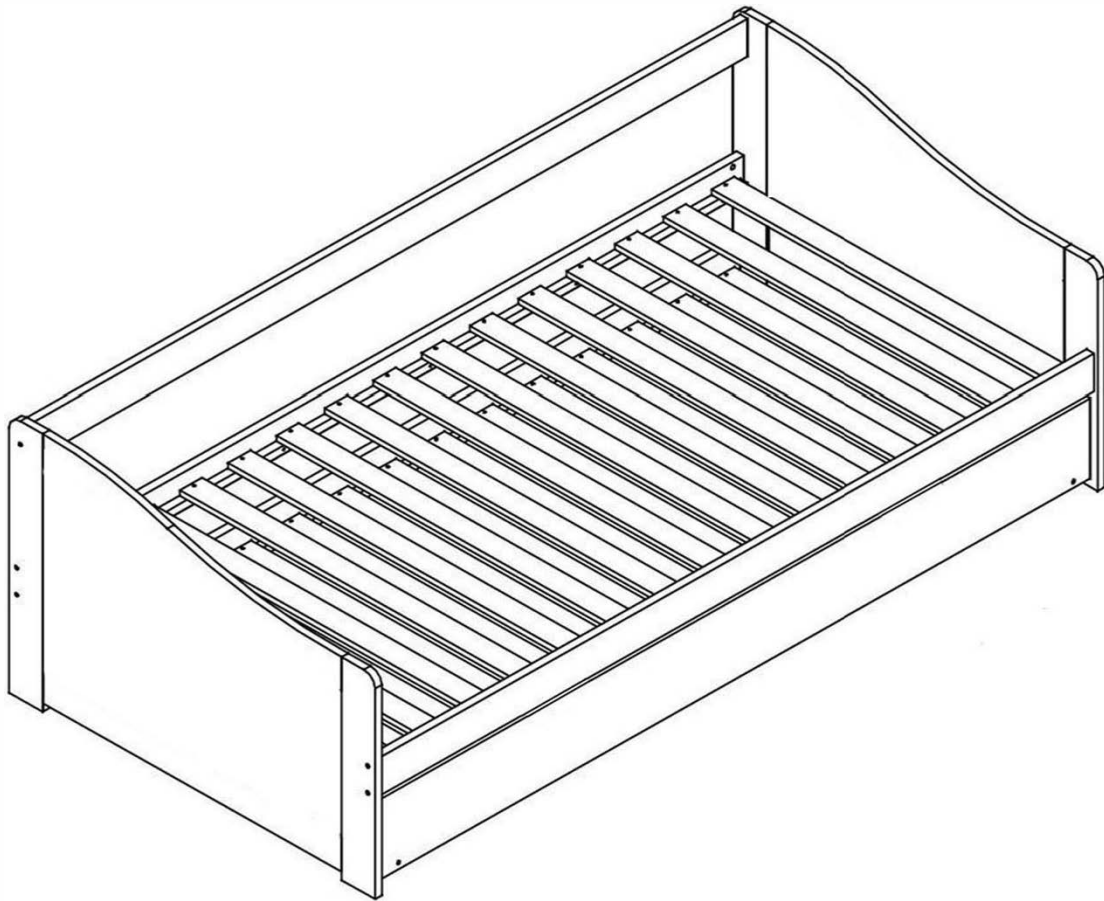

Daybed With Underbed Trundle

ASSEMBLY INSTRUCTION

LIST OF PARTS

A	 15mm	 M6x70mm	14
B			14
C	 Ø8x30mm		16
D			01

E		4
F	  7mm Ø4x16mm	8
G	  8mm Ø4x30mm	60

01

C		16
---	---	----

02

A	 15mm	 M6x70mm	10
B			10

03

G	 8mm Ø4x30mm	30
----------	--	-----------

04

A	 15mm M6x70mm	04
B		04

05

E		04
F	 7mm Ø4x16mm	08
G	 8mm Ø4x30mm	30

06