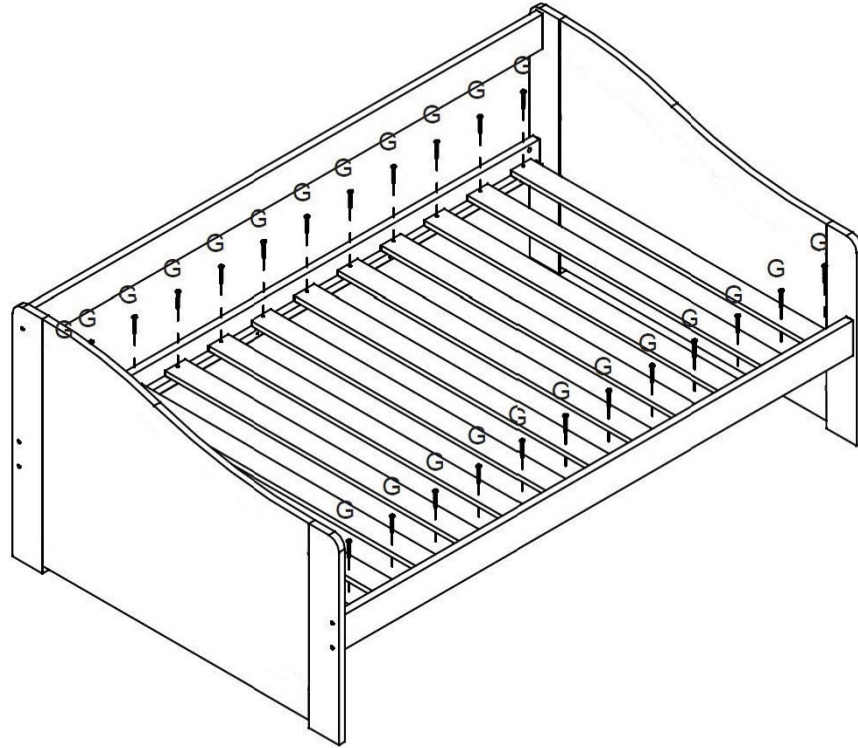

Daybed With Underbed Trundle

ASSEMBLY INSTRUCTION

LIST OF PARTS

A	 15mm	 M6x70mm	14
B			14
C	 Ø8x30mm		16
D			01

E		4
F	  7mm Ø4x16mm	8
G	  8mm Ø4x30mm	60

01

C		16
---	---	----

02

A	 15mm	 M6x70mm	10
B			10

03

G	 8mm Ø4x30mm	30
----------	--	-----------

04

A	 15mm M6x70mm	04
B		04

05

E		04
F	 7mm Ø4x16mm	08
G	 8mm Ø4x30mm	30

06