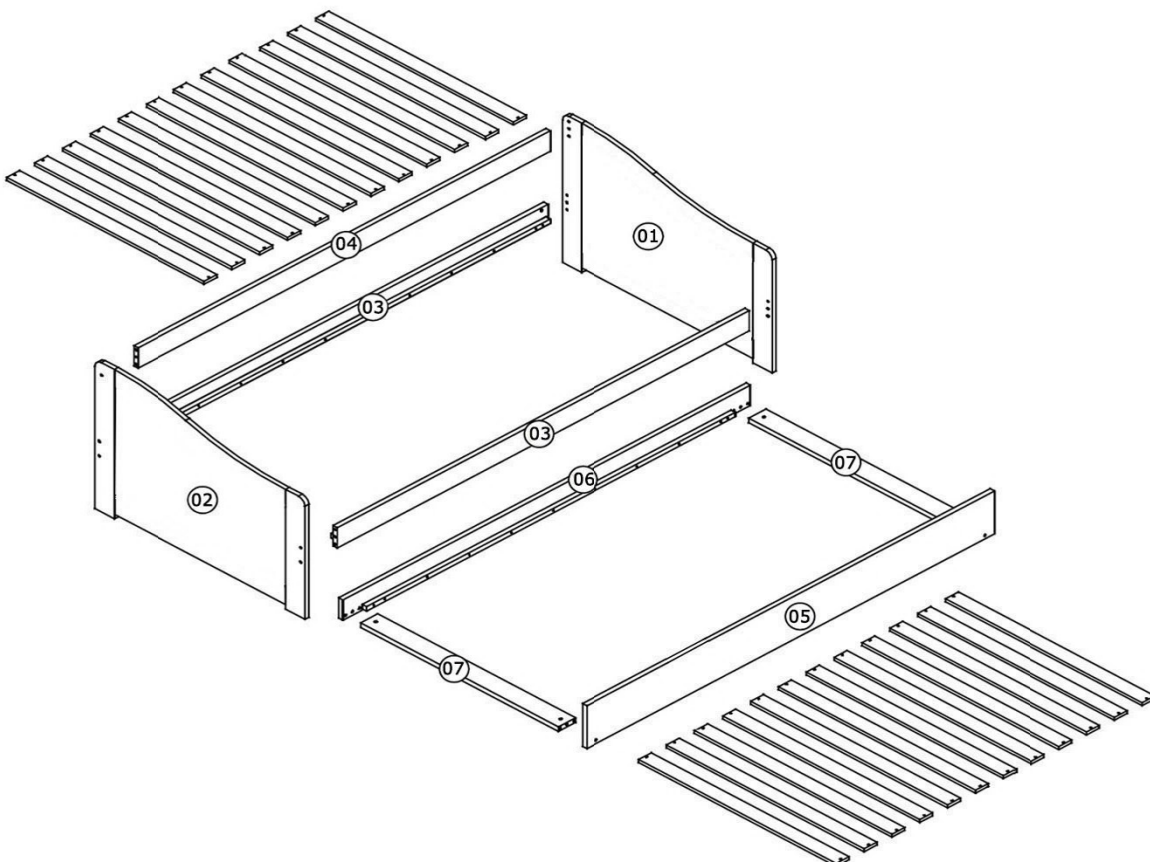

Daybed With Underbed Trundle

ASSEMBLY INSTRUCTION

LIST OF PARTS

A	 15mm	 M6x70mm	14
B			14
C	 Ø8x30mm		16
D			01

E		4
F	  7mm Ø4x16mm	8
G	  8mm Ø4x30mm	60

01

C		16
---	---	----

02

A	 15mm	 M6x70mm	10
B			10

03

G	 8mm Ø4x30mm	30
----------	--	-----------

04

A	 15mm M6x70mm	04
B		04

05

E		04
F	 7mm Ø4x16mm	08
G	 8mm Ø4x30mm	30

06