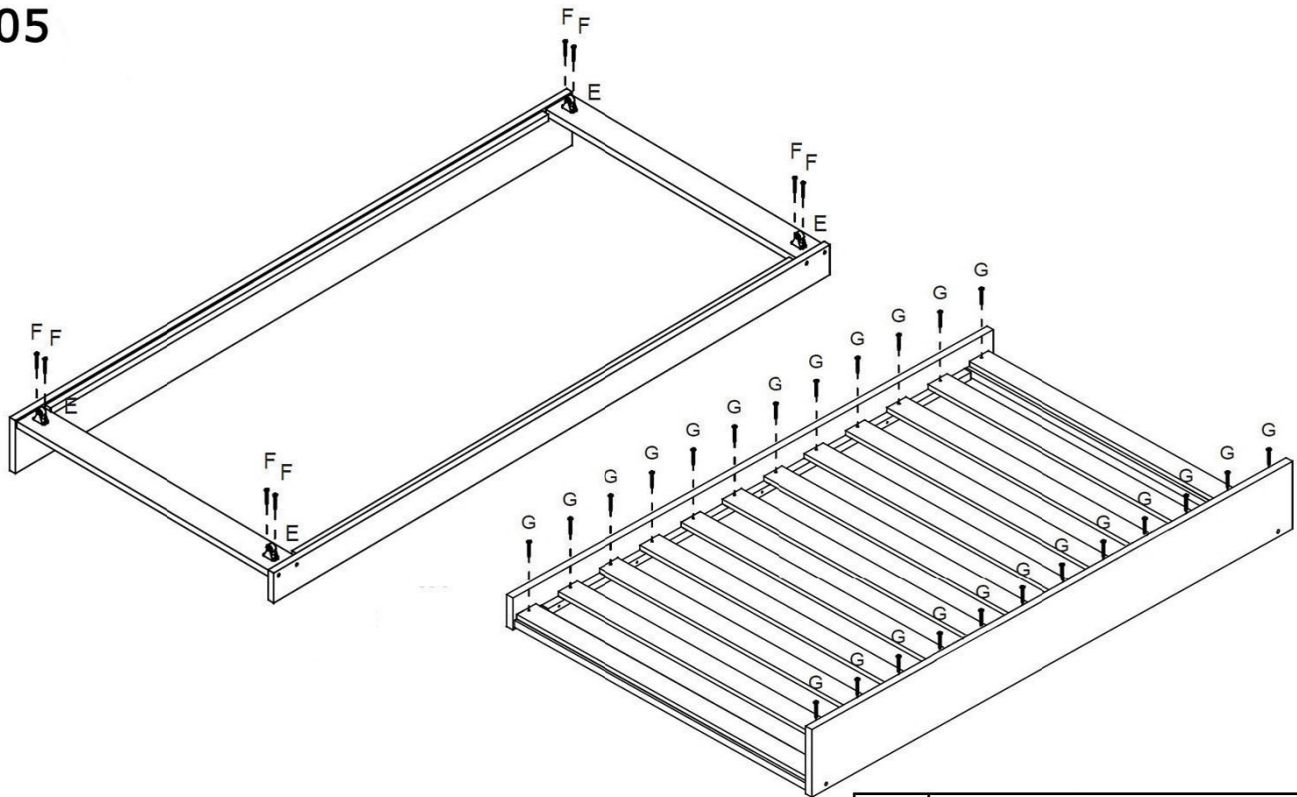

Daybed With Underbed Trundle

ASSEMBLY INSTRUCTION

LIST OF PARTS

A	 15mm	 M6x70mm	14
B			14
C	 Ø8x30mm		16
D			01

E		4
F	  7mm Ø4x16mm	8
G	  8mm Ø4x30mm	60

01

C		16
---	---	----

02

A	 15mm	 M6x70mm	10
B			10

03

G	 8mm Ø4x30mm	30
----------	--	-----------

04

A	 15mm M6x70mm	04
B		04

05

E		04
F	 7mm Ø4x16mm	08
G	 8mm Ø4x30mm	30

06