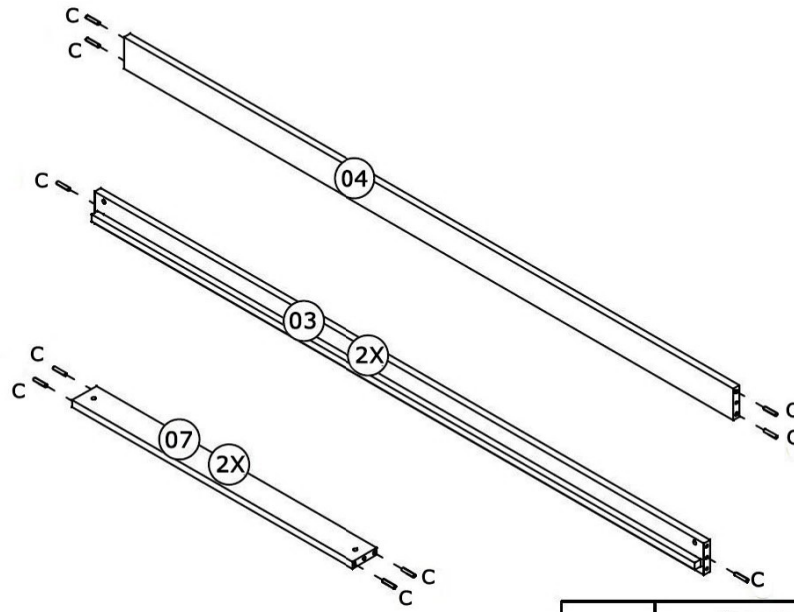

Daybed With Underbed Trundle

ASSEMBLY INSTRUCTION

LIST OF PARTS

A	 15mm	 M6x70mm	14
B			14
C	 Ø8x30mm		16
D			01

E		4
F	  7mm Ø4x16mm	8
G	  8mm Ø4x30mm	60

01

C		16
---	---	----

02

A	 15mm	 M6x70mm	10
B			10

03

G	 8mm Ø4x30mm	30
----------	--	-----------

04

A	 15mm M6x70mm	04
B		04

05

E		04
F	 7mm Ø4x16mm	08
G	 8mm Ø4x30mm	30

06