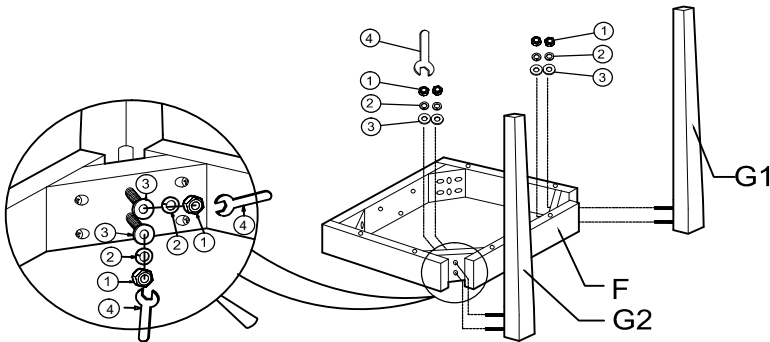

5PC DINETTE SET / 5PC ENSEMBLE DE REPAS

Thank you for purchasing this product. Please take time to read and follow the instructions below. Check that you have all parts and hardware before assembly. Parts apparently missing are often found in the packing materials. If you do not have all the parts listed, have your dealer contact us and they will be sent to you immediately.

Merci d'avoir acheté ce produit de qualité. Vérifiez avant le montage que vous avez toutes les pièces et fixations. Les pièces qui semblent manquer se trouvent souvent dans les matériaux d'emballage. Si vous n'avez pas toutes les pièces de la liste, demandez à votre détaillant et nous vous les enverrons immédiatement.

HARDWARE LIST /LISTE DE QUINCAILLERIE			PARTS LIST /LISTE DE PIECES			
1		Nut / Noix	16	E	Chair Back / Dossier De Chaise	4
2		Lock Washer / Rondelle D'arret	44	F	Seat Frame / Cadre De Siege	4
3		Flat Washer / Rondelle Plate	44	G1	Front Leg (Left) / Pied Avant (Gauche)	4
4		Open Wrench / Cle	1	G2	Front Leg (Right) / Pied Avant (Droite)	4
5		Short Bolt / Petit Boulon	12	H	Cushion Seat / Coussin De Siege	4
6		Long Bolt / Grand Boulon	16			
7		Wood Screw / Vls	24			

STEP 1 / ETAPE 1