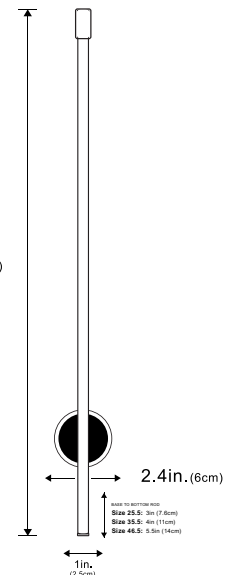

## Modern Sconce Wall Lighting

The Modern Sconce Wall Lighting is a stylish and elegant lighting fixture that enhances the ambiance of your living space. Crafted with high-quality materials, it offers durability and visual appeal, emitting a soft glow that creates a warm atmosphere. It complements your interior decor and adds subtle elegance.

<b>Dimensions</b>	3 Sizes available - 25.5" - 35.5" - 46.5" Base Width: 2.4" Bar Width: 1"
<b>Materials &amp; Finish</b>	Material: Aluminium Body Color: Black, Gold, White
<b>Illumination</b>	Voltage: 110-240V Suitable for all countries Type: LED Wattage: See table
<b>Control</b>	2700-6500K dimmable version includes a remote control, The option Cold White + RGB version is compatible and can be controlled with an app and Alexa.
<b>Certification</b>	
<b>Location Listed</b>	Dry
<b>Power Source</b>	Hardwired or Plugin
<b>Lead Time</b>	4-7 days

**Multiple Sizes Available:**  
25.5in. (64.77cm)  
35.5in. (90.17cm)  
46.5in. (118.11cm)

Dimensions	Emitting Color	Lumen	Watts	Dimmable?
25.5"	Warm, Warm or Cold White	119	5W	Yes
35.5"	Warm, Warm or Cold White	326	7W	Yes
46.5"	Warm, Warm or Cold White	438	8W	Yes