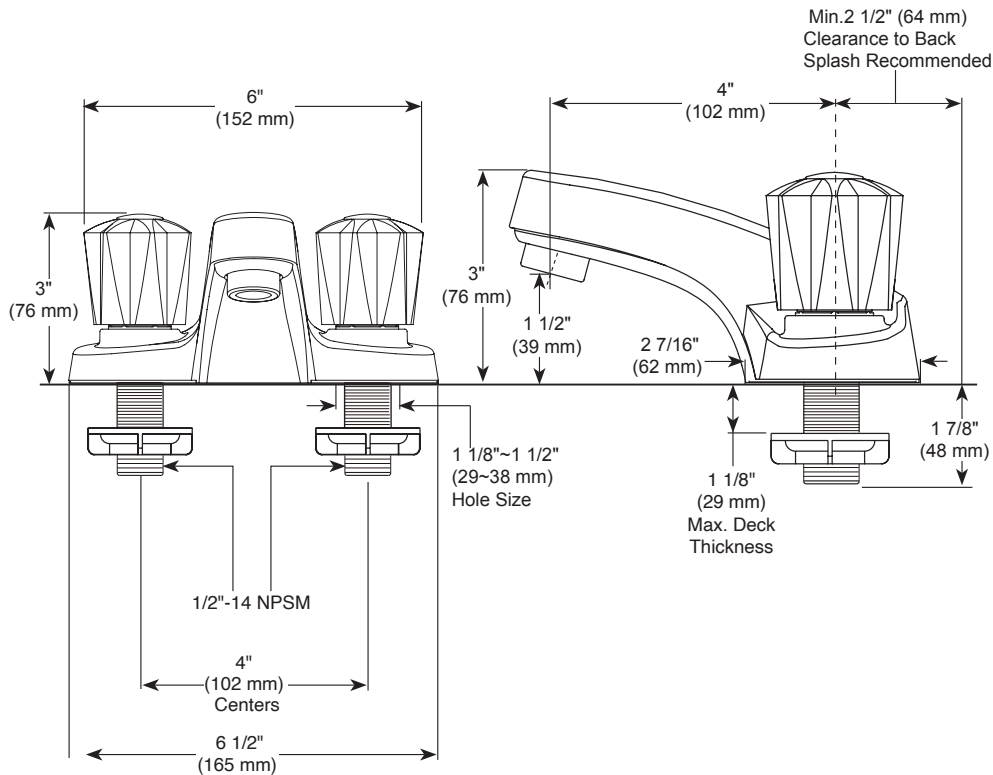

## P240LF

### BATHROOM FAUCET:

- Two Handle Centerset
- 4 Inch 3 Hole Sink Applications

### STANDARD SPECIFICATIONS:

- Max flow rate 1.0 gpm @ 60 psi, 3.8 L/min @ 414 kPa
- Three hole mount
- 1/4 turn handle stops
- 1/2"-14 NPSM threaded male inlet shanks
- The valve stems on the hot and cold stems are interchangeable