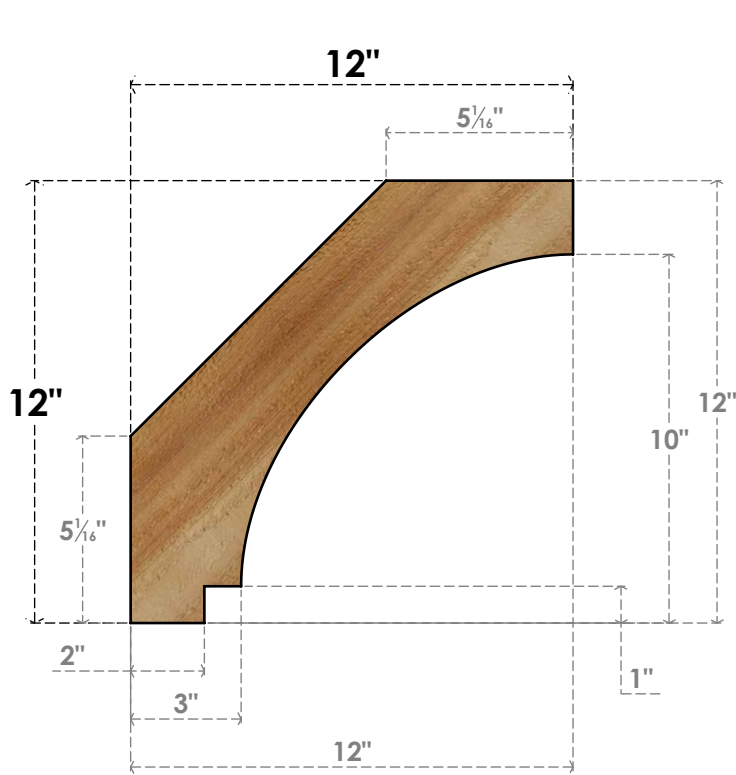

BRC04X12X12IMP00RWR

4"W X 12"D X 12"H IMPERIAL ROUGH SAWN BRACE, WESTERN RED CEDAR

SIDE

FRONT

EKENA MILLWORK
2300 WEST MAIN ST.
CLARKSVILLE, TX 75426
TOLL FREE: 866-607-0453
WWW.EKENAMILLWORK.COM

NOTES

1. INSTALLATION TO BE COMPLETED IN ACCORDANCE WITH MANUFACTURER'S SPECIFICATIONS.
2. DRAWING MAY NOT BE TO SCALE
3. THIS DRAWING IS INTENDED FOR DESIGN AND PLANNING PURPOSES ONLY.
4. ALL INFORMATION CONTAINED HEREIN WAS CURRENT AT THE TIME OF DEVELOPMENT BUT MUST BE REVIEWED AND APPROVED BY THE PRODUCT MANUFACTURER TO BE CONSIDERED ACCURATE.
5. PRODUCTS ARE NOT KILN DRIED. THIS ITEM IS UNIQUE AND WILL CONTAIN THE NATURAL VARIATIONS THAT THE WOOD SPECIES OFFERS. THIS MAY RESULT IN VARIATIONS UP TO 1/4"