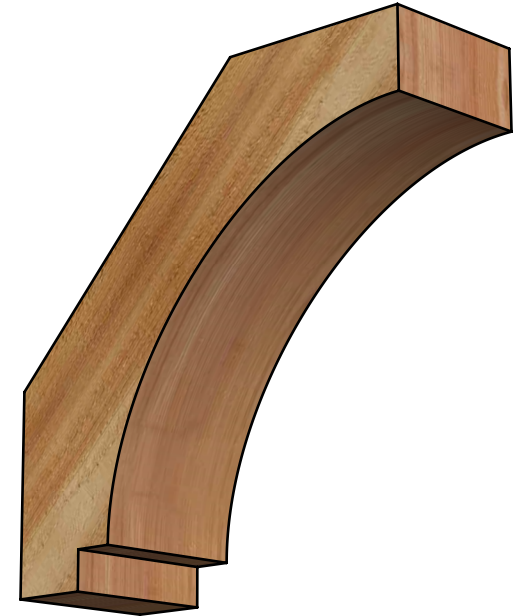

BRC04X12X12IMP00RWR

4"W X 12"D X 12"H IMPERIAL ROUGH SAWN BRACE, WESTERN RED CEDAR

SIDE

FRONT

EKENA MILLWORK
2300 WEST MAIN ST.
CLARKSVILLE, TX 75426
TOLL FREE: 866-607-0453
WWW.EKENAMILLWORK.COM

NOTES

1. INSTALLATION TO BE COMPLETED IN ACCORDANCE WITH MANUFACTURER'S SPECIFICATIONS.
2. DRAWING MAY NOT BE TO SCALE
3. THIS DRAWING IS INTENDED FOR DESIGN AND PLANNING PURPOSES ONLY.
4. ALL INFORMATION CONTAINED HEREIN WAS CURRENT AT THE TIME OF DEVELOPMENT BUT MUST BE REVIEWED AND APPROVED BY THE PRODUCT MANUFACTURER TO BE CONSIDERED ACCURATE.
5. PRODUCTS ARE NOT KILN DRIED. THIS ITEM IS UNIQUE AND WILL CONTAIN THE NATURAL VARIATIONS THAT THE WOOD SPECIES OFFERS. THIS MAY RESULT IN VARIATIONS UP TO 1/4"