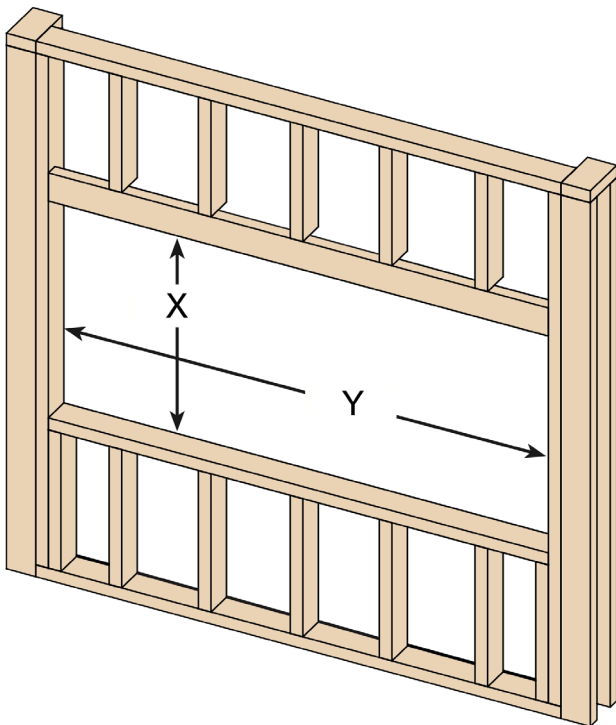

Tempo 52" Electric Fireplace

Specifications Sheet & Framing Information

CLEARANCES

Front View

Side View

Minimum Clearances to Combustibles	
Top	0"
Sides	0"
Back	0"
Bottom	0"
Front	36" / 0.9m

FRAMING

FRAMING DIMENSION		
X	Y	DEPTH
489 mm	1245 mm	152 mm
19 1/4 in.	49 in.	6 in.