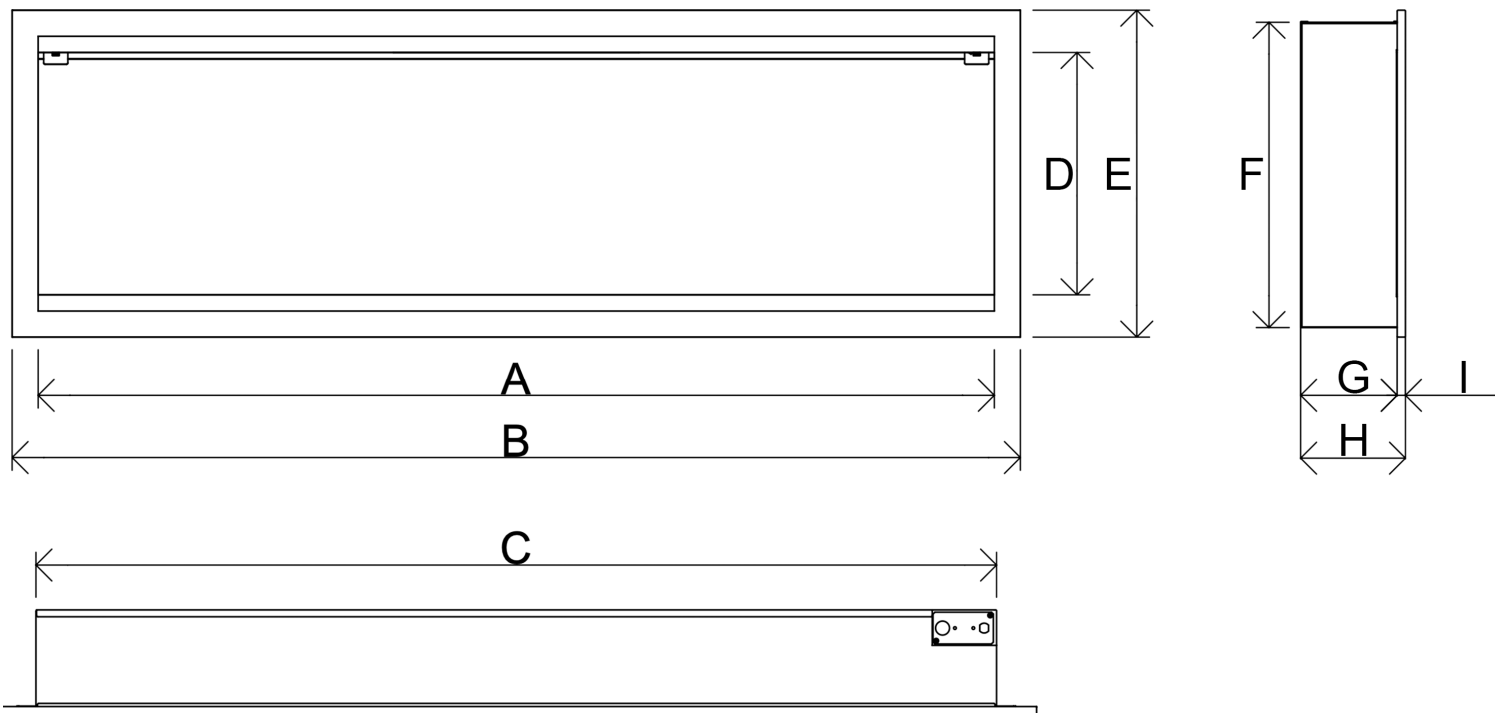

Tempo 52" Electric Fireplace

Specifications Sheet & Framing Information

MODEL	Length	Height	Depth	Viewing Area	BTU	Cord Length
DY-FVX52	1312 mm	514 mm	165 mm	1230 mm x 381 mm	5000	2000 mm
	51 5/8 in.	20 1/4 in.	6 1/2 in.	48 1/2 in. x 15 in.		72 in.

MODEL	A*	B	C*	D	E	F	G	H	I
DY-FVX52	1230 mm	1312 mm	1237 mm	381 mm	514 mm	480 mm	152 mm	165 mm	13 mm
	48 1/2 in.	51 5/8 in.	48 3/4 in.	15 in.	20 1/4 in.	19 in.	6 in.	6 1/2 in.	1/2 in.

*A & C includes louver projections

Electrical Specifications

MODEL	Circuit	Max Power Consumption	Flame & Lighting	Standby	Outlet	Certification
DY-FVX52	15A, 120V / 60Hz	1500 W	50.4 W	2 W	<ul style="list-style-type: none"> Standard (type B) Hardwire ready 	CSA

Tempo 52" Electric Fireplace

Specifications Sheet & Framing Information

CLEARANCES

Front View

Side View

Minimum Clearances to Combustibles	
Top	0"
Sides	0"
Back	0"
Bottom	0"
Front	36" / 0.9m

FRAMING

FRAMING DIMENSION		
X	Y	DEPTH
489 mm	1245 mm	152 mm
19 1/4 in.	49 in.	6 in.