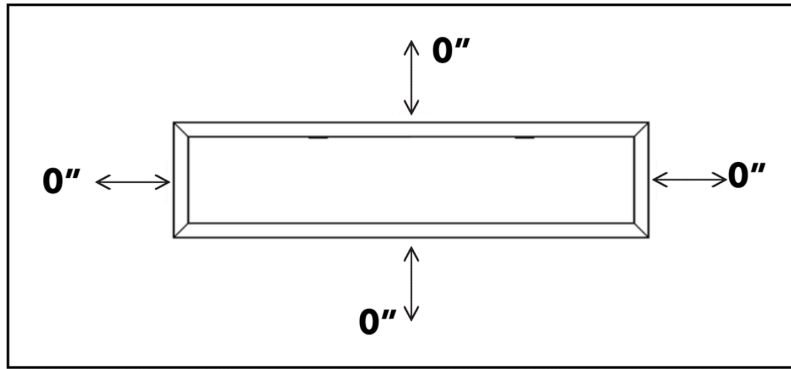

Tempo 52" Electric Fireplace

Specifications Sheet & Framing Information

MODEL	Length	Height	Depth	Viewing Area	BTU	Cord Length
DY-FVX52	1312 mm	514 mm	165 mm	1230 mm x 381 mm	5000	2000 mm
	51 5/8 in.	20 1/4 in.	6 1/2 in.	48 1/2 in. x 15 in.		72 in.

MODEL	A*	B	C*	D	E	F	G	H	I
DY-FVX52	1230 mm	1312 mm	1237 mm	381 mm	514 mm	480 mm	152 mm	165 mm	13 mm
	48 1/2 in.	51 5/8 in.	48 3/4 in.	15 in.	20 1/4 in.	19 in.	6 in.	6 1/2 in.	1/2 in.

*A & C includes louver projections

Electrical Specifications

MODEL	Circuit	Max Power Consumption	Flame & Lighting	Standby	Outlet	Certification
DY-FVX52	15A, 120V / 60Hz	1500 W	50.4 W	2 W	<ul style="list-style-type: none"> Standard (type B) Hardwire ready 	CSA

Tempo 52" Electric Fireplace

Specifications Sheet & Framing Information

CLEARANCES

Front View

Side View

Minimum Clearances to Combustibles	
Top	0"
Sides	0"
Back	0"
Bottom	0"
Front	36" / 0.9m

FRAMING

FRAMING DIMENSION		
X	Y	DEPTH
489 mm	1245 mm	152 mm
19 1/4 in.	49 in.	6 in.