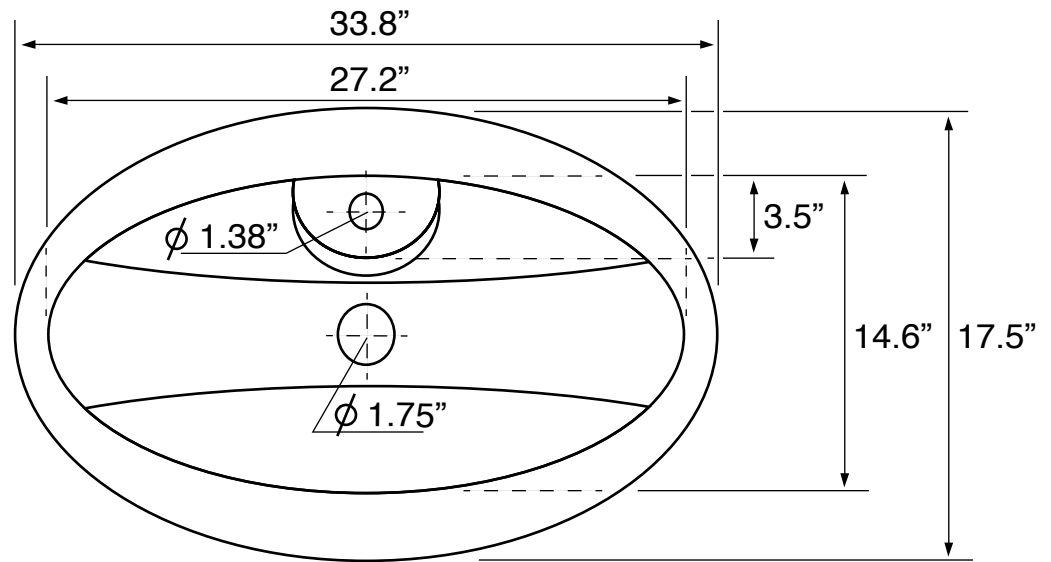

## Installation

- Vessel installation.

## Configurations

- Single Hole.

## Technical Information

Bowl type:	Single
Installation:	Vessel
Bowl dimensions:	Length: 27.2"
	Width: 14.6"
	Depth: 3.6"
Drain hole:	1.75"
Faucet hole:	1.38"
Hole configurations:	1
Weight:	27 lbs