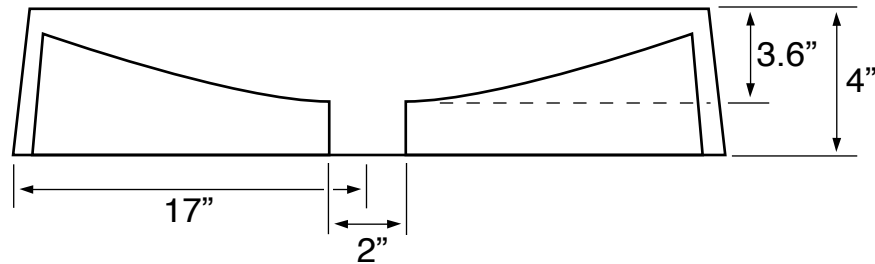

## Installation

- Vessel installation.

## Technical Information

Bowl type:	Single
Installation:	Vessel
Bowl dimensions:	Length: 27.2"
	Width: 14.6"
	Depth: 3.6"
Drain hole:	1.75"
Faucet hole:	1.38"
Hole configurations:	1
Weight:	27 lbs