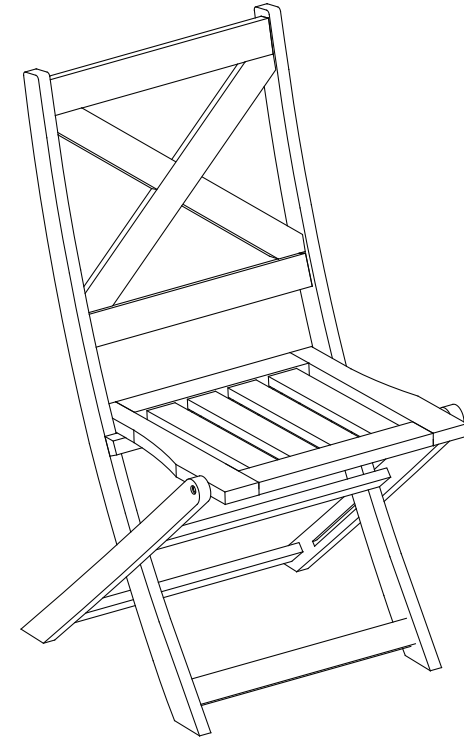

Product Dimensions: 18.9" W x 22.4" D x 35.4" H

**WARNING**

**Weight Capacity : 220 lbs**

**Warning : Do not stand on chair**

**Warning : Do not over torque bolts / screws**