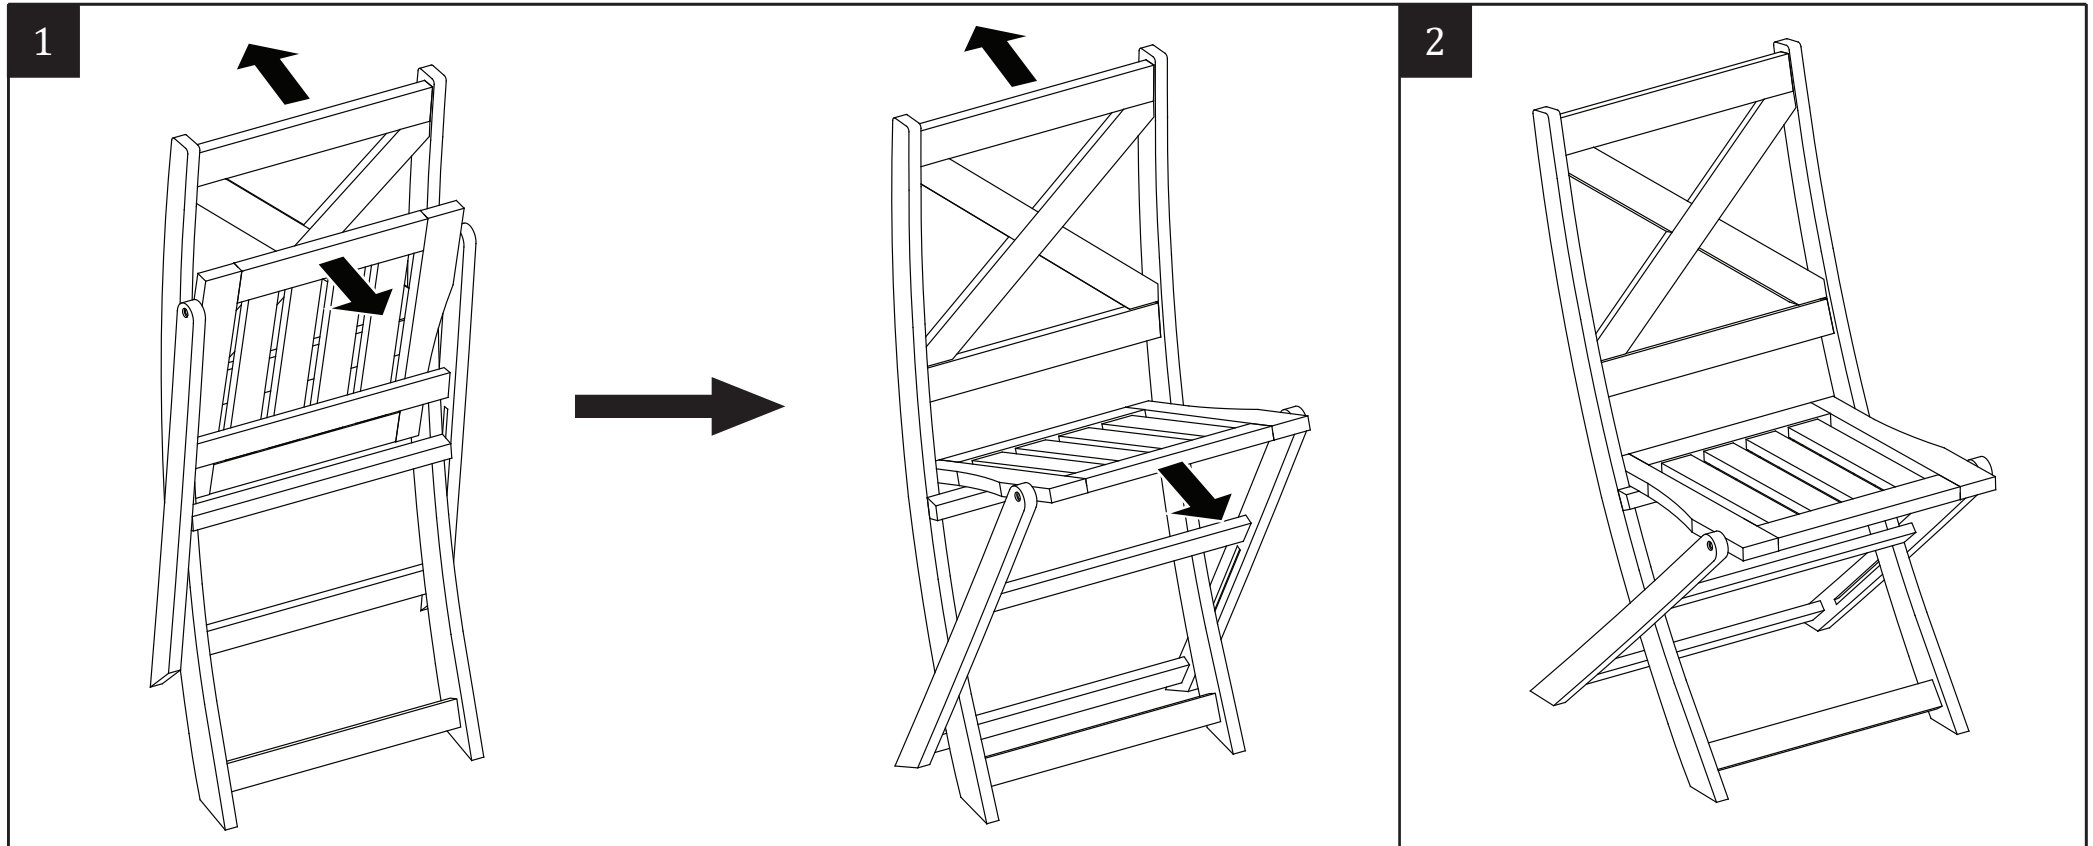

PREPARATION

*Before beginning assembly of product, make sure all parts are present. Compare parts with package contents list and hardware contents list.

*If any part is missing or damaged, do not attempt to assemble the product.

*Estimated Assembly Time : 1 minutes.

*Tools Required for Assembly (included): Allen Key

*

Step 1
Open the chair Vertical arrows

Step 2 Complete product.