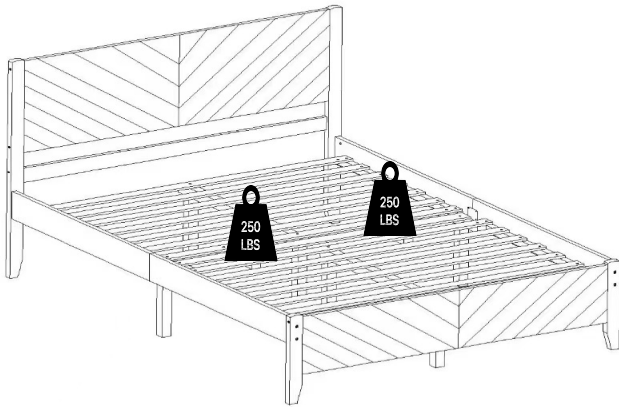

# Full Platform Bed

## Parts List

Headboard Panel x 1

Footboard Panel x 1

Headboard Support x 1

Support Leg x 6

Side Rail (L) x 2

Side Rail (R) x 2

Long Support  
x 2