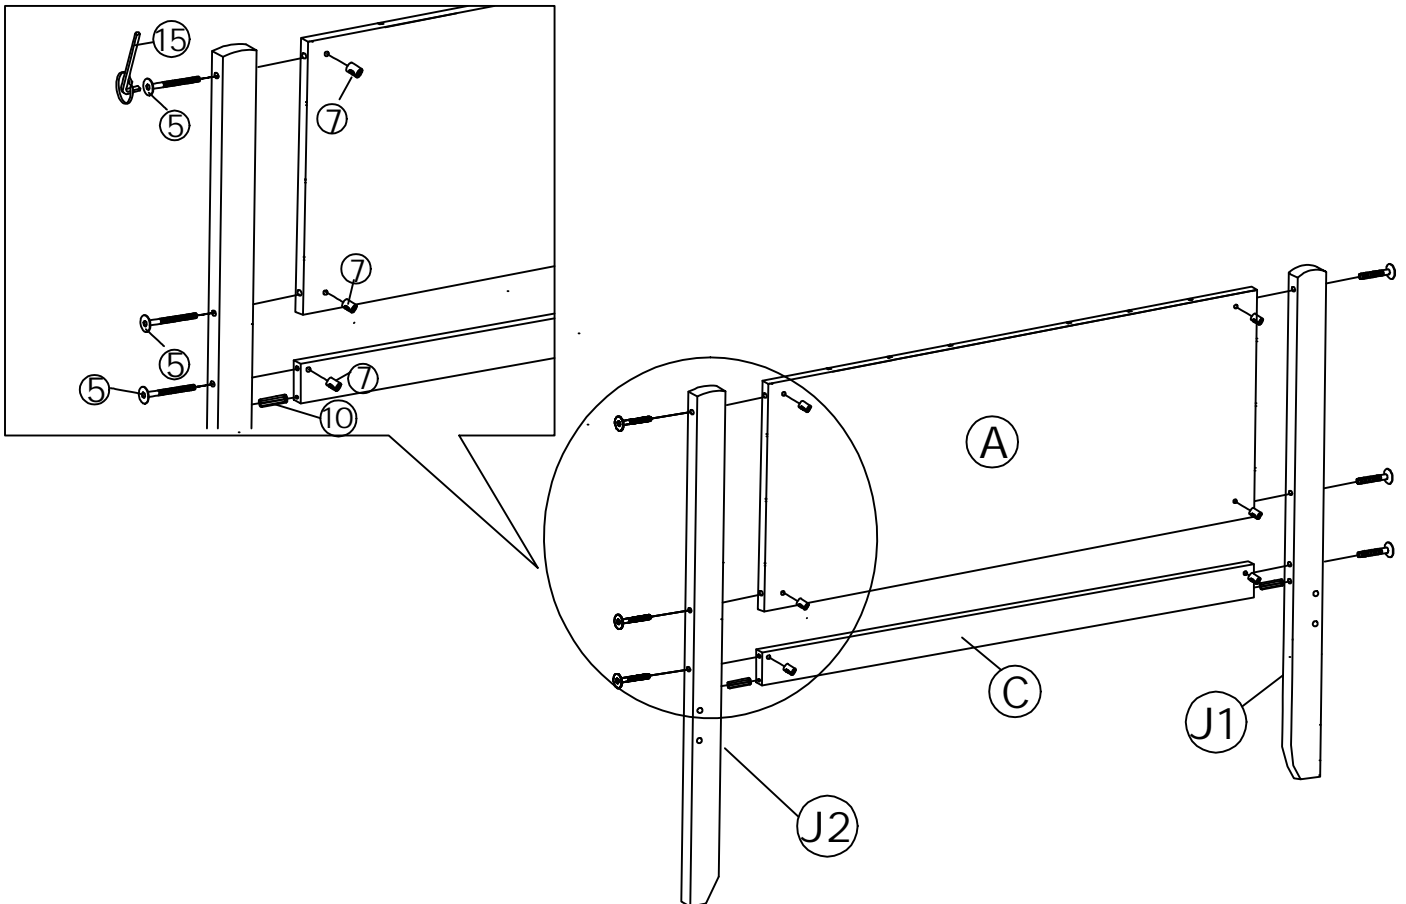

STEP 2:

Back View