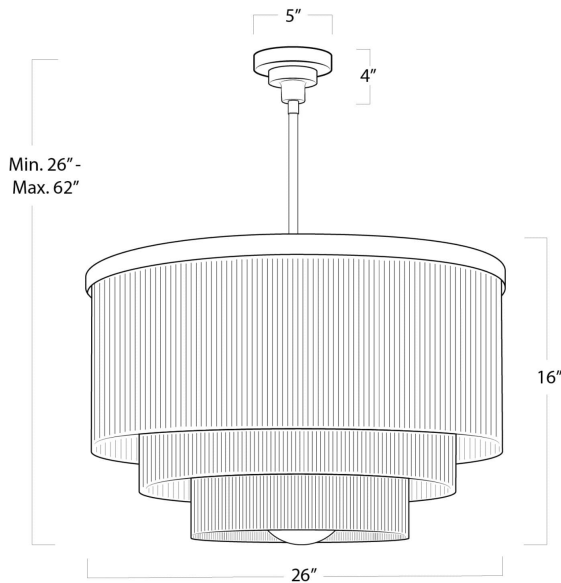

REGINA ANDREW

DETROIT

SPECIFICATION SHEET

Cabaret Fringe Chandelier 16-1257BLU

HEIGHT	26
WIDTH	26
DEPTH	26
SHADE DIMS	N/A
SHADE COLOR	N/A
BULB QTY	3
BULB TYPE	B Type Candelabra Base (E12)
SOCKET	E12 Candelabra
WATTAGE	60 Watt Max
WIRING TYPE	Hard Wire
MATERIAL	Fabric
FINISH	Blue
NOTES	N/A
FREIGHT ONLY	No