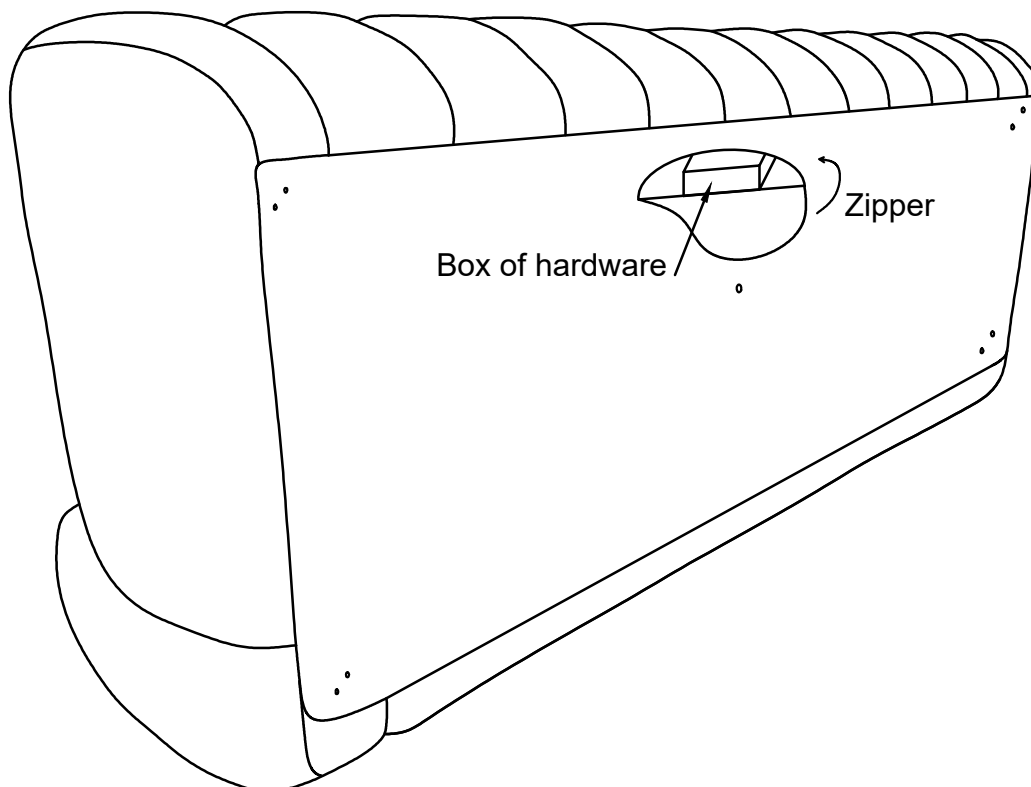

ASSEMBLY INSTRUCTION

SOFA

HARDWARE LIST

A		Bolt M6x40	x8
B		#4	x1
C		Felt pads Ø50	x4

1

2