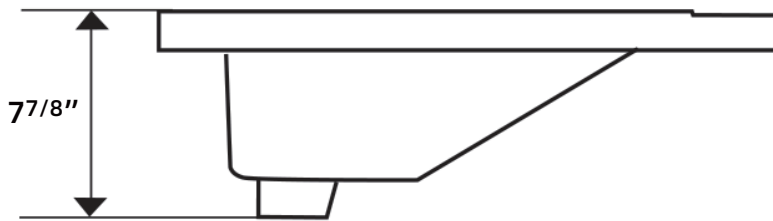

Features:

- Sleek, seamless design
- Glazed ceramic
- Integrated overflow
- Standard 1 3/4" drain hole

MODEL No. ADA275-H

Installation:

- Wall-mounted/Countertop

Colors

- White

SIDE VIEW