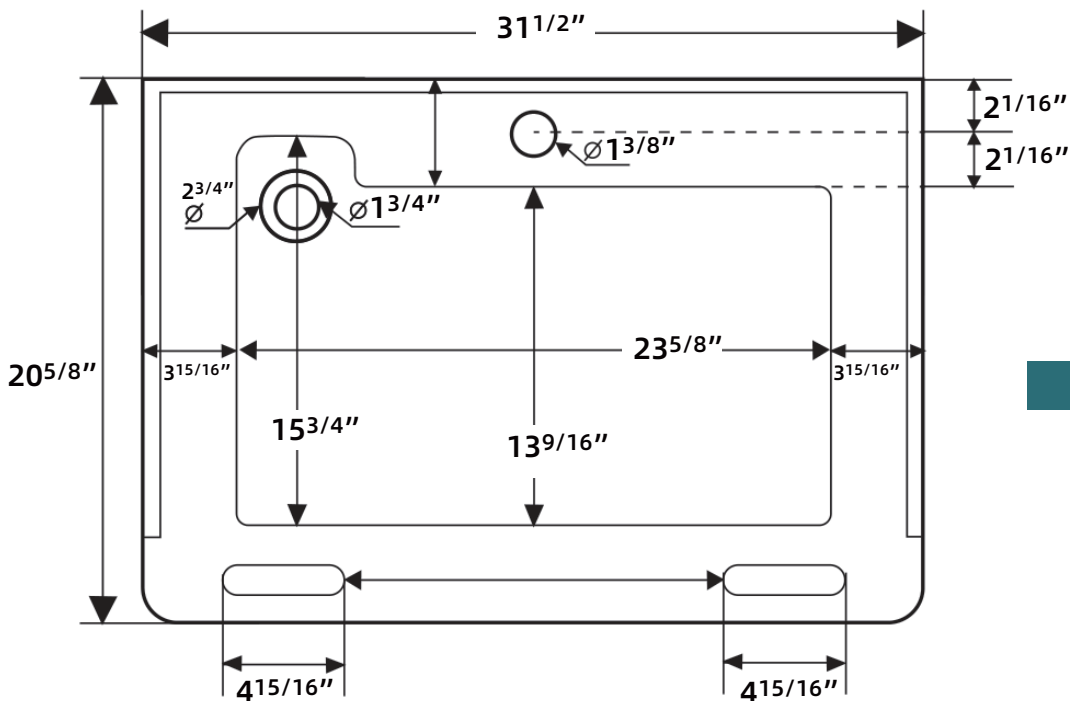

## Features:

- Sleek, seamless design
- Glazed ceramic
- Integrated overflow
- Standard 1 3/4" drain hole

## Installation:

- Wall-mounted/Countertop

## Colors

- White

SIDE VIEW

TOP VIEW