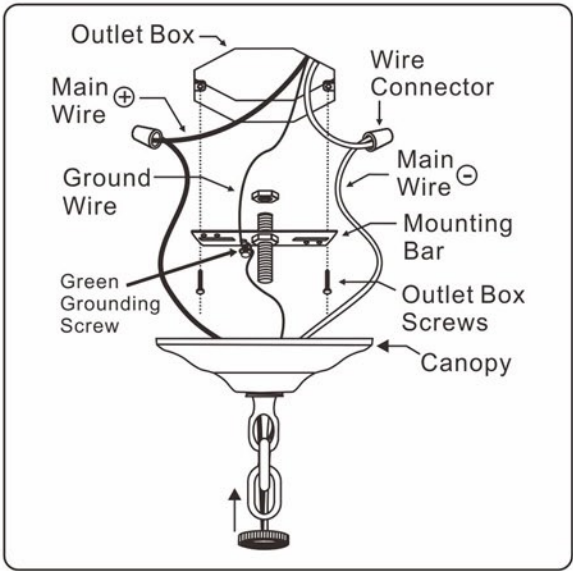

# ASSEMBLY AND DRESSING INSTRUCTIONS

**WARNING:**

Electrical Danger    Turn Power Off

All electrical components must be installed by a licensed electrician in accordance with the National Electric Code and the appropriate local electrical codes.

1 Bbobèche With (5)"A" Trim

The Bbobèche With (4)"B" Trim

- A =  (14mm+38mm)x25 sets
- B =  (14mm+50mm)x8 sets
- C =  (14mm+30mm)x1 set

You will need 4 - Cand. Bulb  
40 Watts Recommended  
60 Watts Max  
Bulb not included.