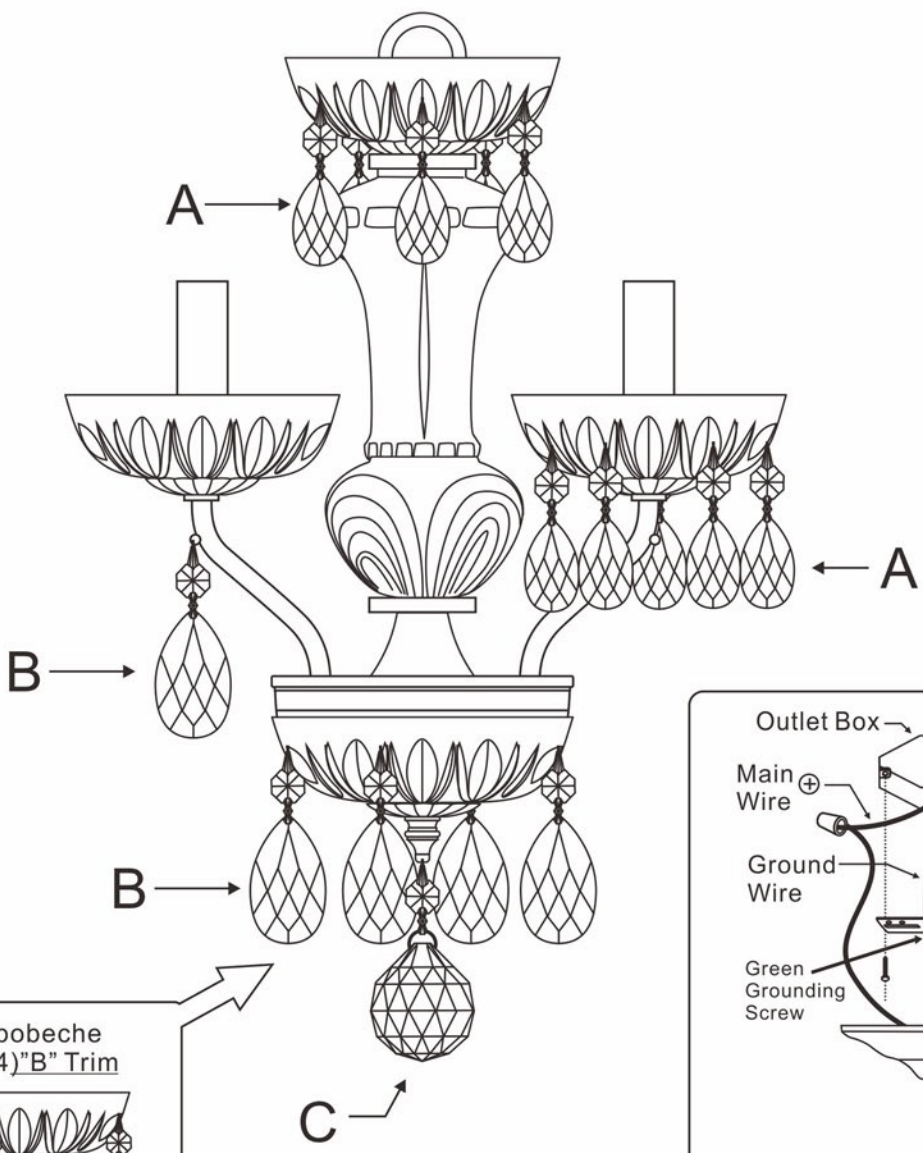

# ASSEMBLY AND DRESSING INSTRUCTIONS

**WARNING:**

Electrical Danger    Turn Power Off

All electrical components must be installed by a licensed electrician in accordance with the National Electric Code and the appropriate local electrical codes.

1 Bbobèche With (5)"A" Trim

The Bbobèche With (4)"B" Trim

- A =  (14mm+38mm)x25 sets
- B =  (14mm+50mm)x8 sets
- C =  (14mm+30mm)x1 set

You will need 4 - Cand. Bulb  
40 Watts Recommended  
60 Watts Max  
Bulb not included.