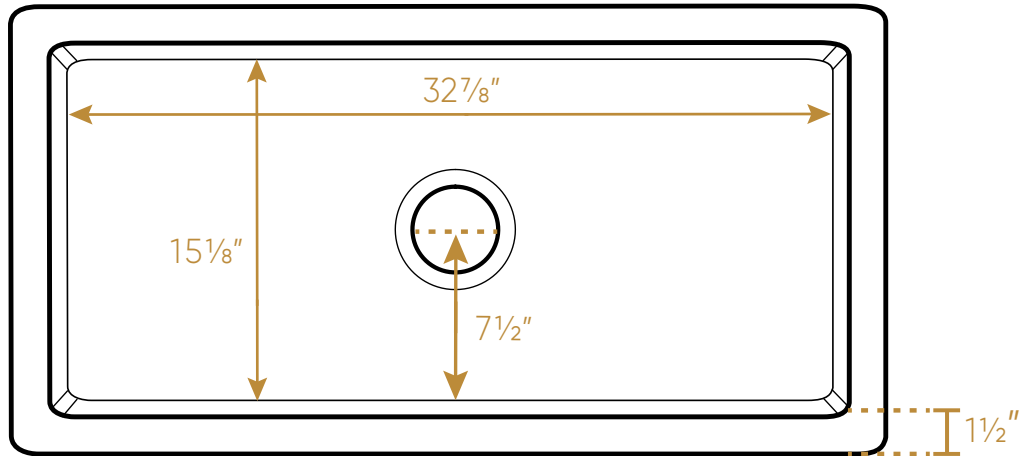

WHITEHAUS COLLECTION

WHRP3618-W

TOP

L x W x H

Overall Dimensions
36" x 18" x 10"

Inside Bowl Dimensions
32⁷/₈" x 15¹/₈" x 9¹/₈"

151 lbs.

As Whitehaus Collection Farmhaus Fireclay Sinks are individually handmade, sink sizes can vary and all dimensions are approximate. We strongly recommend that your sink be supplied to your cabinetmaker prior to the fabrication of your kitchen cabinets and countertops. Cutouts are not to be made until they are checked against your sink. Whitehaus Collection recommends the use of a protective grid in the bottom of the sink to avoid potential scuffing from heavy-duty cookware.