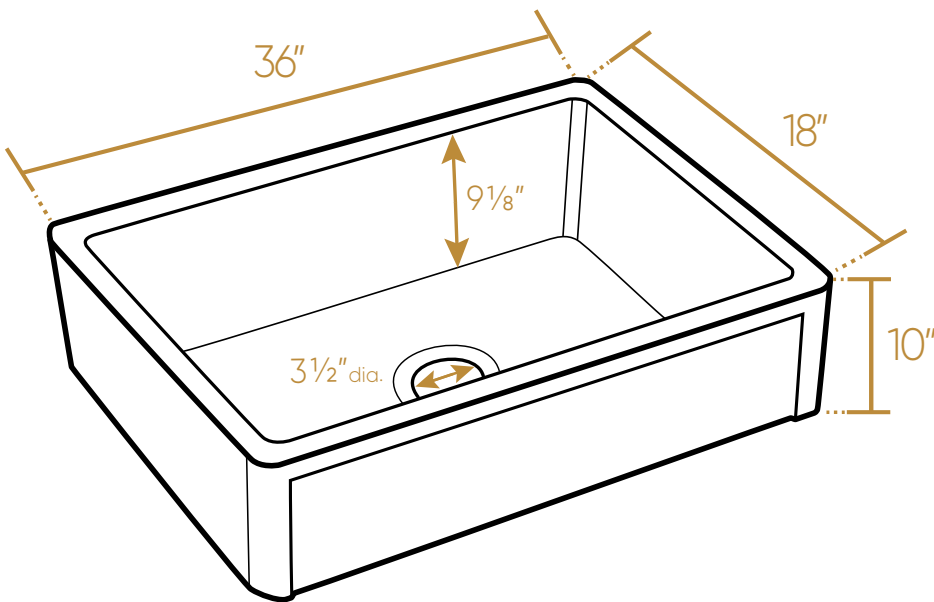

WHITEHAUS COLLECTION

WHRP3618-W

TOP

L x W x H

Overall Dimensions
36" x 18" x 10"

Inside Bowl Dimensions
32⁷/₈" x 15¹/₈" x 9¹/₈"

151 lbs.

As Whitehaus Collection Farmhaus Fireclay Sinks are individually handmade, sink sizes can vary and all dimensions are approximate. We strongly recommend that your sink be supplied to your cabinetmaker prior to the fabrication of your kitchen cabinets and countertops. Cutouts are not to be made until they are checked against your sink. Whitehaus Collection recommends the use of a protective grid in the bottom of the sink to avoid potential scuffing from heavy-duty cookware.