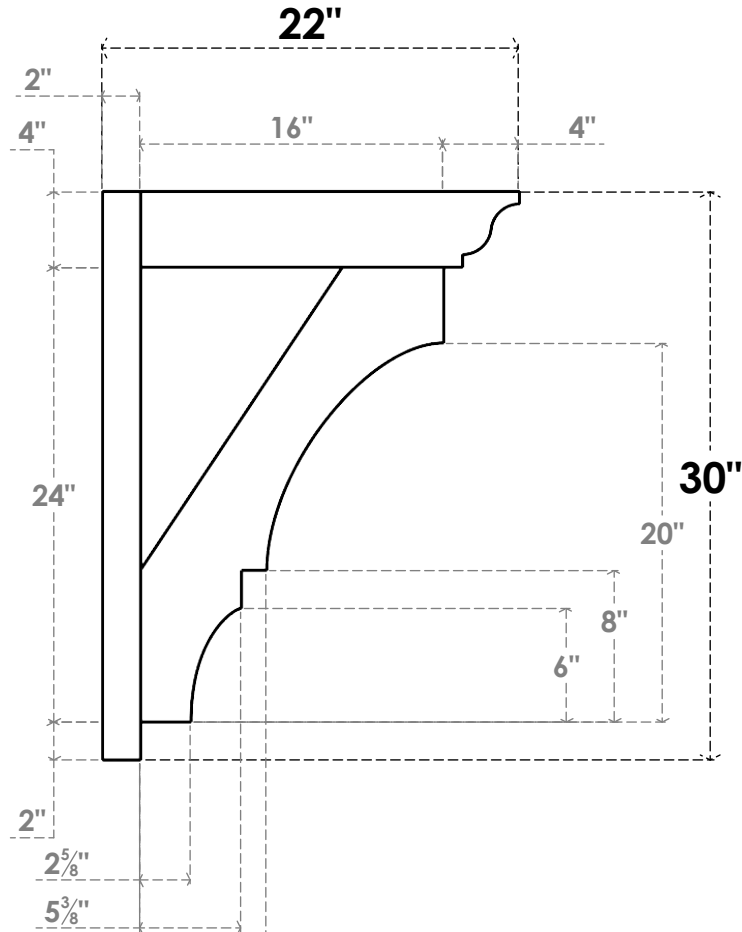

ITEM NUMBER: OUTUROC040X060X22000X30000X040X020X040BOA04RCPR

4"W TOP X 6"W BACK X 22"D X 30"H X 4"T TOP X 2"T BACK TIMBERTHANE ROUGH CEDAR BALBOA FAUX WOOD OPEN OUTLOOKER, TRADITIONAL TOP AND BLOCK BACK, 4"W CLOSED BRACE, PRIMED TAN

SIDE PROFILE

FRONT PROFILE

ISOMETRIC

EKENA MILLWORK
2300 WEST MAIN ST.
CLARKSVILLE, TX 75426
TOLL FREE: 866-607-0453
WWW.EKENAMILLWORK.COM

NOTES

1. INSTALLATION TO BE COMPLETED IN ACCORDANCE WITH MANUFACTURER'S SPECIFICATIONS.
2. DRAWING MAY NOT BE TO SCALE
3. THIS DRAWING IS INTENDED FOR DESIGN AND PLANNING PURPOSES ONLY.
4. ALL INFORMATION CONTAINED HEREIN WAS CURRENT AT THE TIME OF DEVELOPMENT BUT MUST BE REVIEWED AND APPROVED BY THE PRODUCT MANUFACTURER TO BE CONSIDERED ACCURATE.
5. TIMBERTHANE ARCHITECTURAL PRODUCTS ARE MADE FROM HIGH DENSITY URETHANE AND COME FACTORY PRIMED