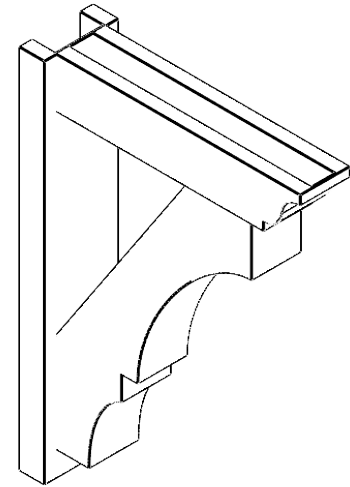

ITEM NUMBER: OUTUROC040X060X22000X30000X040X020X040BOA04RCPR

4"W TOP X 6"W BACK X 22"D X 30"H X 4"T TOP X 2"T BACK TIMBERTHANE ROUGH CEDAR BALBOA FAUX WOOD OPEN OUTLOOKER, TRADITIONAL TOP AND BLOCK BACK, 4"W CLOSED BRACE, PRIMED TAN

SIDE PROFILE

FRONT PROFILE

ISOMETRIC

EKENA MILLWORK
2300 WEST MAIN ST.
CLARKSVILLE, TX 75426
TOLL FREE: 866-607-0453
WWW.EKENAMILLWORK.COM

NOTES

1. INSTALLATION TO BE COMPLETED IN ACCORDANCE WITH MANUFACTURER'S SPECIFICATIONS.
2. DRAWING MAY NOT BE TO SCALE
3. THIS DRAWING IS INTENDED FOR DESIGN AND PLANNING PURPOSES ONLY.
4. ALL INFORMATION CONTAINED HEREIN WAS CURRENT AT THE TIME OF DEVELOPMENT BUT MUST BE REVIEWED AND APPROVED BY THE PRODUCT MANUFACTURER TO BE CONSIDERED ACCURATE.
5. TIMBERTHANE ARCHITECTURAL PRODUCTS ARE MADE FROM HIGH DENSITY URETHANE AND COME FACTORY PRIMED