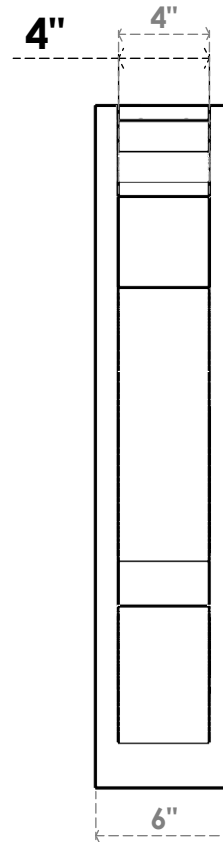

ITEM NUMBER: OUTUROC040X060X22000X30000X040X020X040BOA04RCPR

4"W TOP X 6"W BACK X 22"D X 30"H X 4"T TOP X 2"T BACK TIMBERTHANE ROUGH CEDAR BALBOA FAUX WOOD OPEN OUTLOOKER, TRADITIONAL TOP AND BLOCK BACK, 4"W CLOSED BRACE, PRIMED TAN

SIDE PROFILE

FRONT PROFILE

ISOMETRIC

EKENA MILLWORK
2300 WEST MAIN ST.
CLARKSVILLE, TX 75426
TOLL FREE: 866-607-0453
WWW.EKENAMILLWORK.COM

NOTES

1. INSTALLATION TO BE COMPLETED IN ACCORDANCE WITH MANUFACTURER'S SPECIFICATIONS.
2. DRAWING MAY NOT BE TO SCALE
3. THIS DRAWING IS INTENDED FOR DESIGN AND PLANNING PURPOSES ONLY.
4. ALL INFORMATION CONTAINED HEREIN WAS CURRENT AT THE TIME OF DEVELOPMENT BUT MUST BE REVIEWED AND APPROVED BY THE PRODUCT MANUFACTURER TO BE CONSIDERED ACCURATE.
5. TIMBERTHANE ARCHITECTURAL PRODUCTS ARE MADE FROM HIGH DENSITY URETHANE AND COME FACTORY PRIMED