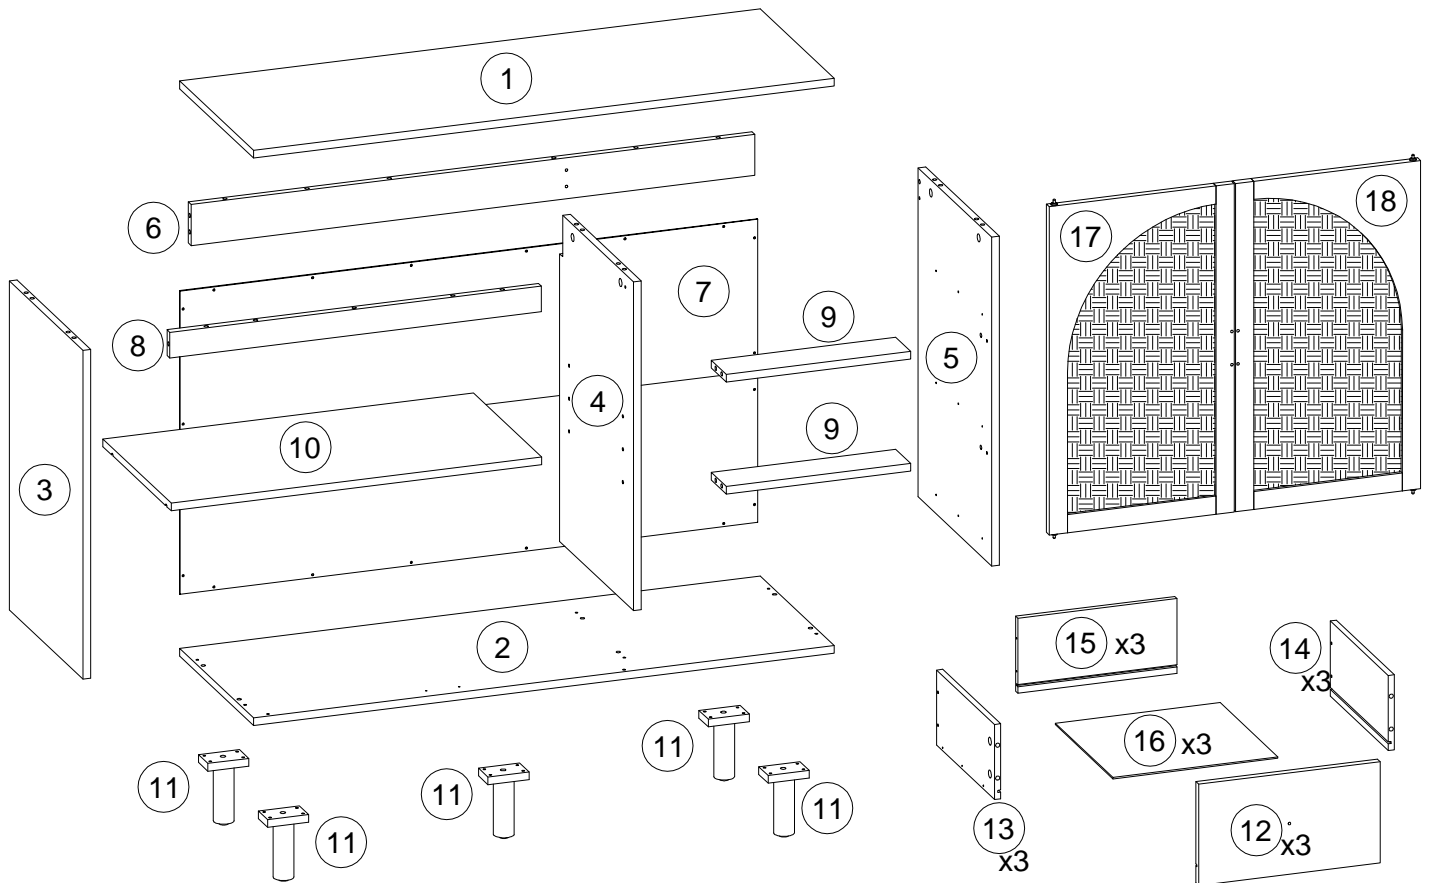

The Accessoriess