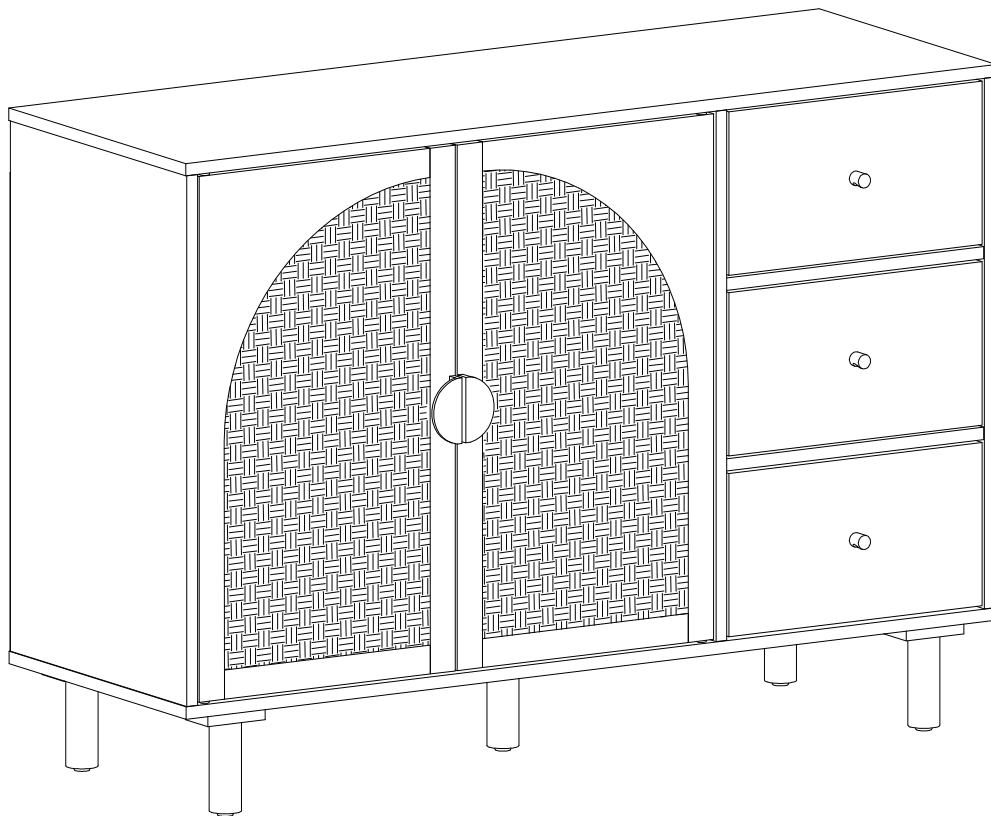

Installation Instruction

Product name

2 Door 3 Drawer Cabinet

Assembling

What you need

- Use the packaging carton as a working surface to prevent product damage during assembly
- Phillips head screwdriver

Weight Limitation

44 | **22**
lbs table top | lbs per shelf

2 PERSONS

What's included

Code	Description	Qty
A	Cam Lock 15 x 12 mm	22
B	Small Cam Lock 15 x 9 mm	13
C	Cam Bolts 6 x 34 mm	34
D	Wooden Dowel M8 x 30 mm	23
E	Handle for Door	2
F	Handle for Drawer	3
G	Flat Head Screw M4 x 28 mm	21
H	Flat Head Screw M4 x 38 mm	15
I	Flat Head Screw M4 x 50 mm	7
J	Bolt 5/32" x 19 mm	8
K	Wood Screw M3.5 x 15 mm	5
L	Wood Screw M3 x 12 mm	37
M	Washer Head Screw M3.5 x 15 mm	23
N	Metal Support	5
O	Magnetic Door Catcher	2
P	Slide Sets	3
Q	Round Head Screw M4x32 mm	2
R	Round Head Screw M4x18 mm	2
S	Anchor M6x30 mm	2
T	Metal Plate	4
U	Plastic Strap	2