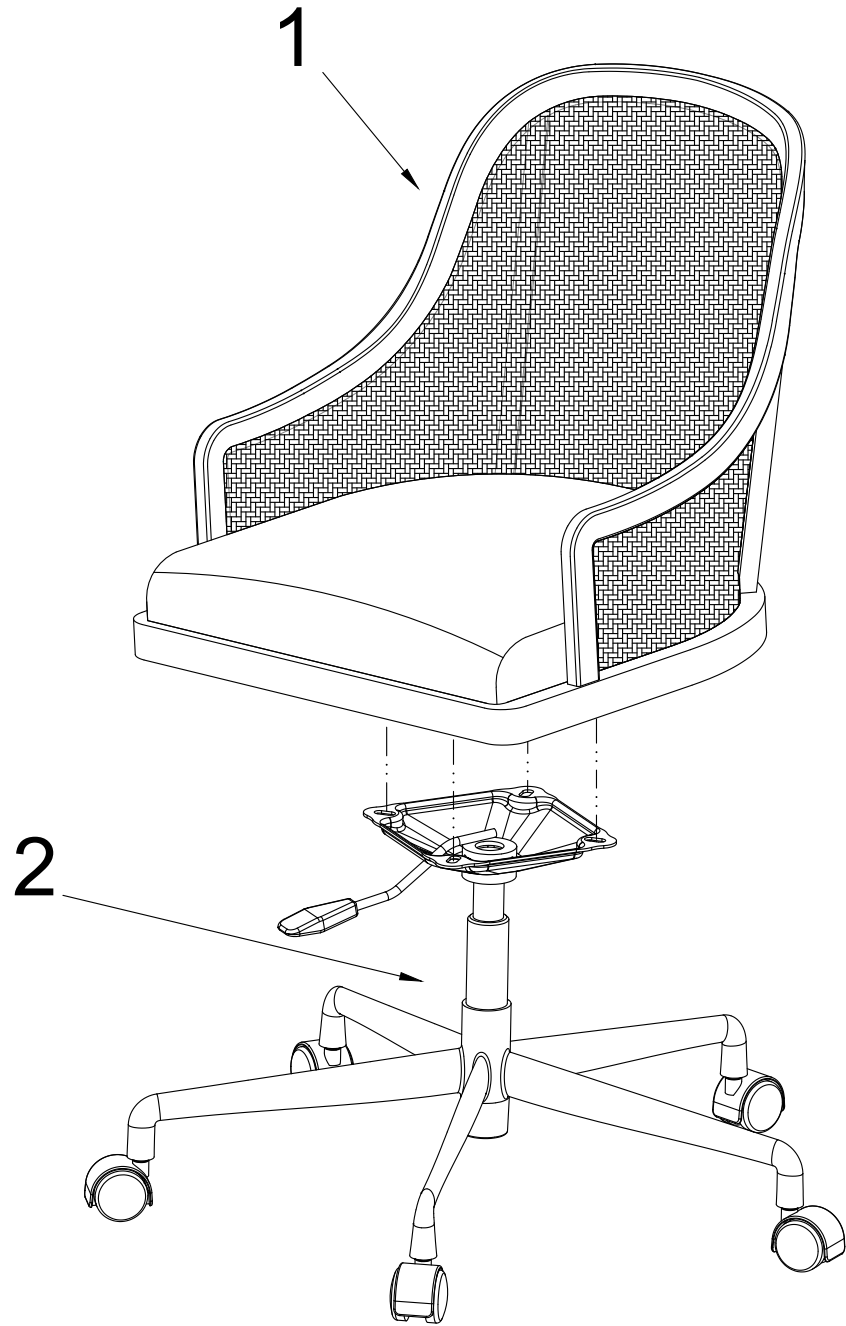

ASSEMBLY INSTRUCTION FOR MISCHA DESK CHAIR

HARDWARE LIST

A		Bolt	M8 x 25mm	4
B		Washer	8 x 19mm	4
C		Lock Washer	8 mm	4
D		Allen Key	4mm	1

COMPONENTS

B
C
A
D