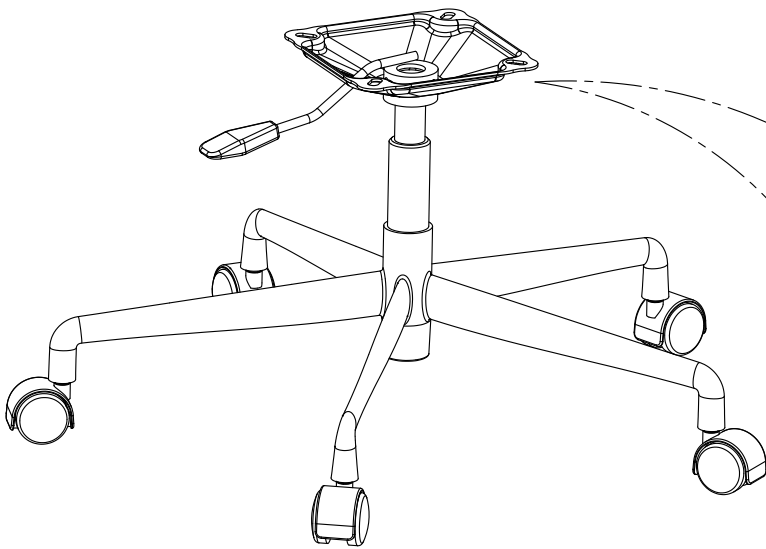

ASSEMBLY INSTRUCTION FOR MISCHA DESK CHAIR

HARDWARE LIST

A		Bolt	M8 x 25mm	4
B		Washer	8 x 19mm	4
C		Lock Washer	8 mm	4
D		Allen Key	4mm	1

COMPONENTS

B
C
A
D