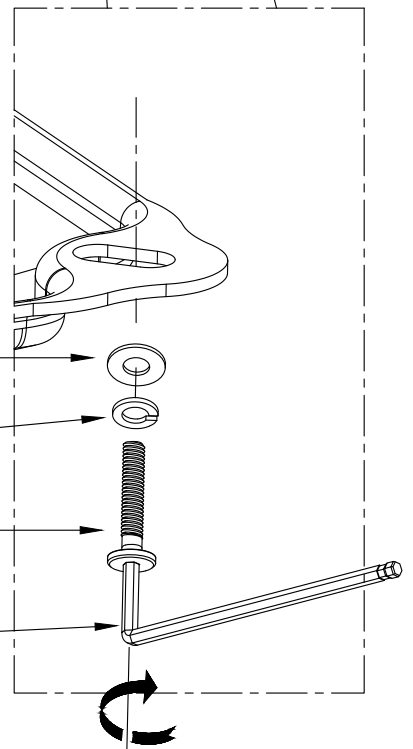

ASSEMBLY INSTRUCTION FOR MISCHA DESK CHAIR

HARDWARE LIST

A		Bolt	M8 x 25mm	4
B		Washer	8 x 19mm	4
C		Lock Washer	8 mm	4
D		Allen Key	4mm	1

COMPONENTS

B
C
A
D