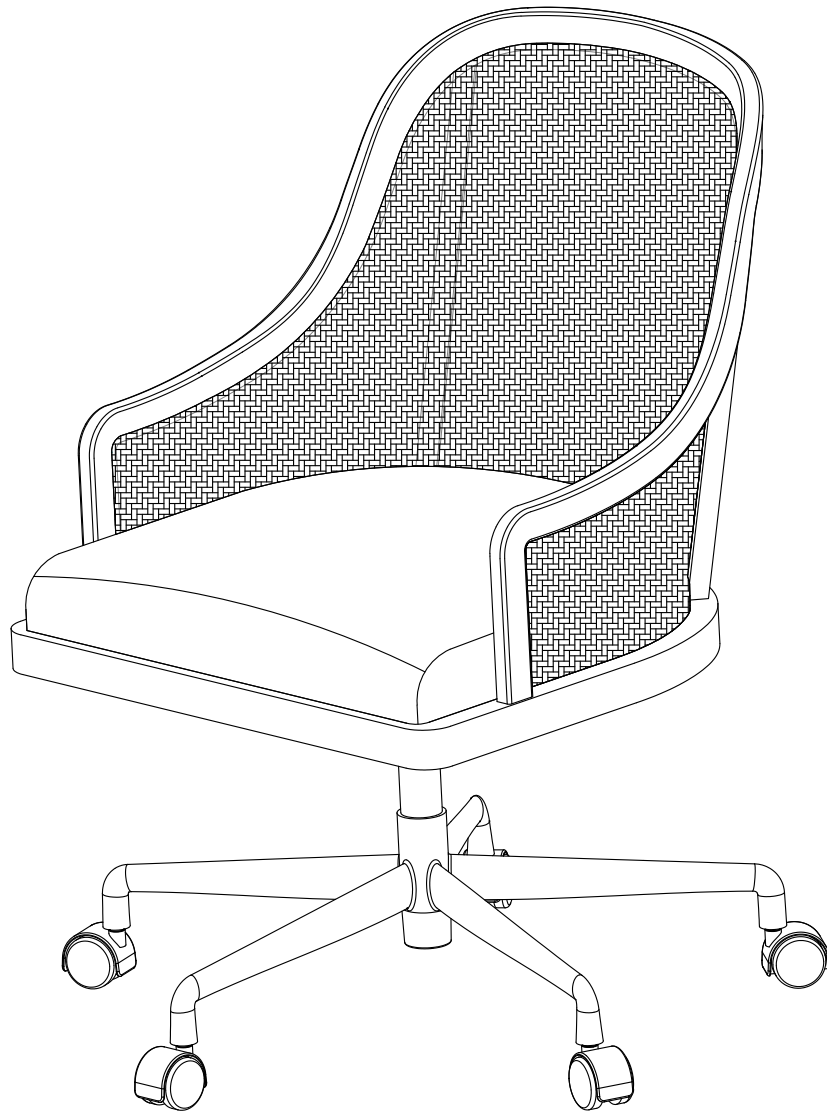

ASSEMBLY INSTRUCTION FOR MISCHA DESK CHAIR

HARDWARE LIST

A		Bolt	M8 x 25mm	4
B		Washer	8 x 19mm	4
C		Lock Washer	8 mm	4
D		Allen Key	4mm	1

COMPONENTS

B
C
A
D