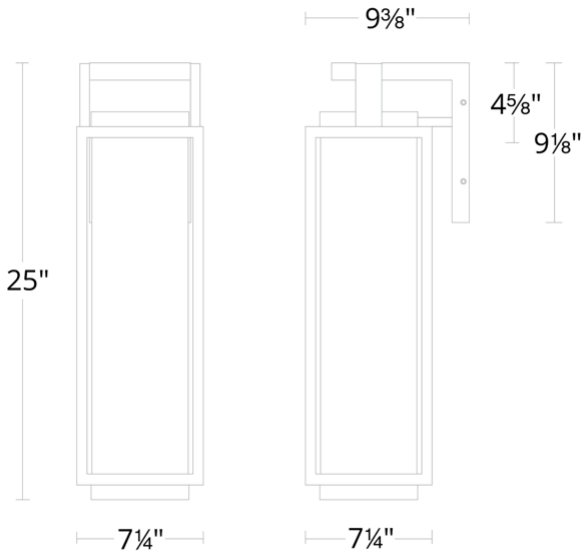

WS-W41918

**REPLACEMENT PARTS**

RPL-GLA-41918 - Outer Glass

Model & Size	Color Temp	Finish	LED Watts	LED Lumens	Delivered Lumens
WS-W41918 18"	3000K	BK Black	15W	1200	965

Example: **WS-W41918-BK**

For custom requests please contact [customs@modernforms.com](mailto:customs@modernforms.com)

**REPLACEMENT PARTS**

RPL-GLA-41925 - Outer Glass

WS-W41925

Model & Size	Color Temp	Finish	LED Watts	LED Lumens	Delivered Lumens
WS-W41925 25"	3000K	BK Black	20W	1600	1317

Example: **WS-W41925-BK**

For custom requests please contact [customs@modernforms.com](mailto:customs@modernforms.com)