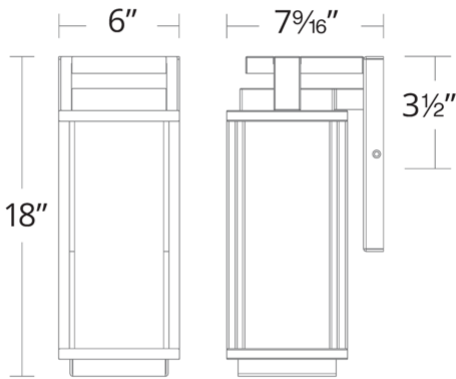

WS-W41918

**REPLACEMENT PARTS**

RPL-GLA-41918 - Outer Glass

Model & Size	Color Temp	Finish	LED Watts	LED Lumens	Delivered Lumens
WS-W41918 18"	3000K	BK Black	15W	1200	965

Example: **WS-W41918-BK**

For custom requests please contact [customs@modernforms.com](mailto:customs@modernforms.com)