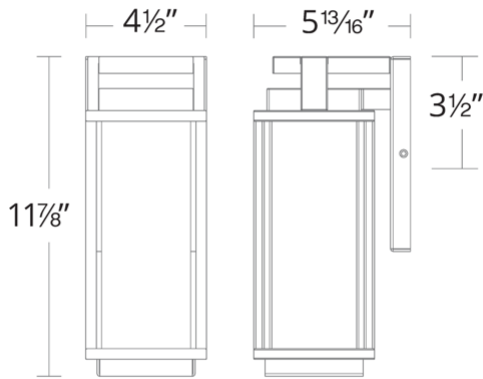

WS-W41912

**REPLACEMENT PARTS**

RPL-GLA-41912 - Outer Glass

Model & Size	Color Temp	Finish	LED Watts	LED Lumens	Delivered Lumens
WS-W41912 12"	3000K	BK Black	15W	1200	919

Example: **WS-W41912-BK**

For custom requests please contact [customs@modernforms.com](mailto:customs@modernforms.com)