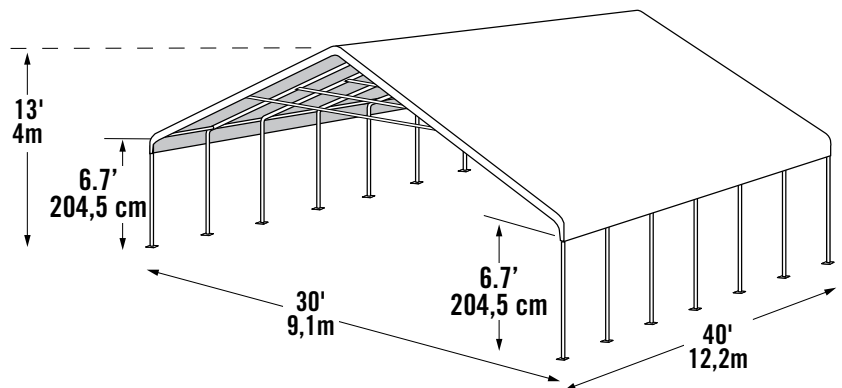

Ultra Max™ Series

Ultra Max™ Big Country Canopy 30 x 40 ft. / 9,1 x 12,2 m

The Best Built Single Span Canopy. Period.

HIGH GRADE STEEL FRAME - Heavy duty 2-3/8 in. / 6 cm diameter steel frame with a premium powder coat finish resists chipping, peeling, rust and corrosion.

RATCHET TITE™ TENSIONING - ensures optimal cover to frame fit.

Canopy cover is CPAI-84 Section 6 compliant.

Great For: Vehicle/SUV/boat storage, outdoor events, backyards, seasonal shade and protection.

We've Got You Covered.
North America's #1 Shelter Manufacturer.

Model #27773

Package Includes:

- (1) 30 x 40 ft. / 9,1 x 12,2 m white steel frame
- (1) One piece white cover
- (14) Foot plates
- 15 in. / 38,1 cm Auger anchors
- Easy step-by-step instructions

Packaging Specifications:

- 5 boxes
- Container Qty.: 44
- Total weight: 1008.9 lbs. 457,7 kg
- Box dimensions:
 - Box 1: 75.4 x 21.3 x 5.9 in. 191,5 x 54 x 15 cm
 - Box 2: 74.2 x 21.3 x 8.9 in. 188,5 x 54 x 22,5 cm
 - Box 3: 43.9 x 18.5 x 7.3 in. 111,5 x 47 x 18,5 cm
 - Box 4&5: 79.1 x 21.3 x 8.7 in. 201 x 54 x 22 cm