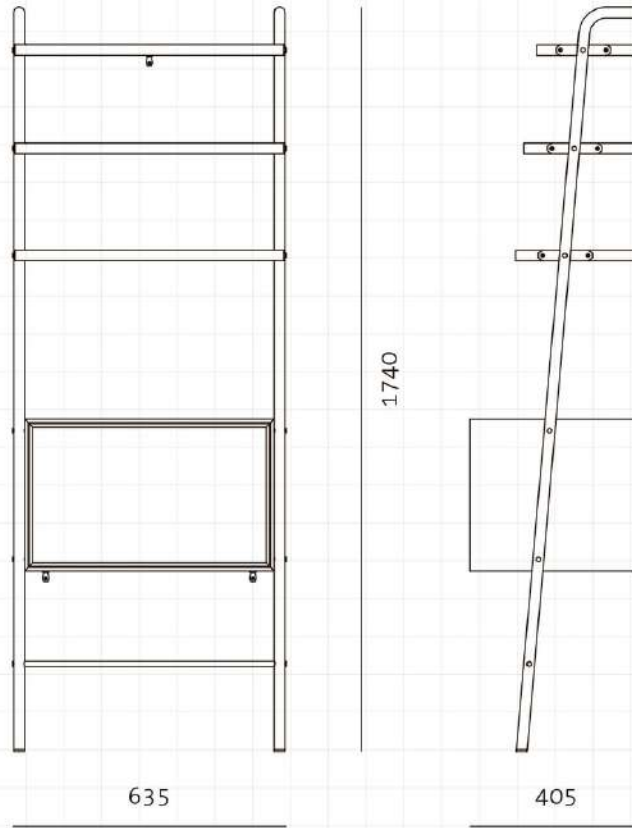

Valet Hi-Fi Console

CODE

VA-SF120

DIMENSIONS

W635 x D405 x H1740mm

NET WEIGHT

22.7 kg

ENVIRONMENT

Indoor

MATERIALS

Powder coated steel frame, brass plated stainless steel, veneer laminate shelves

*Please refer to website or contact your local representative for complete material swatches.

SHIPPING

Package	Knock Down		
Package Qty	2 pcs/box		
Packaging	Measurement (mm)	Volume (cbm)	Gross Weight (kg)
FCL	W1875 x D275 x H95	0.05	6.52
	W695 x D465 x H515	0.17	20.96
LCL/AIR	W1895 x D295 x H190	0.11	13.02
	W715 x D485 x H610	0.21	24.99