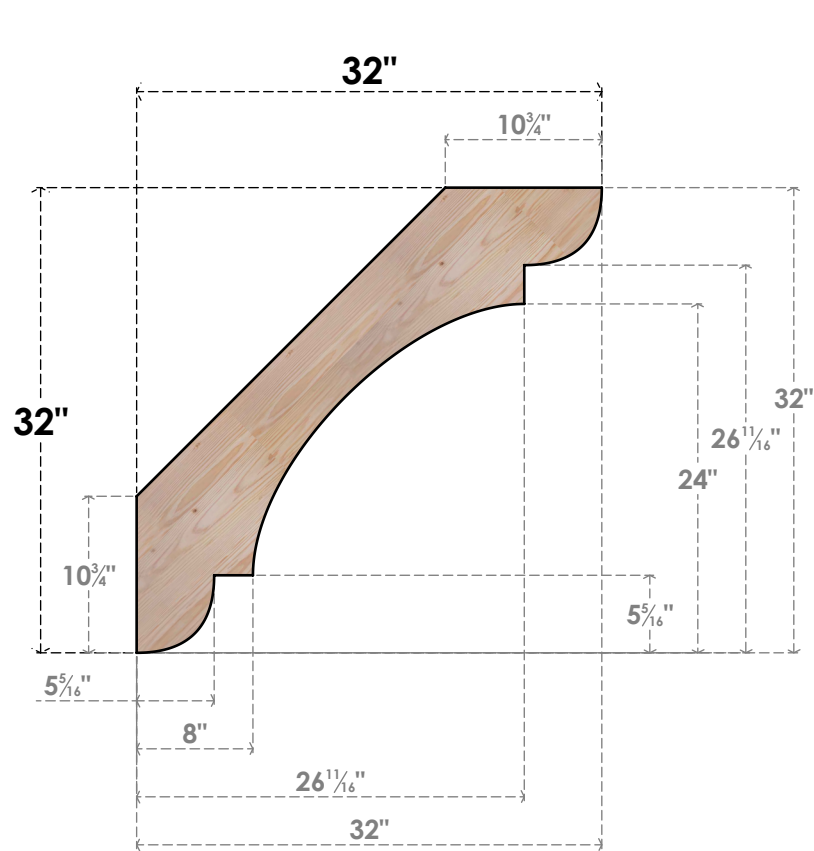

BRC06X32X32OLY00SDF

5 1/2"W X 32"D X 32"H OLYMPIC SMOOTH BRACE, DOUGLAS FIR

SIDE

FRONT

EKENA MILLWORK
 2300 WEST MAIN ST.
 CLARKSVILLE, TX 75426
 TOLL FREE: 866-607-0453
 WWW.EKENAMILLWORK.COM

NOTES

1. INSTALLATION TO BE COMPLETED IN ACCORDANCE WITH MANUFACTURER'S SPECIFICATIONS.
2. DRAWING MAY NOT BE TO SCALE
3. THIS DRAWING IS INTENDED FOR DESIGN AND PLANNING PURPOSES ONLY.
4. ALL INFORMATION CONTAINED HEREIN WAS CURRENT AT THE TIME OF DEVELOPMENT BUT MUST BE REVIEWED AND APPROVED BY THE PRODUCT MANUFACTURER TO BE CONSIDERED ACCURATE.
5. PRODUCTS ARE NOT KILN DRIED. THIS ITEM IS UNIQUE AND WILL CONTAIN THE NATURAL VARIATIONS THAT THE WOOD SPECIES OFFERS. THIS MAY RESULT IN VARIATIONS UP TO 1/4"