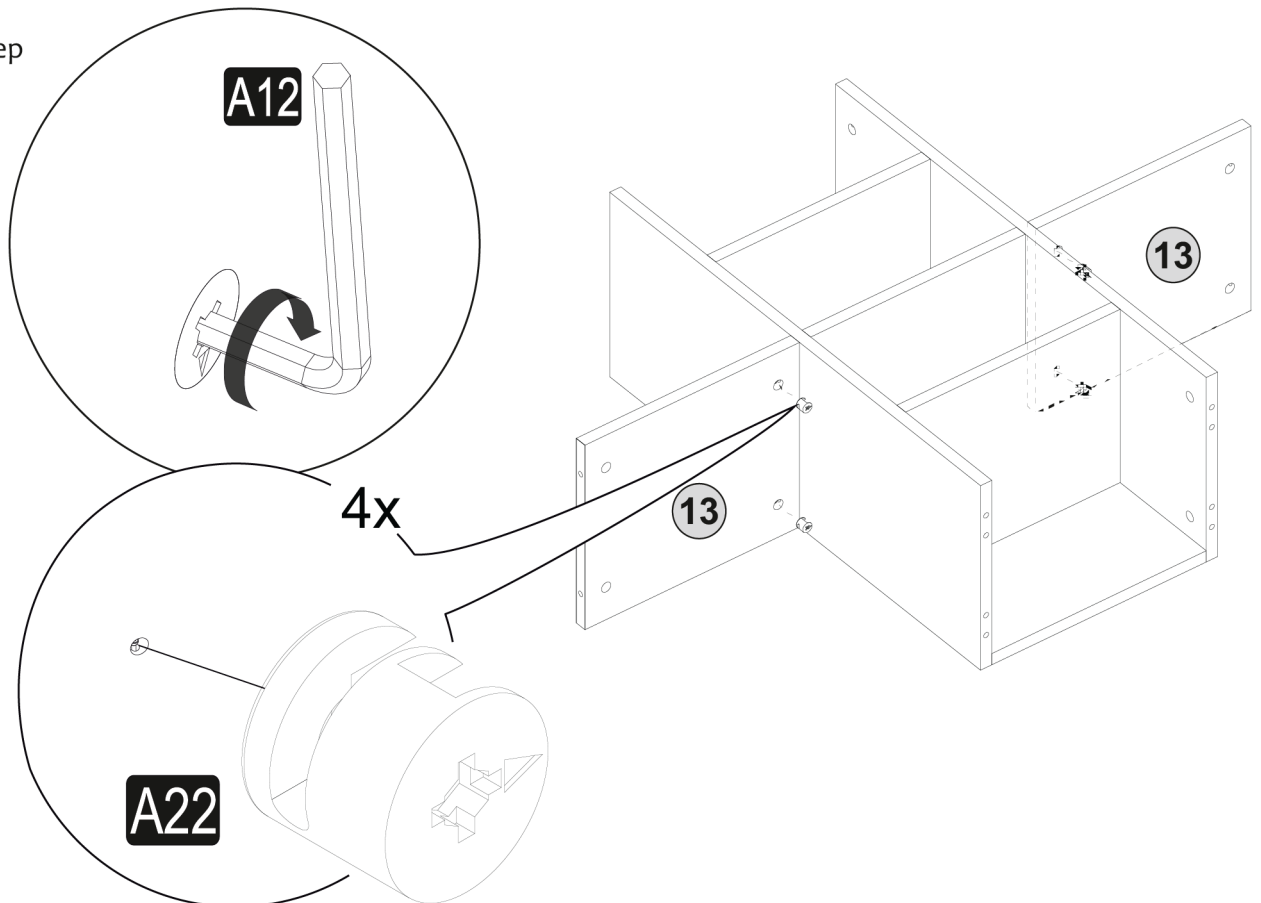

22.^{step}

NSBK6531LOWH
Niche Storage Bookcase with
Doors 65"H x 31"W

23.^{step}