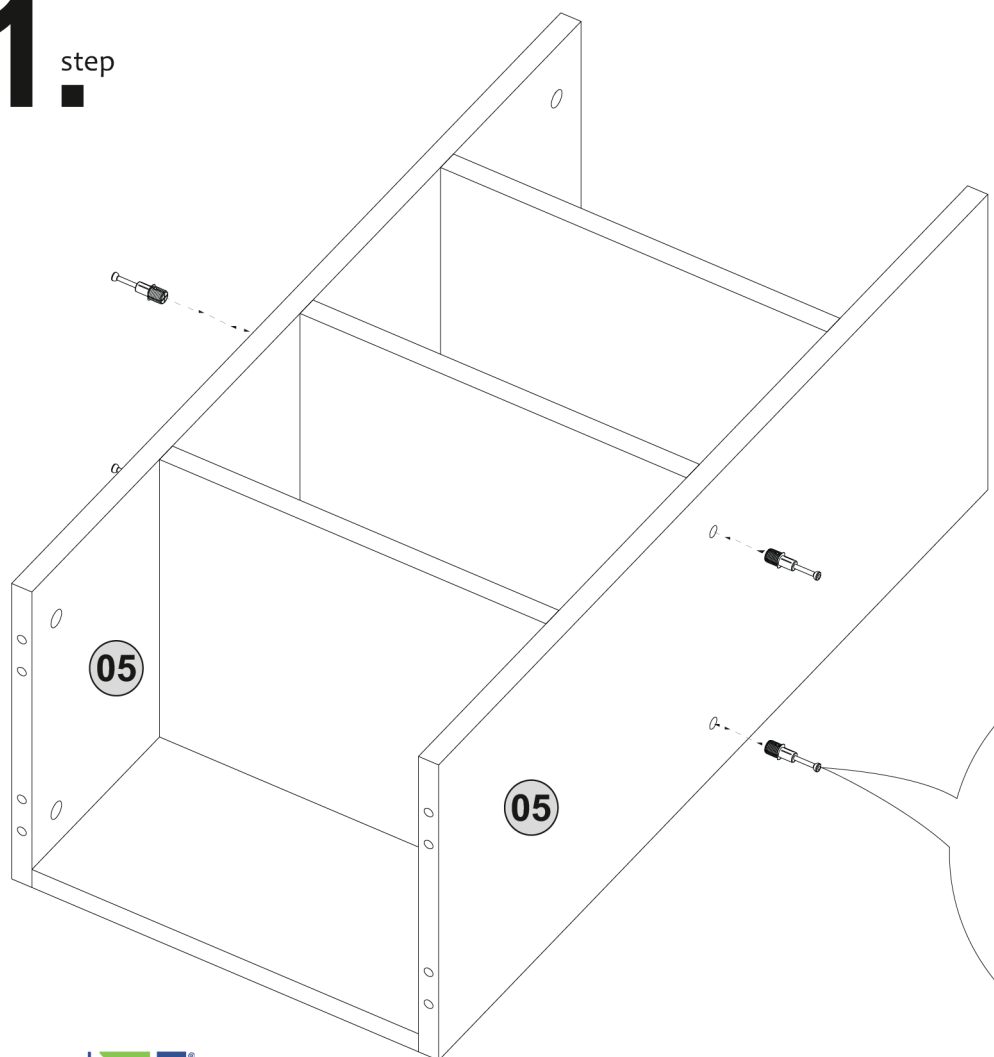

20.^{step}

NSBK6531LOWH
Niche Storage Bookcase with Doors 65"H x 31"W

Rotate

21.^{step}

Missing Parts? Assembly Questions? Call us at 1-866-816-3822 or email help@regencyof.com for immediate assistance.

22.^{step}

NSBK6531LOWH
Niche Storage Bookcase with
Doors 65"H x 31"W

23.^{step}

24.^{step}

NSBK6531LOWH

Niche Storage Bookcase with Doors 65"H x 31"W

25.^{step}

26.^{step}

NSBK6531LOWH
Niche Storage Bookcase with
Doors 65"H x 31"W