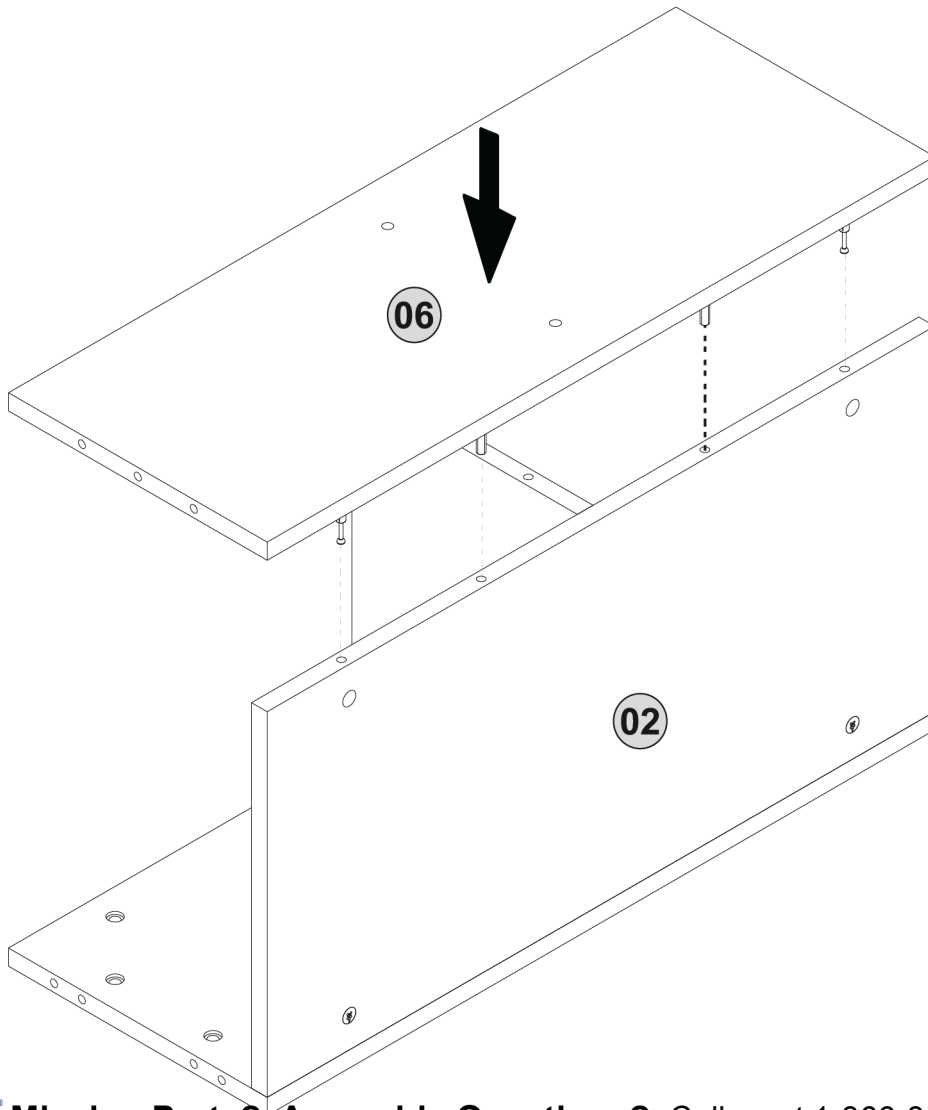

Missing Parts? Assembly Questions? Call us at 1-866-816-3822 or email help@regenc