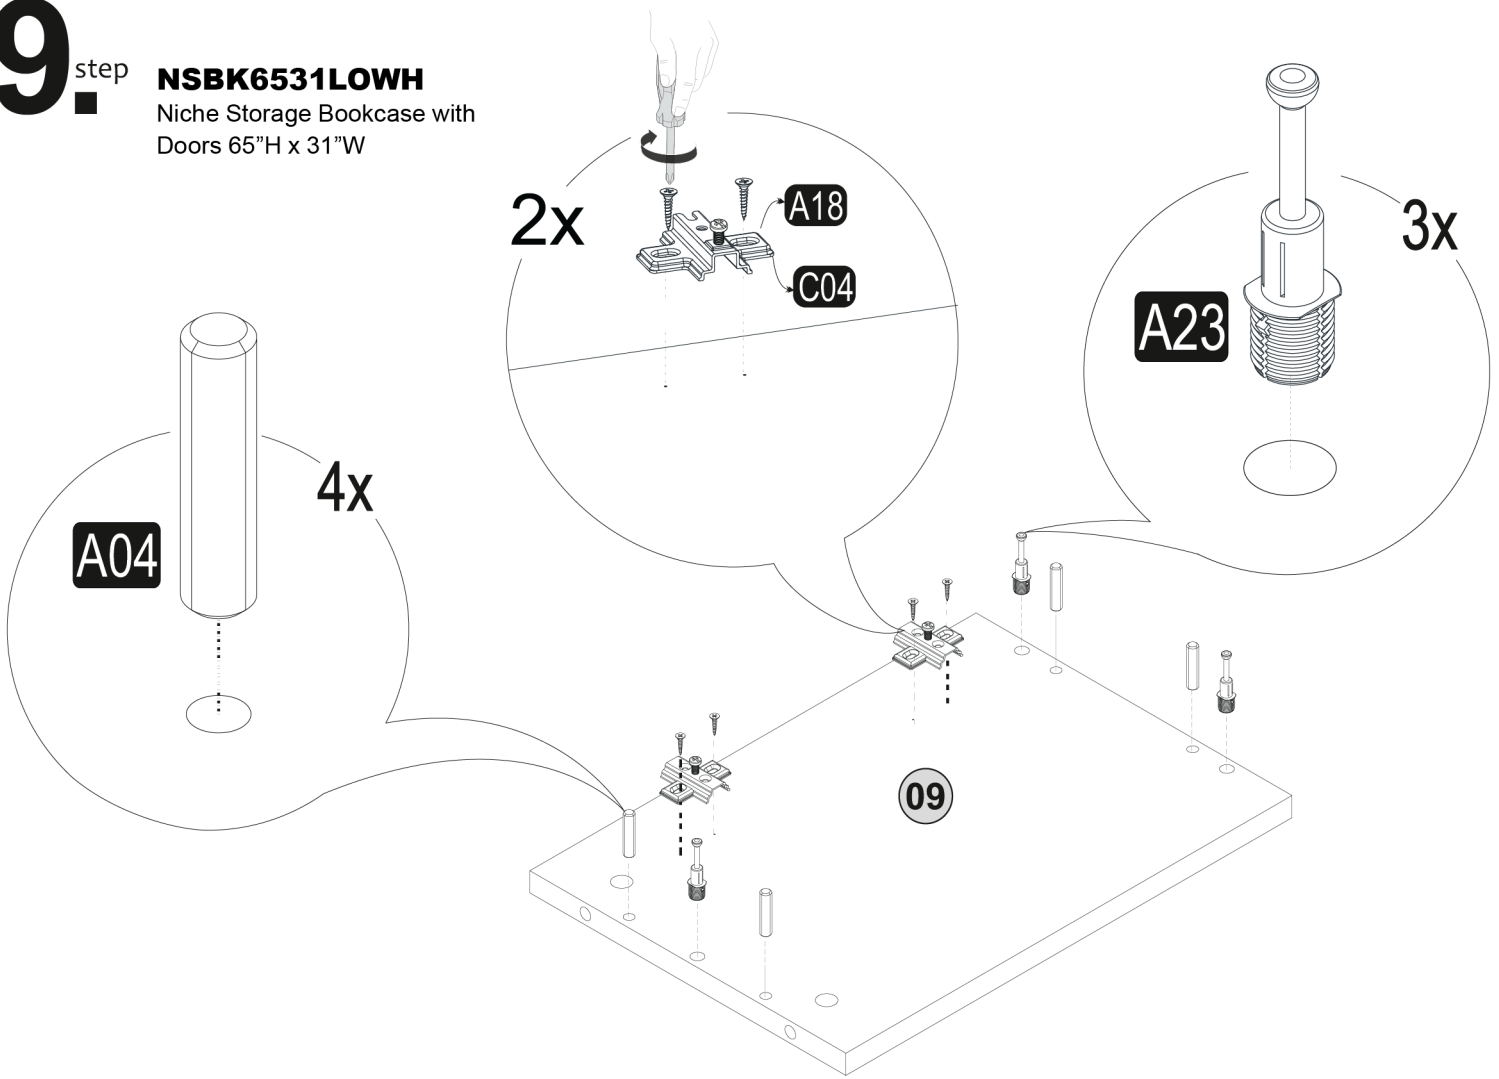

9^{step}

NSBK6531LOWH
Niche Storage Bookcase with
Doors 65"H x 31"W

10^{step}