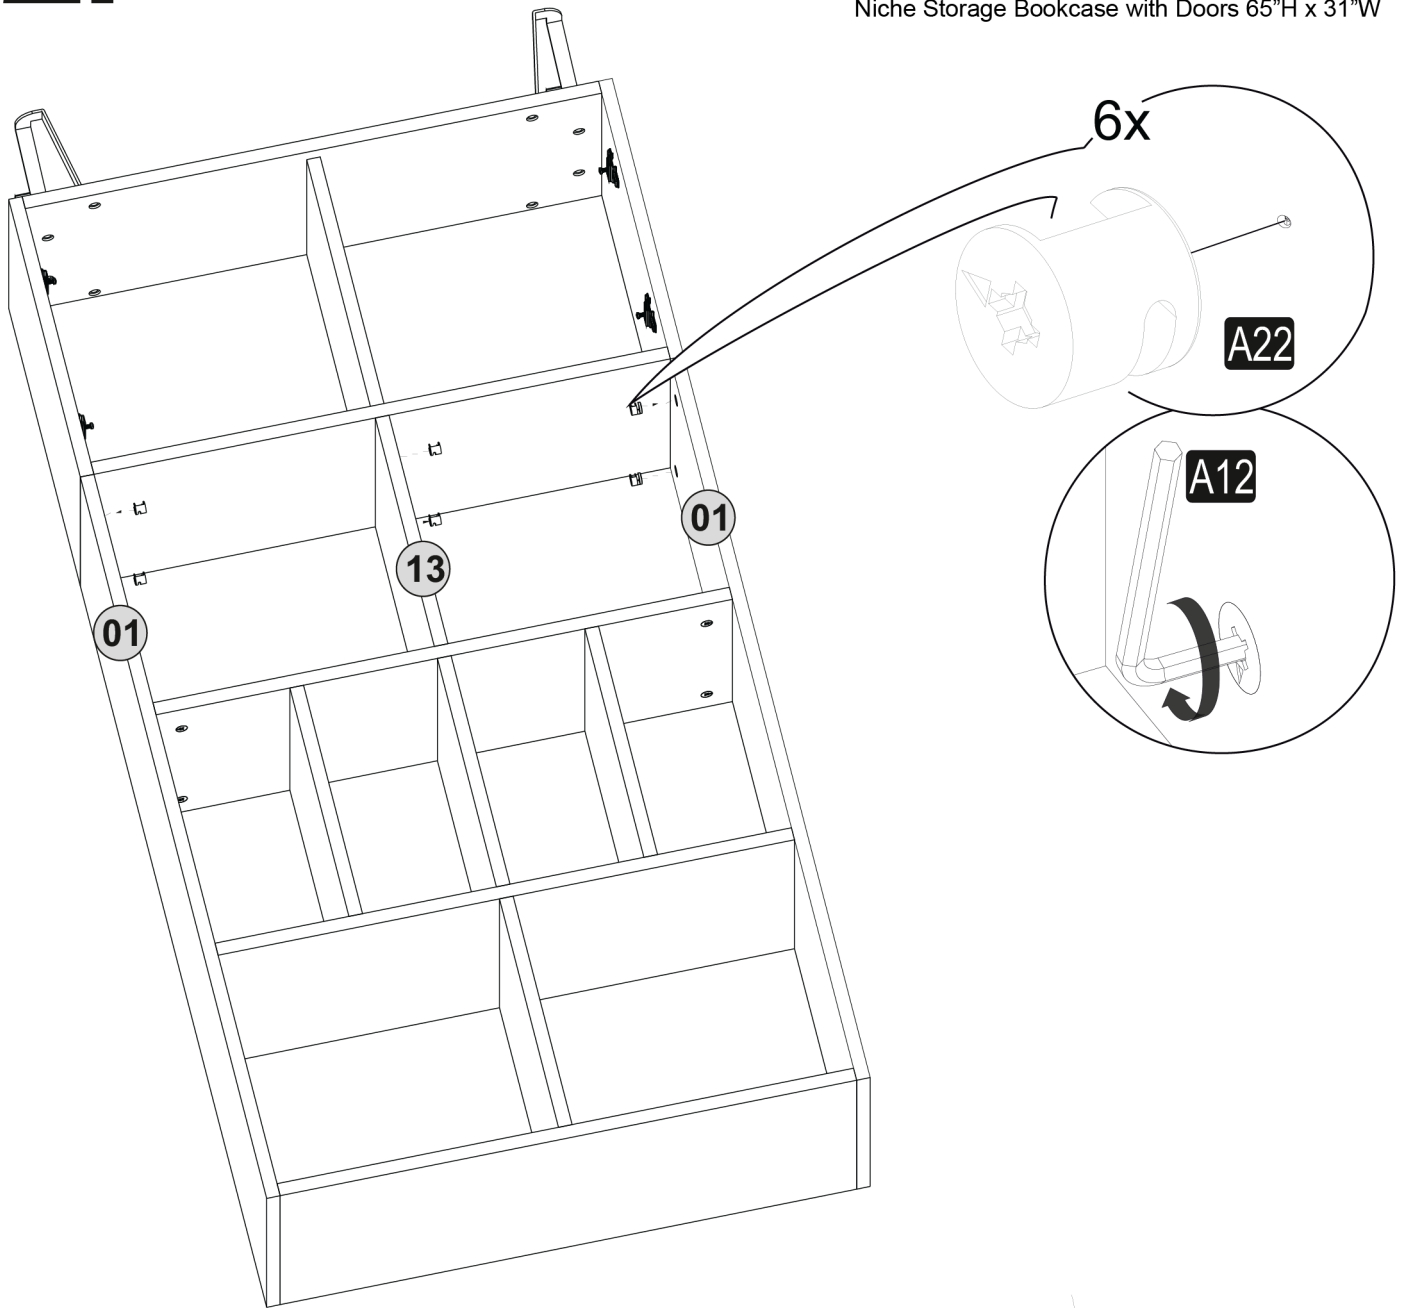

30. step

NSBK6531LOWH
Niche Storage Bookcase
with Doors 65"H x 31"W

31. step

32^{step}

NSBK6531LOWH

Niche Storage Bookcase with Doors 65"H x 31"W

33^{step}

Missing Parts? Assembly Questions? Call us at 1-866-816-3822 or email help@regencyof.com for immediate assistance.