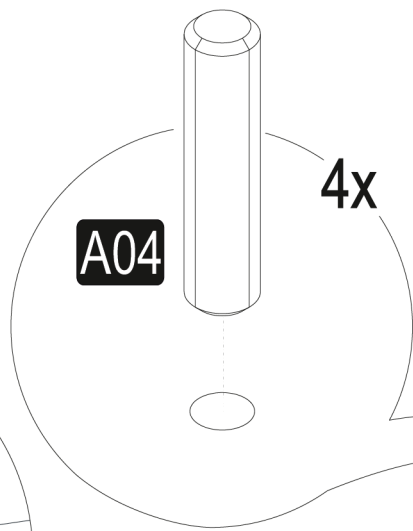

7 step

NSBK6531LOWH

Niche Storage Bookcase with Doors 65"H x 31"W

8 step