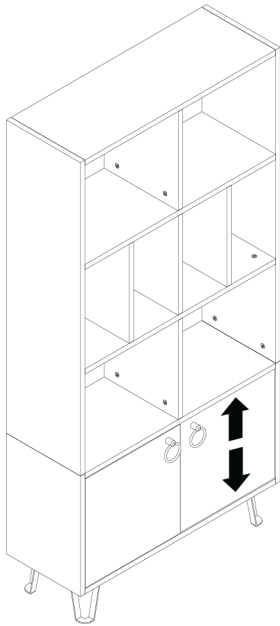

38^{step}

NSBK6531LOWH

Niche Storage Bookcase with Doors 65"H x 31"W

Missing Parts? Assembly Questions? Call us at 1-866-816-3822 or email help@regencyof.com for immediate assistance.