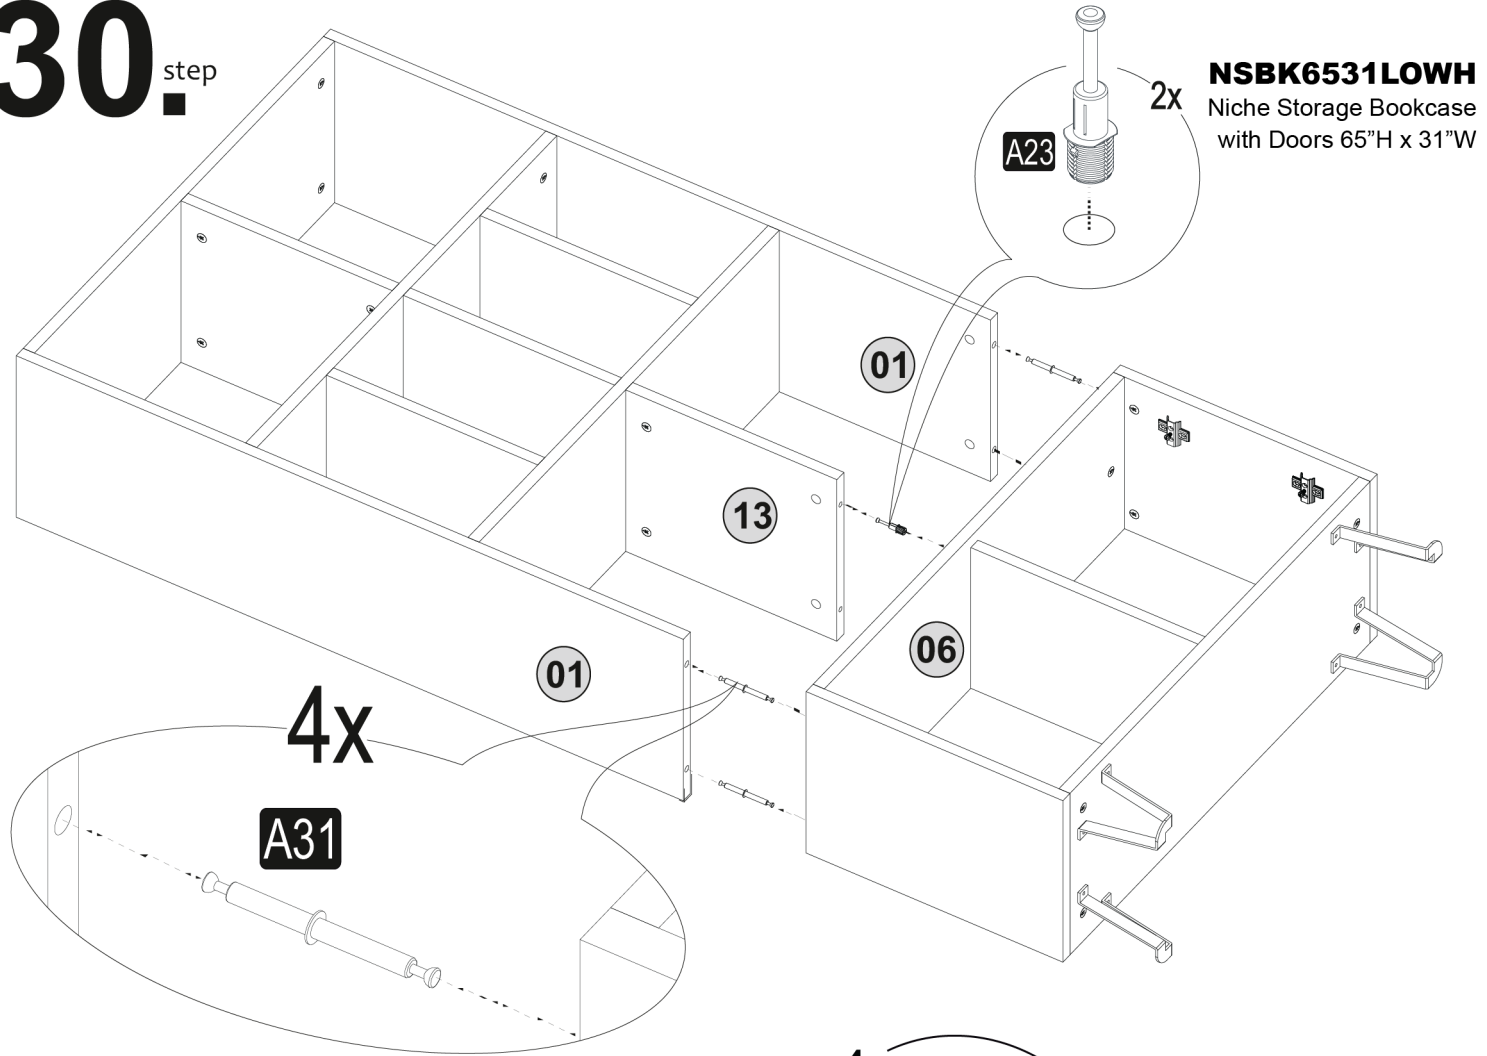

30. step

NSBK6531LOWH
Niche Storage Bookcase
with Doors 65"H x 31"W

31. step