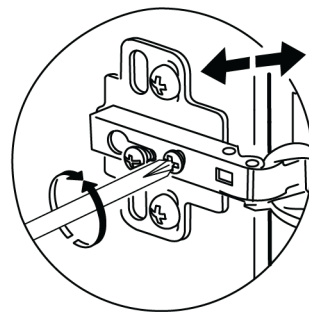

38^{step}

NSBK6531LOWH

Niche Storage Bookcase with Doors 65"H x 31"W

Missing Parts? Assembly Questions? Call us at 1-866-816-3822 or email help@regencyof.com for immediate assistance.