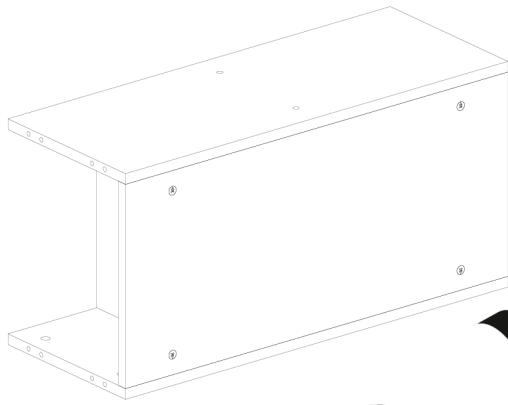

20.^{step}

NSBK6531LOWH
Niche Storage Bookcase with Doors 65"H x 31"W

Rotate

21.^{step}

Missing Parts? Assembly Questions? Call us at 1-866-816-3822 or email help@regencyof.com for immediate assistance.