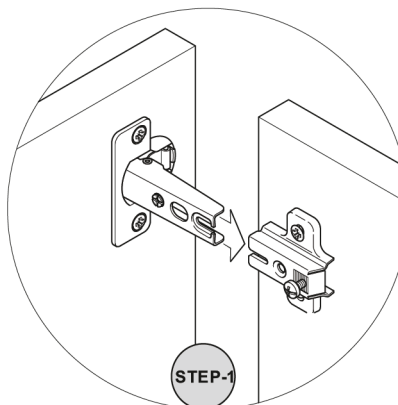

36^{step}

NSBK6531LOWH
Niche Storage Bookcase
with Doors 65"H x 31"W

Missing Parts? Assembly Questions? Call us at 1-866-816-3822 or email help@regencyof.com for immediate assistance.