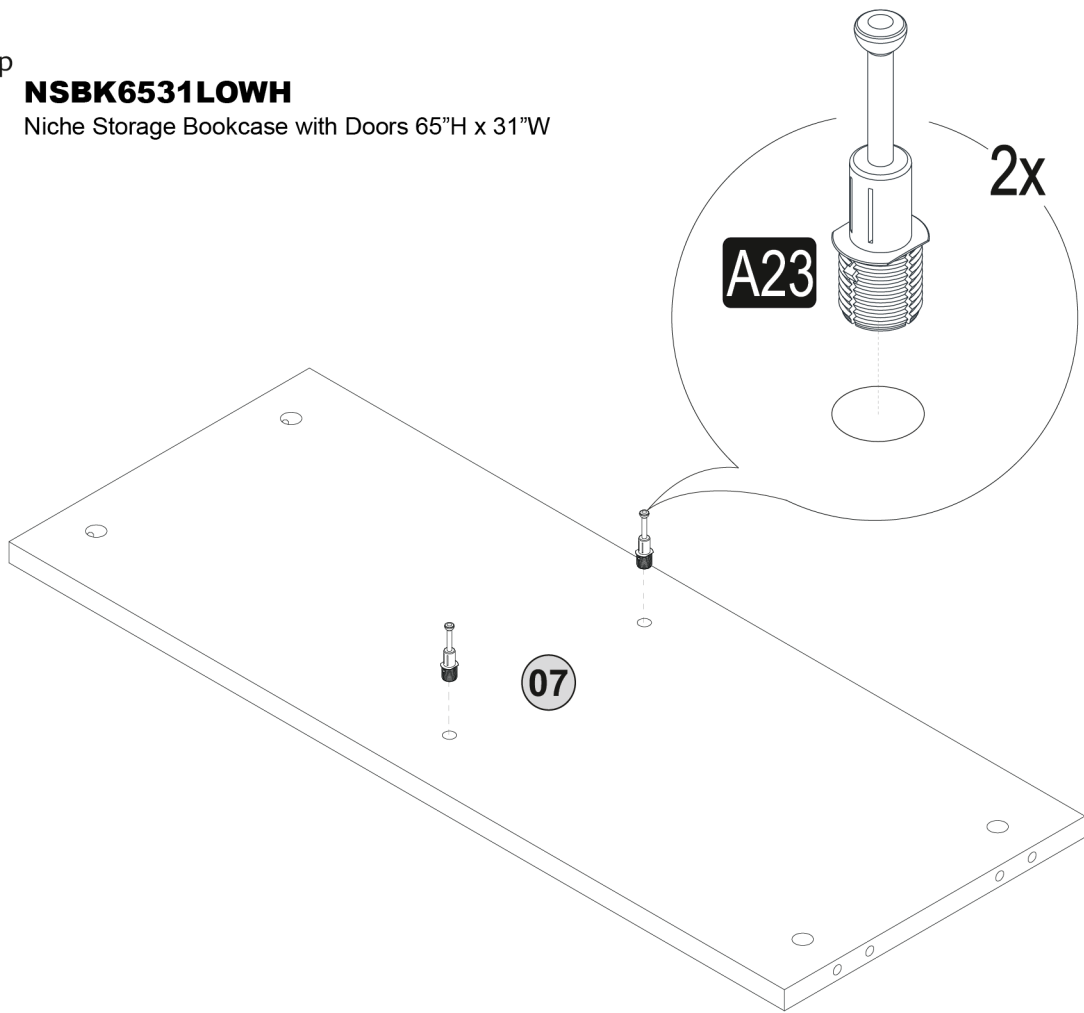

NSBK6531LOWH
Niche Storage Bookcase with
Doors 65"H x 31"W

23.^{step}

24.^{step}

NSBK6531LOWH

Niche Storage Bookcase with Doors 65"H x 31"W

25.^{step}

26.^{step}

NSBK6531LOWH
Niche Storage Bookcase with
Doors 65"H x 31"W