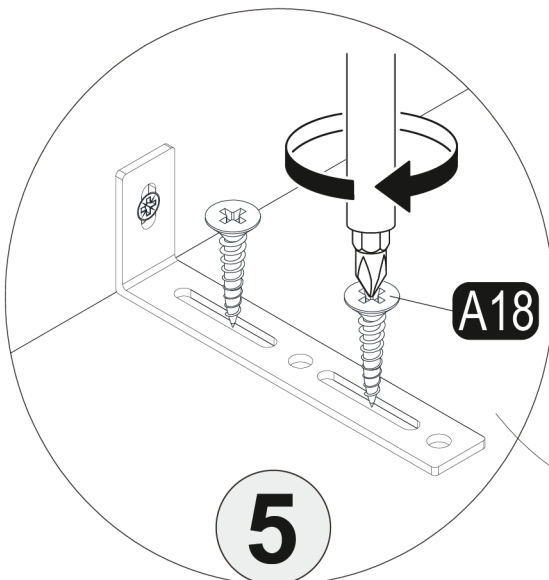

NSBK6531LOWH
Niche Storage Bookcase
with Doors 65"H x 31"W

Missing Parts? Assembly Questions? Call us at 1-866-816-3822 or email help@regencyof.com for immediate assistance.

37^{step}

NSBK6531LOWH

Niche Storage Bookcase
with Doors 65"H x 31"W