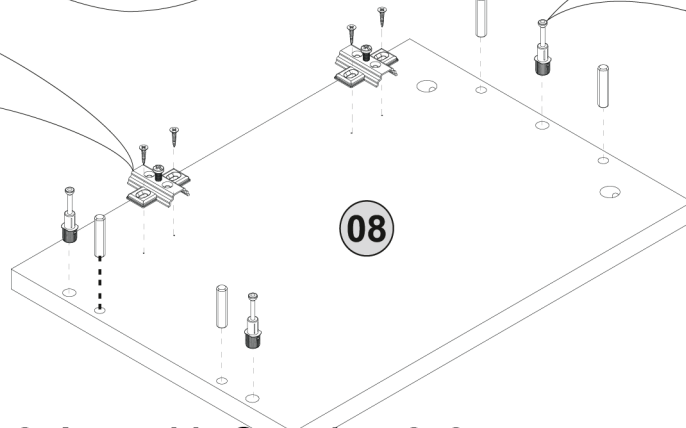

7 step

NSBK6531LOWH

Niche Storage Bookcase with Doors 65"H x 31"W

8 step