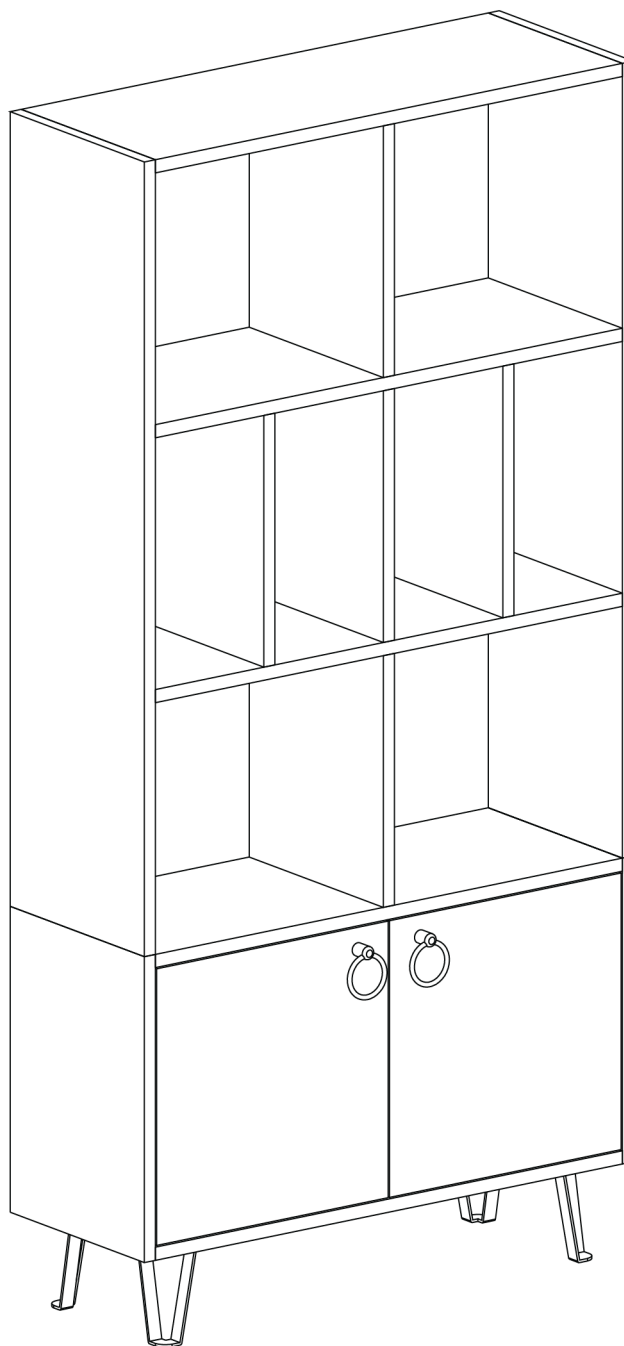

NSBK6531LOWH

Niche Storage Bookcase with Doors 65"H x 31"W

NSBK6531LOWH

Niche Storage Bookcase with Doors 65"H x 31"W

Missing Parts? Assembly Questions? Call us at 1-866-816-3822 or email help@regenc

Dear Customer,