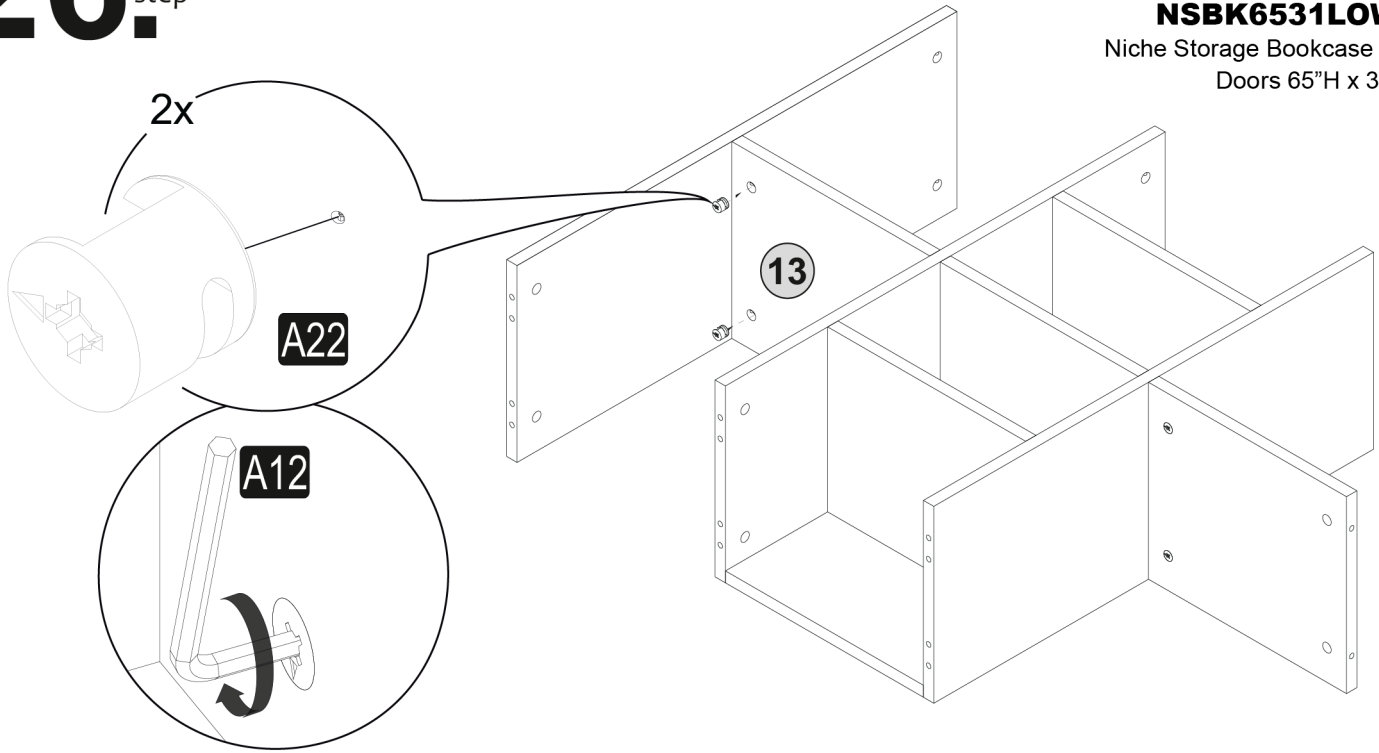

NSBK6531LOWH
Niche Storage Bookcase with
Doors 65"H x 31"W

23.^{step}

24.^{step}

NSBK6531LOWH

Niche Storage Bookcase with Doors 65"H x 31"W

25.^{step}

26.^{step}

NSBK6531LOWH
Niche Storage Bookcase with
Doors 65"H x 31"W