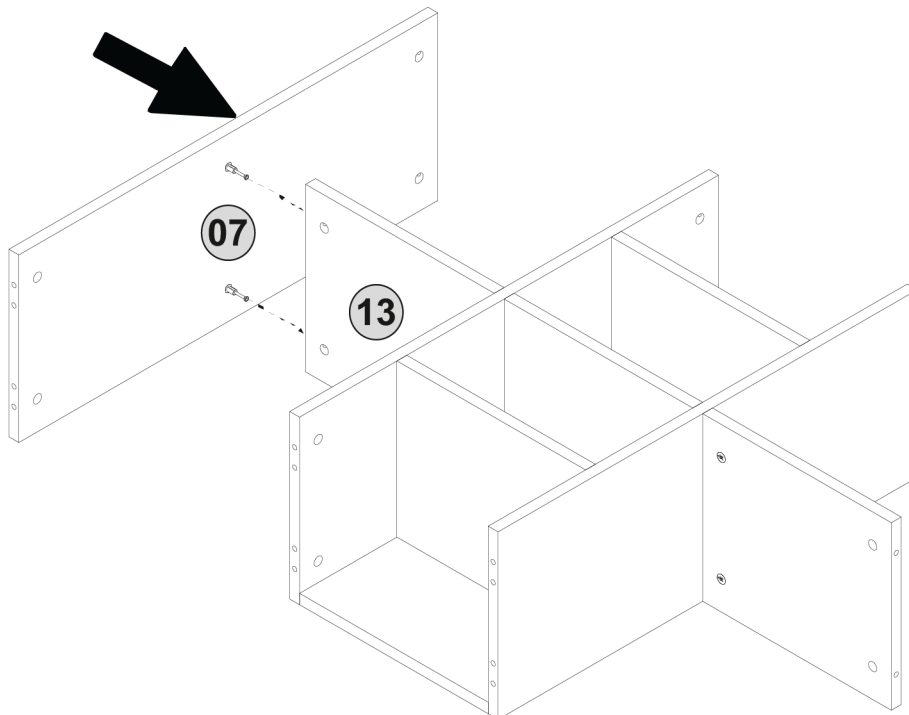

NSBK6531LOWH
Niche Storage Bookcase with
Doors 65"H x 31"W

23.^{step}

24.^{step}

NSBK6531LOWH

Niche Storage Bookcase with Doors 65"H x 31"W

25.^{step}

26.^{step}

NSBK6531LOWH
Niche Storage Bookcase with
Doors 65"H x 31"W