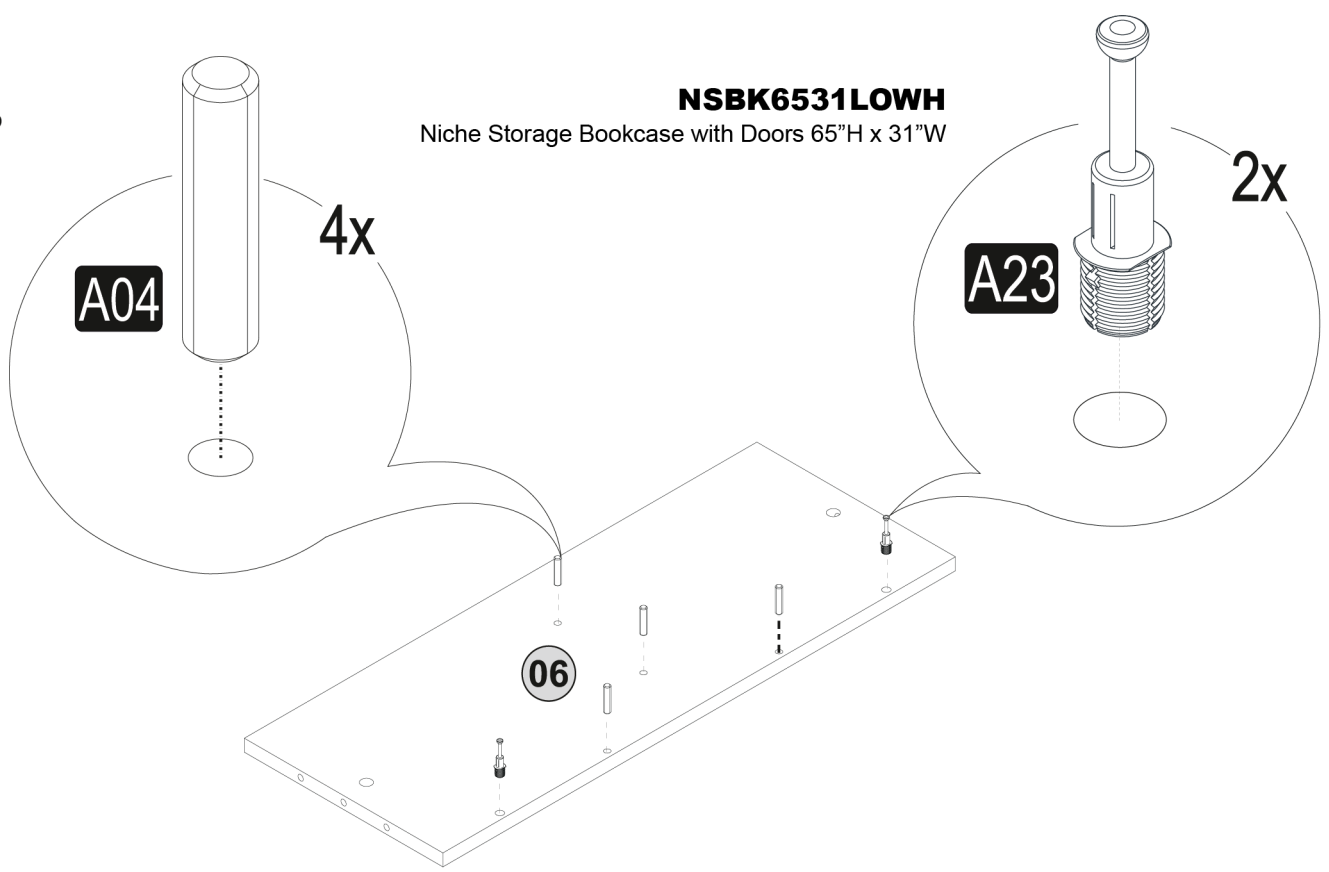

5._{step}

NSBK6531LOWH
Niche Storage Bookcase with Doors 65"H x 31"W

6._{step}