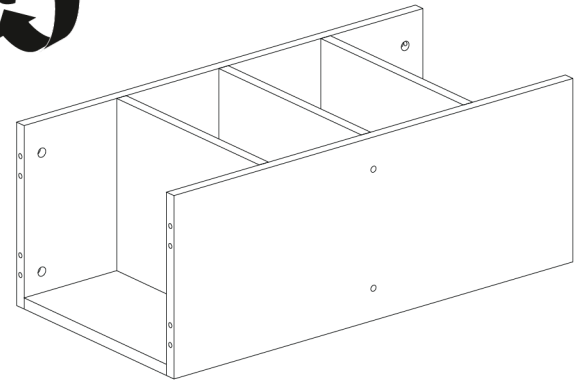

NSBK6531LOWH
Niche Storage Bookcase with Doors 65"H x 31"W

Rotate