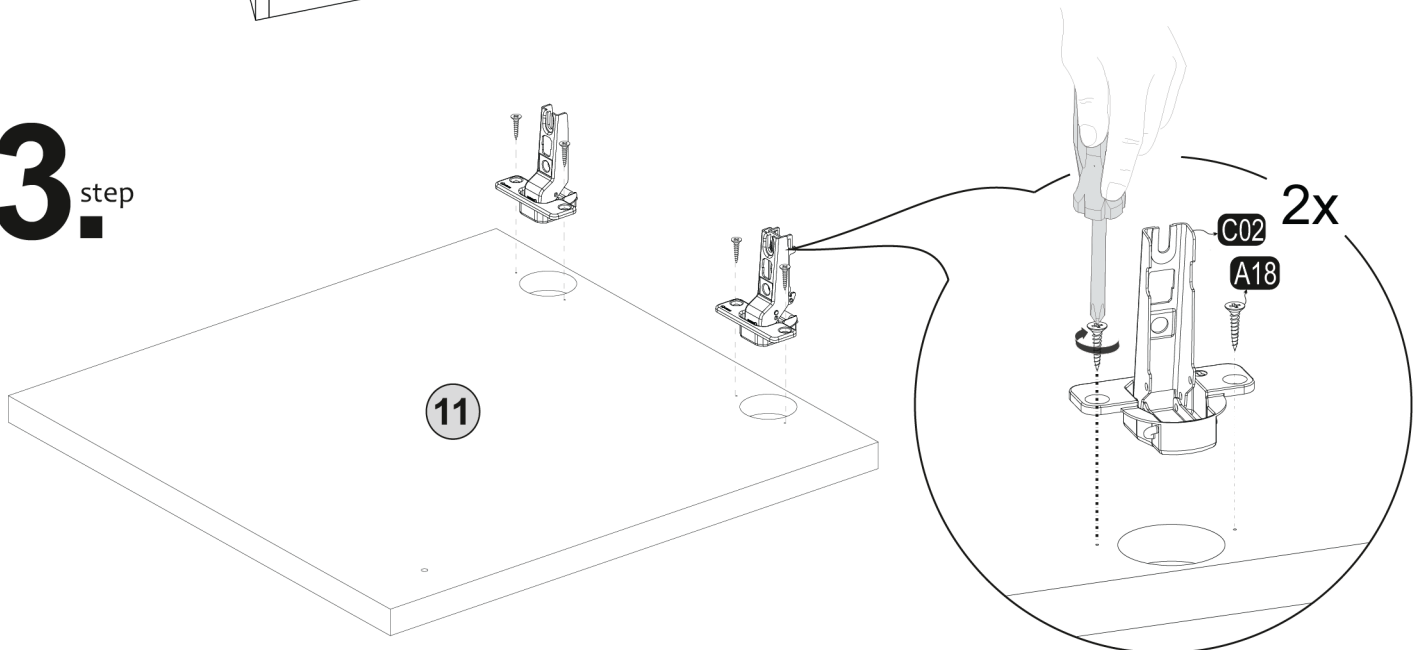

30. step

NSBK6531LOWH
Niche Storage Bookcase
with Doors 65"H x 31"W

31. step

32^{step}

NSBK6531LOWH

Niche Storage Bookcase with Doors 65"H x 31"W

33^{step}

Missing Parts? Assembly Questions? Call us at 1-866-816-3822 or email help@regencyof.com for immediate assistance.