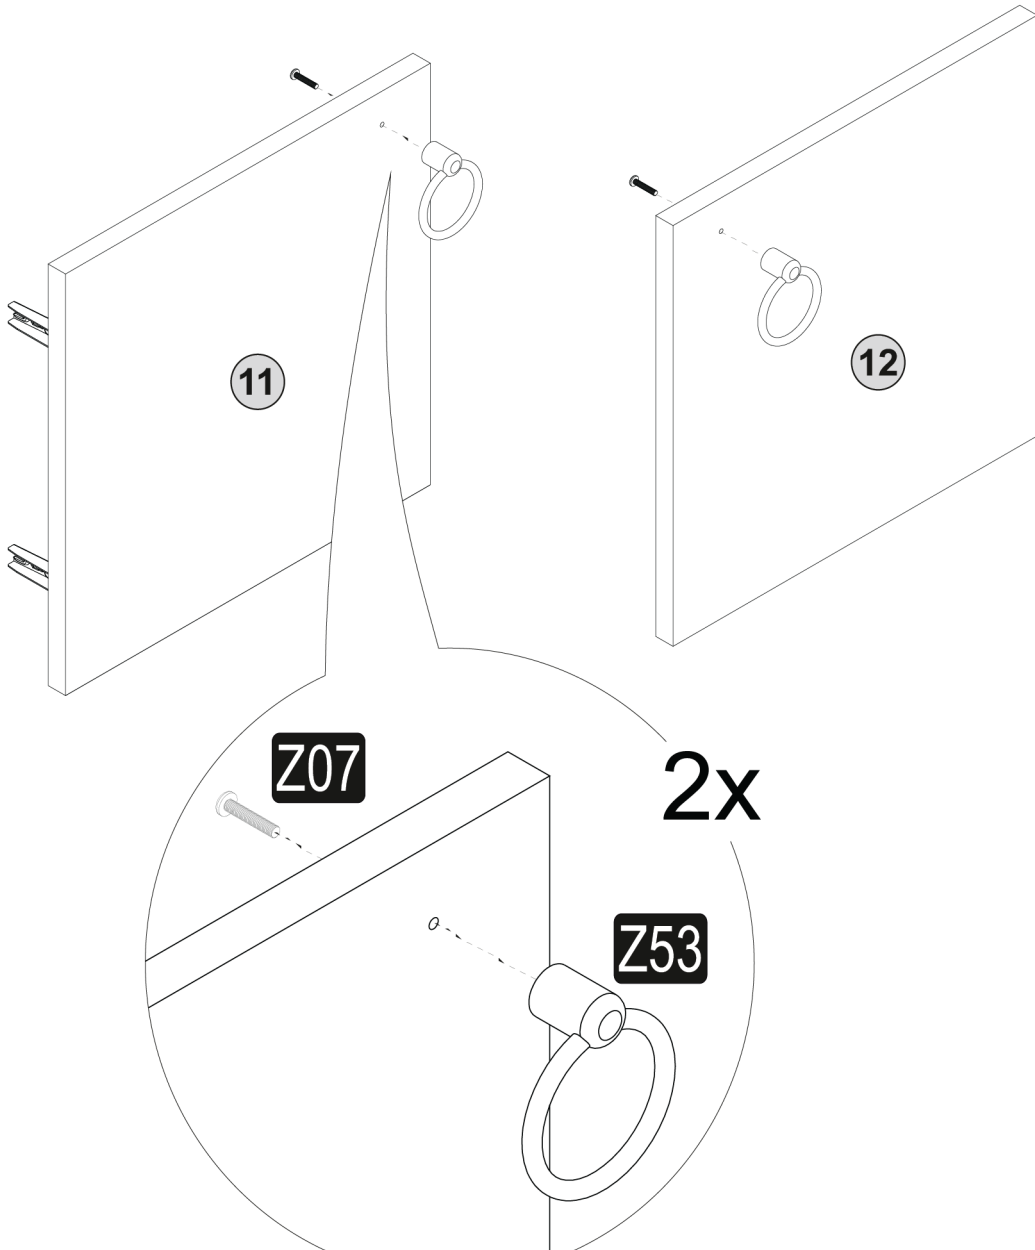

35.^{step}

Missing Parts? Assembly Questions? Call us at 1-866-816-3822 or email help@regencyof.com for immediate assistance.