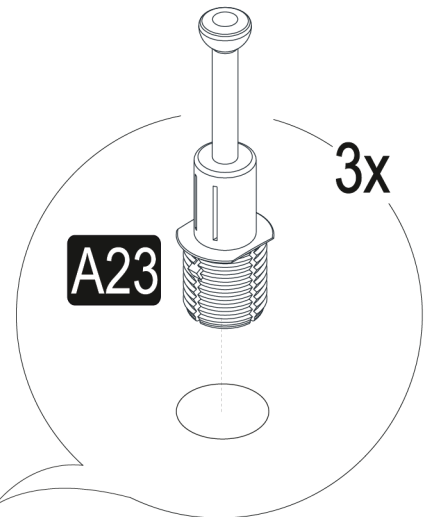

7 step

NSBK6531LOWH

Niche Storage Bookcase with Doors 65"H x 31"W

8 step