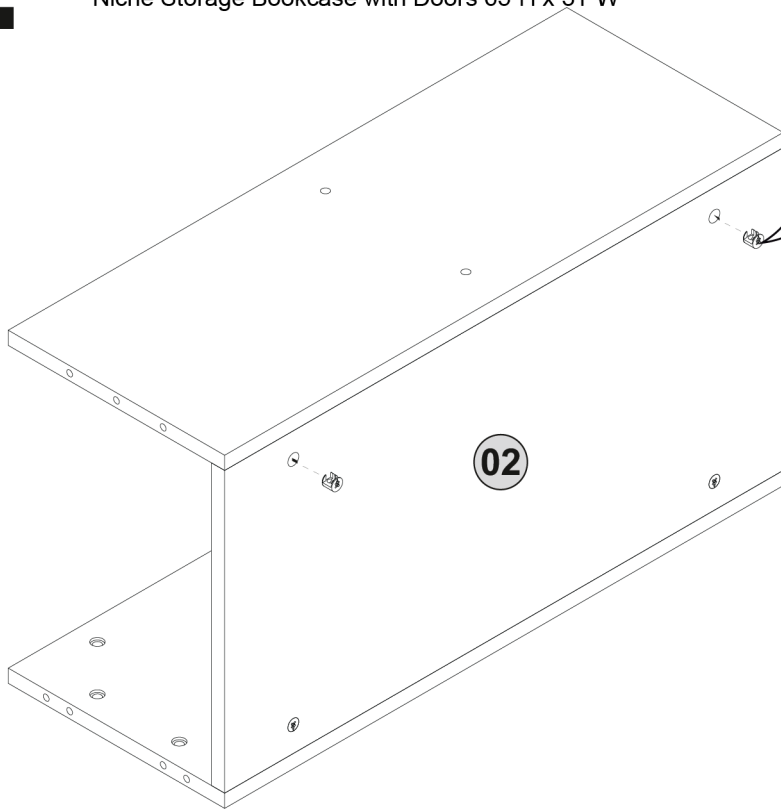

NSBK6531LOWH
Niche Storage Bookcase with Doors 65"H x 31"W

6._{step}

Missing Parts? Assembly Questions? Call us at 1-866-816-3822 or email help@regenc

7 step

NSBK6531LOWH

Niche Storage Bookcase with Doors 65"H x 31"W