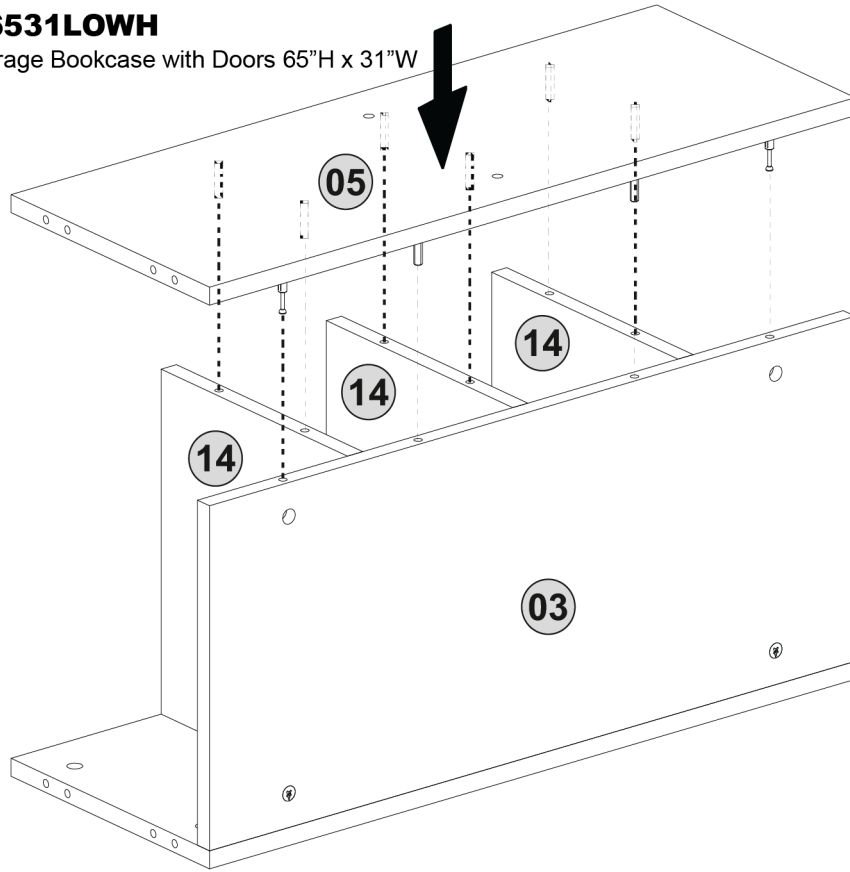

18.^{step}

NSBK6531LOWH

Niche Storage Bookcase with Doors 65"H x 31"W