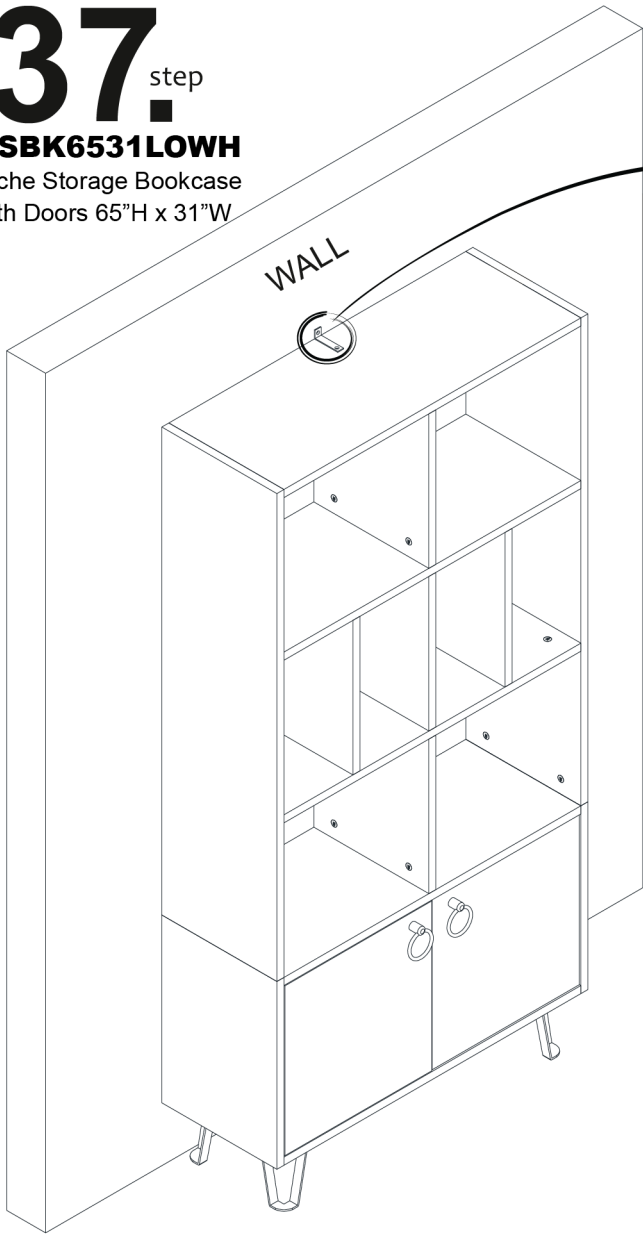

NSBK6531LOWH
Niche Storage Bookcase
with Doors 65"H x 31"W

Missing Parts? Assembly Questions? Call us at 1-866-816-3822 or email help@regencyof.com for immediate assistance.

37^{step}

NSBK6531LOWH

Niche Storage Bookcase
with Doors 65"H x 31"W