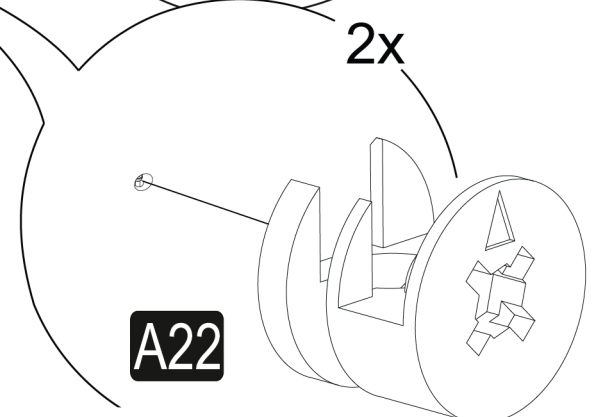

15.^{step}

18.^{step}

NSBK6531LOWH

Niche Storage Bookcase with Doors 65"H x 31"W

19.^{step}

Missing Parts? Assembly Questions? Call us at 1-866-816-3822 or email help@regencyof.com for immediate assistance.