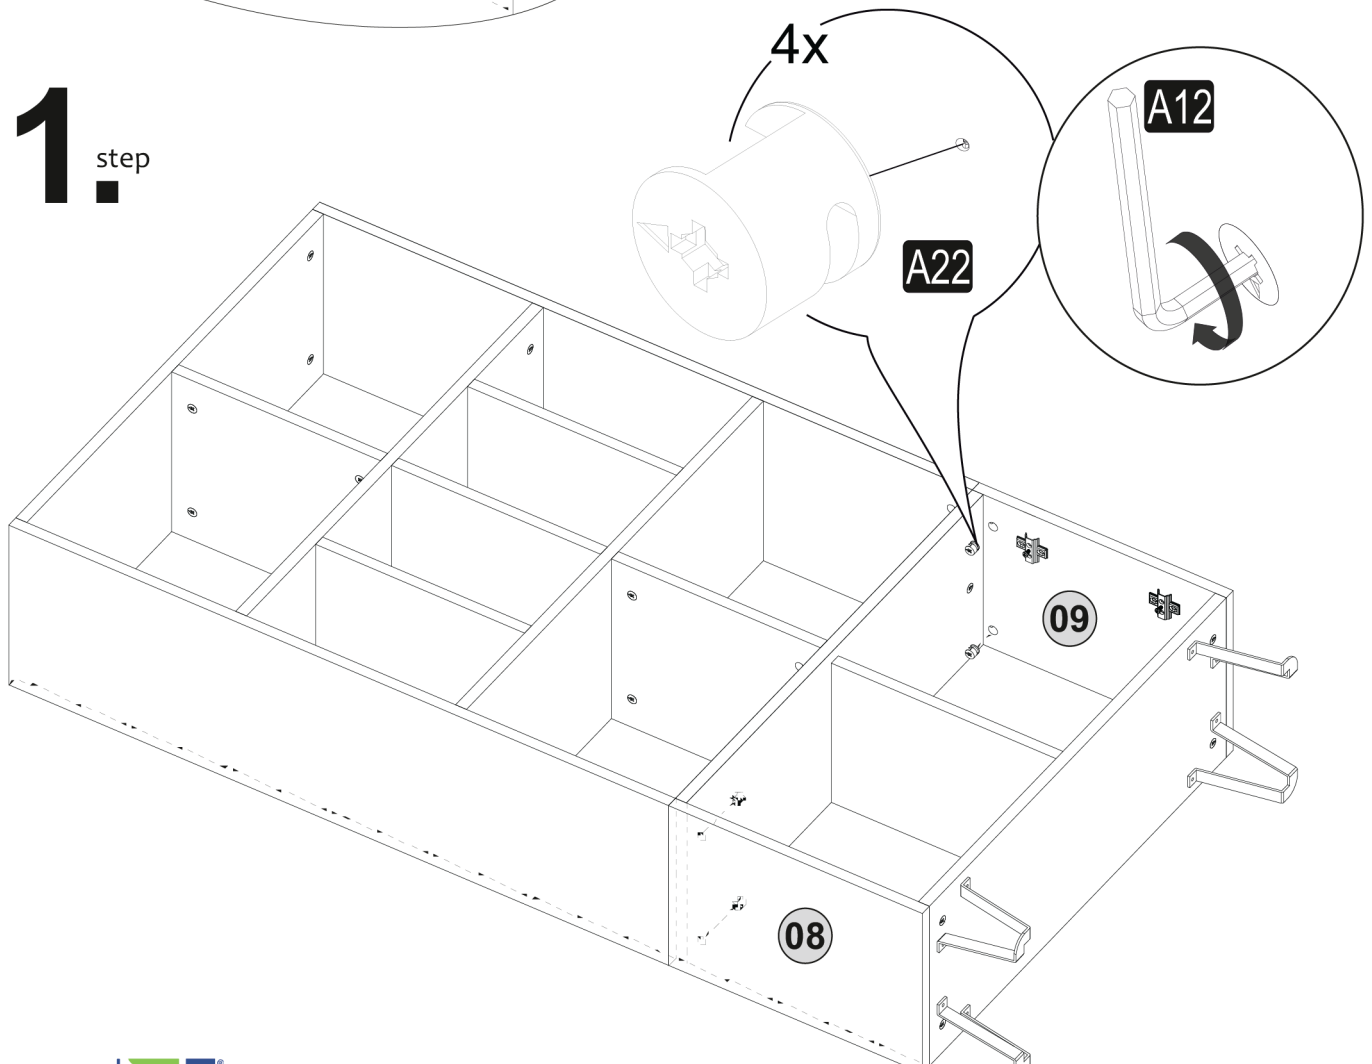

30. step

NSBK6531LOWH
Niche Storage Bookcase
with Doors 65"H x 31"W

31. step