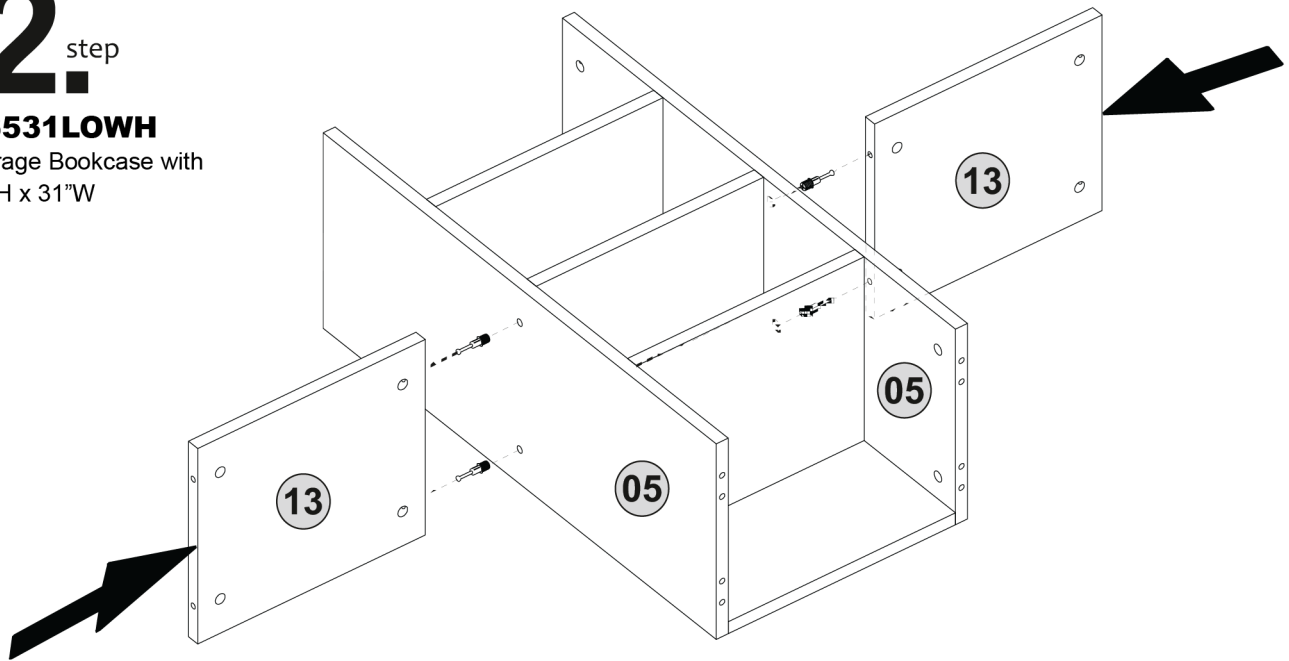

22.^{step}

NSBK6531LOWH
Niche Storage Bookcase with
Doors 65"H x 31"W