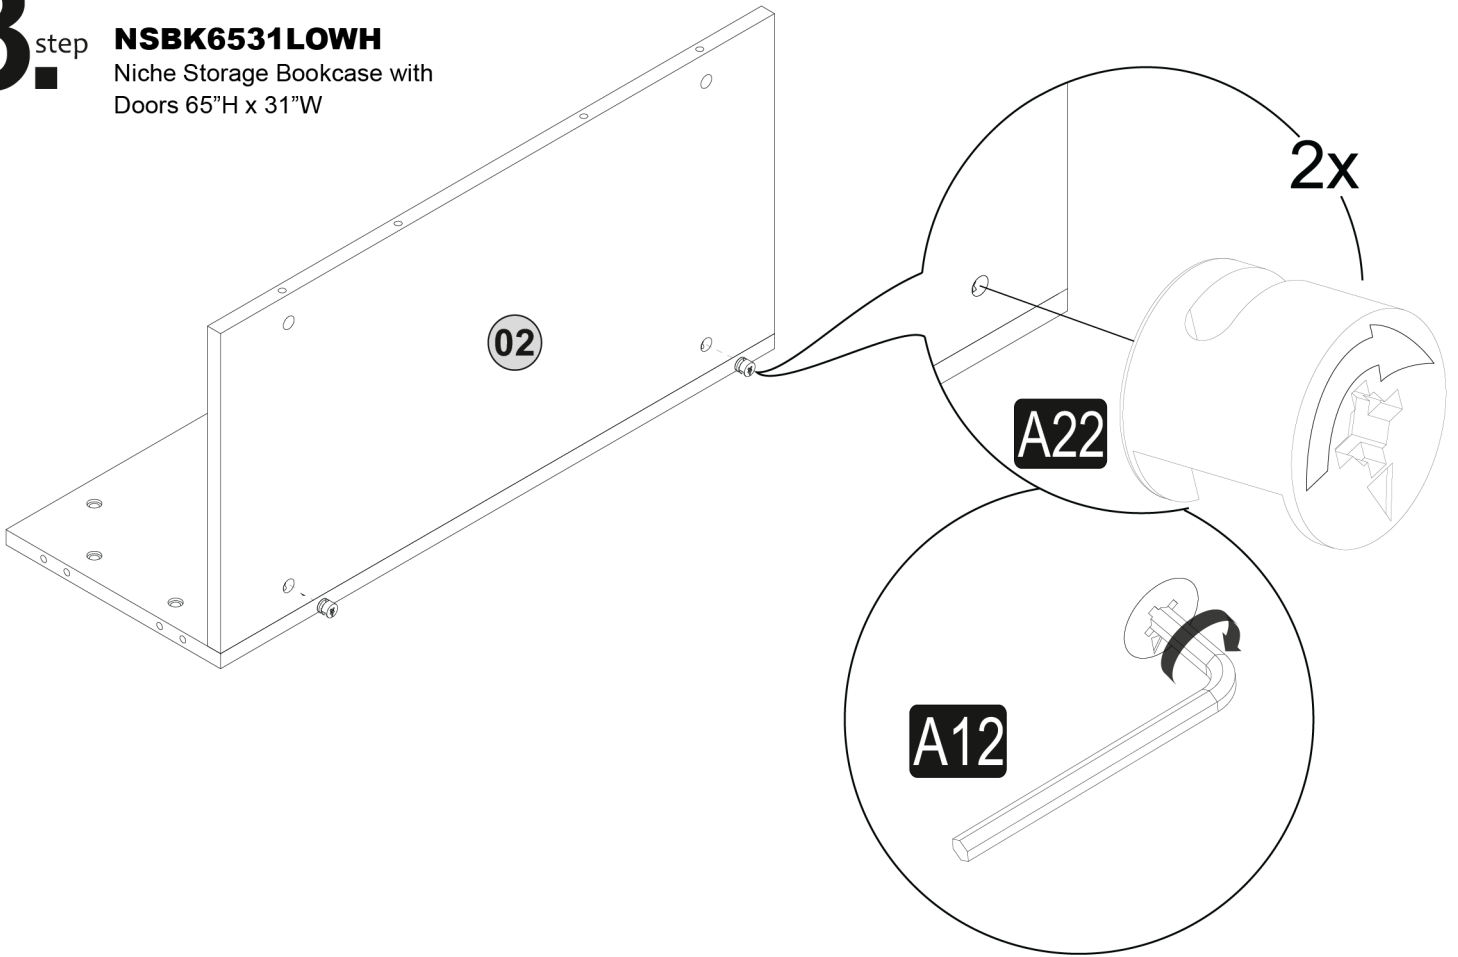

1. step

2. step

Missing Parts? Assembly Questions? Call us at 1-866-816-3822 or email help@regencyof.com for immediate assistance.

3 step

NSBK6531LOWH
Niche Storage Bookcase with
Doors 65"H x 31"W

4 step

5._{step}