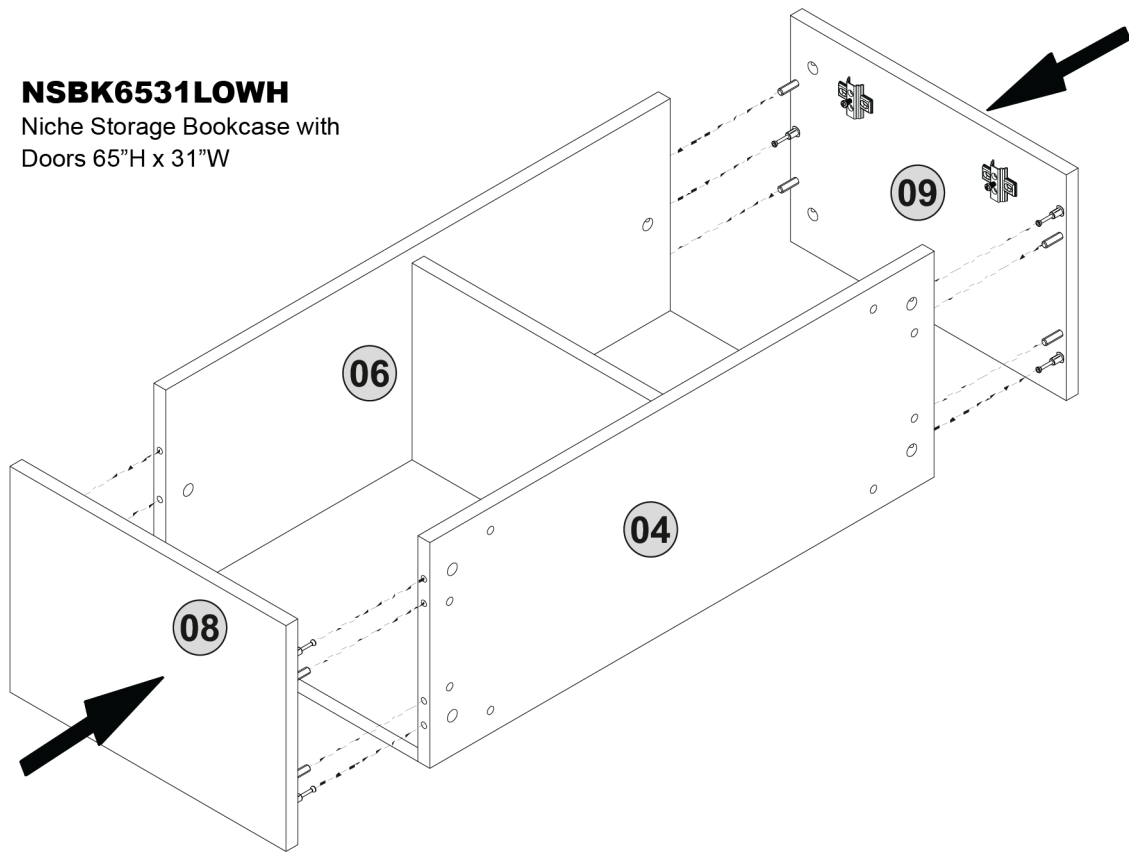

8 step

9^{step}

NSBK6531LOWH
Niche Storage Bookcase with
Doors 65"H x 31"W

10^{step}

Missing Parts? Assembly Questions? Call us at 1-866-816-3822 or email help@regenc

11^{step}

NSBK6531LOWH
Niche Storage Bookcase with
Doors 65"H x 31"W