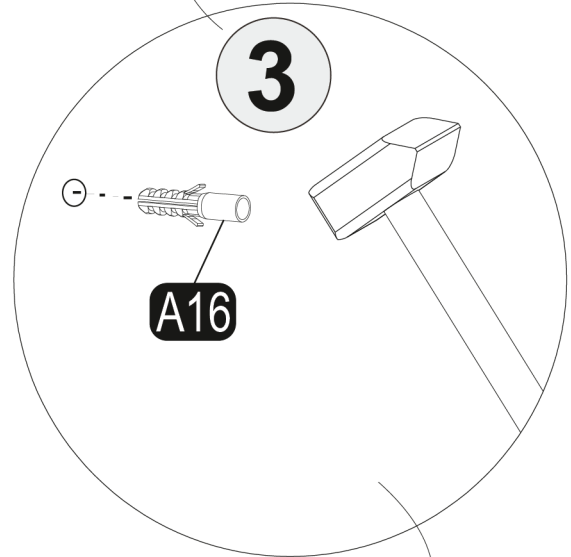

NSBK6531LOWH
Niche Storage Bookcase
with Doors 65"H x 31"W

Missing Parts? Assembly Questions? Call us at 1-866-816-3822 or email help@regencyof.com for immediate assistance.

37^{step}

NSBK6531LOWH

Niche Storage Bookcase
with Doors 65"H x 31"W