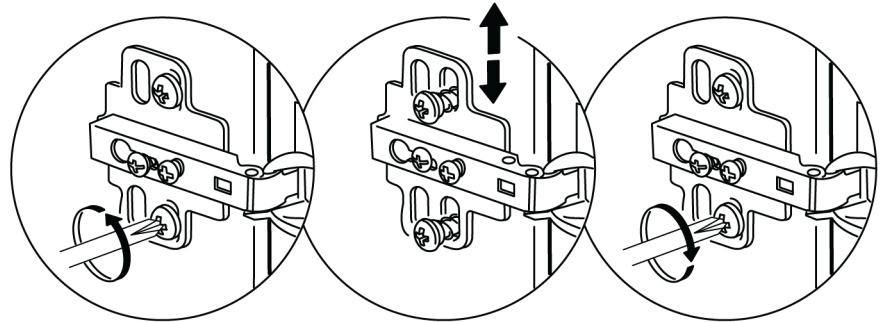

38^{step}

NSBK6531LOWH

Niche Storage Bookcase with Doors 65"H x 31"W

Missing Parts? Assembly Questions? Call us at 1-866-816-3822 or email help@regencyof.com for immediate assistance.