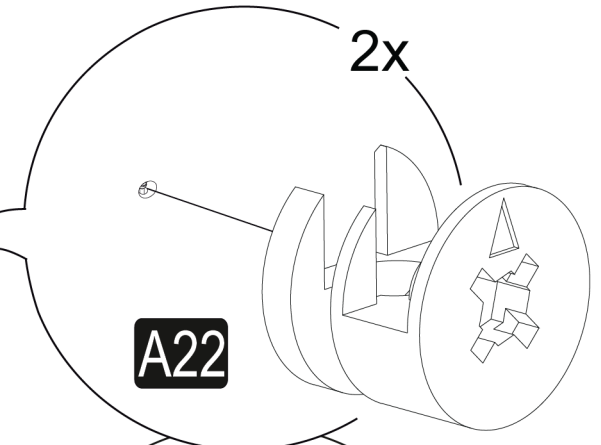

NSBK6531LOWH
Niche Storage Bookcase with Doors 65"H x 31"W

6._{step}

Missing Parts? Assembly Questions? Call us at 1-866-816-3822 or email help@regenc

7 step

NSBK6531LOWH

Niche Storage Bookcase with Doors 65"H x 31"W