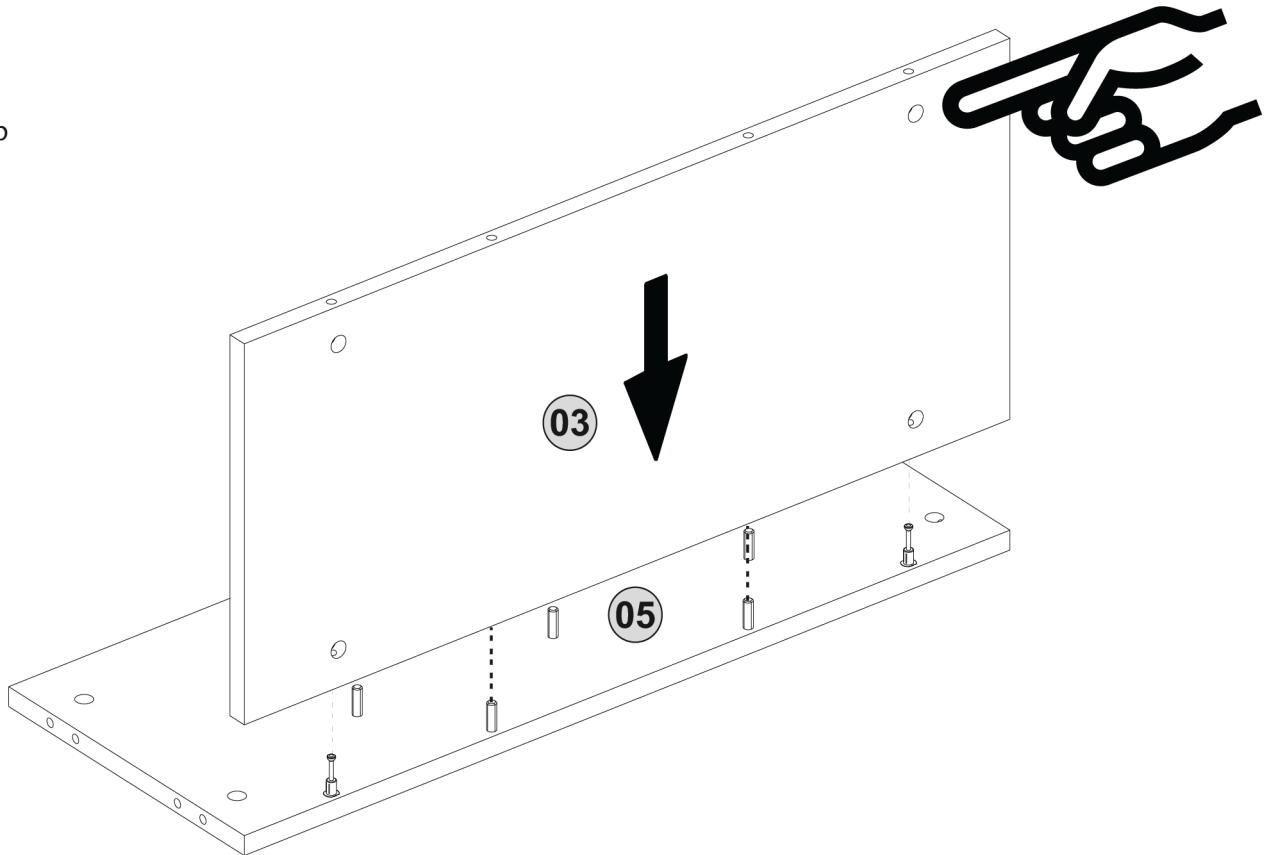

14.^{step}

NSBK6531LOWH
Niche Storage Bookcase with Doors 65"H x 31"W

15.^{step}