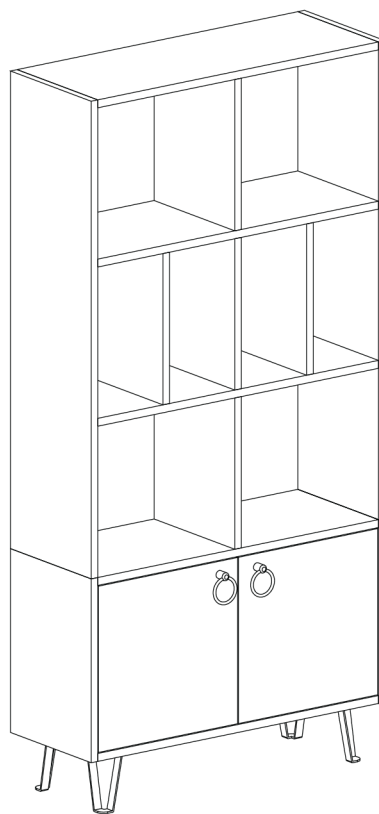

38^{step}

NSBK6531LOWH

Niche Storage Bookcase with Doors 65"H x 31"W

Missing Parts? Assembly Questions? Call us at 1-866-816-3822 or email help@regencyof.com for immediate assistance.

NSBK6531LOWH

Niche Storage Bookcase with Doors 65"H x 31"W