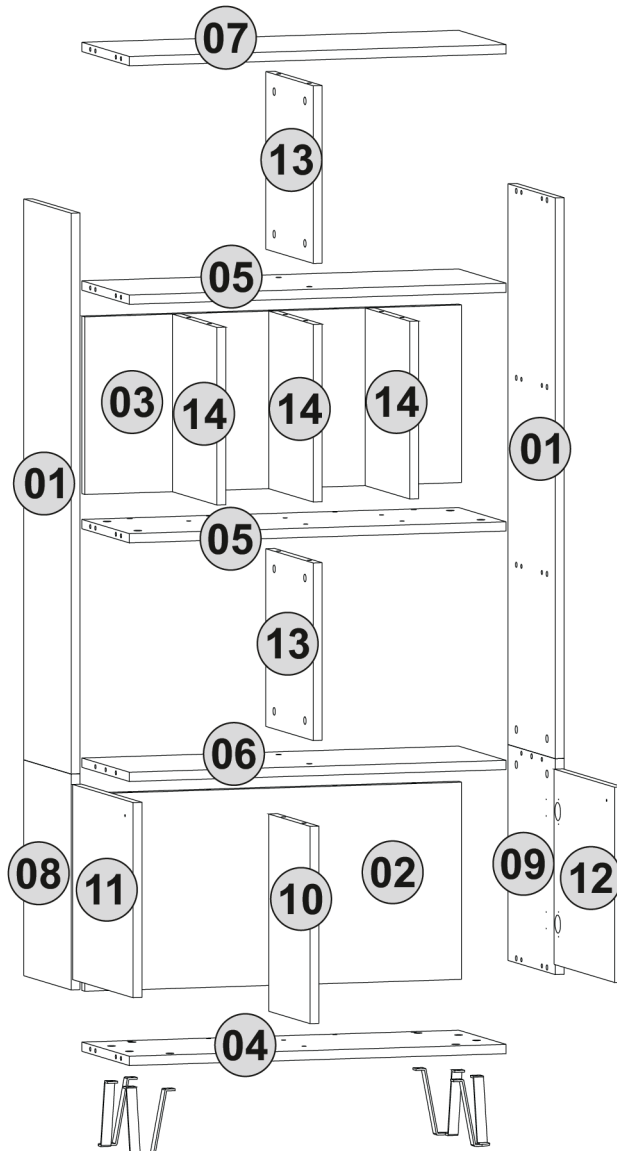

Follow the installation steps in the order as shown.
Position the parts as shown in the installation guide steps.

ACCESSORY LIST

A22 Minifix k18  42x	A23 Minifix M10  34x	A31 DFM6 - 68  4x	A04 Ø8  44x	A12 4 SW  2x
C04 Ma  4x	C02 Tam Deve Boynu Menteşe  4x	A18 3,5x18  18x	Z53 Siyah halka Kulp  2x	Z07 4x22kv  2x
Z22 Metal Ayak AY002  4x	B11 10 (black)mm  8x	B10 Perçin  8x	A06 18 mm C1 28x C2 22x 	A87 15x90x30  1x
A16 Ø8  1x	A17 4x50  1x			