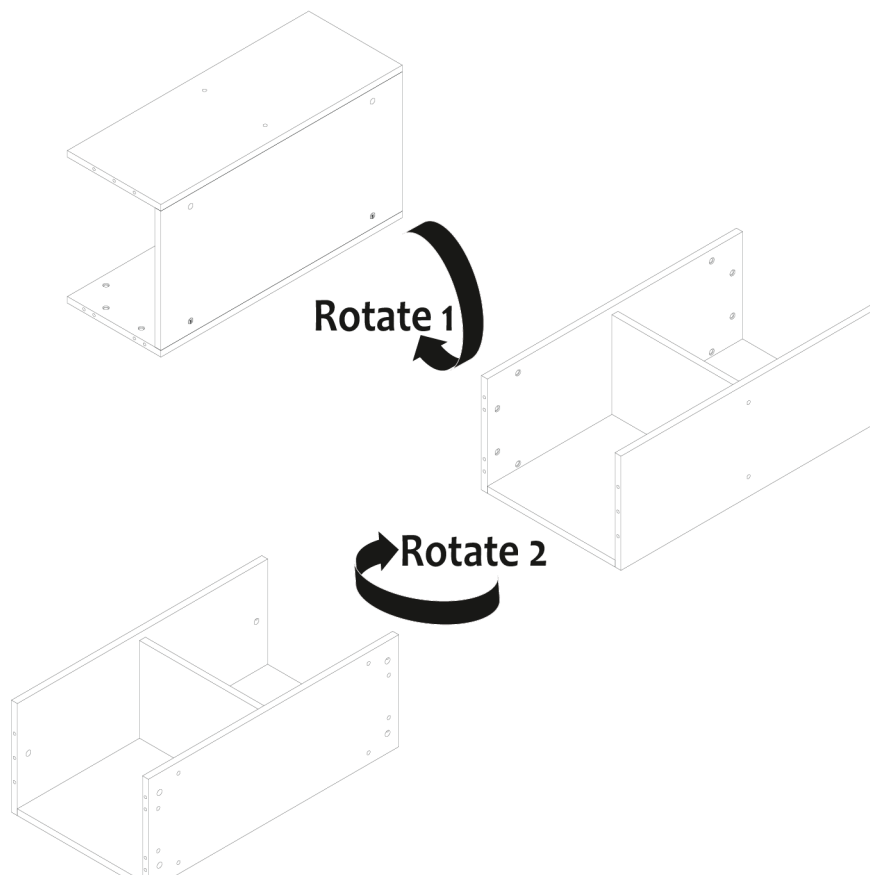

8 step

9^{step}

NSBK6531LOWH
Niche Storage Bookcase with
Doors 65"H x 31"W

10^{step}

Missing Parts? Assembly Questions? Call us at 1-866-816-3822 or email help@regenc

11^{step}

NSBK6531LOWH
Niche Storage Bookcase with
Doors 65"H x 31"W