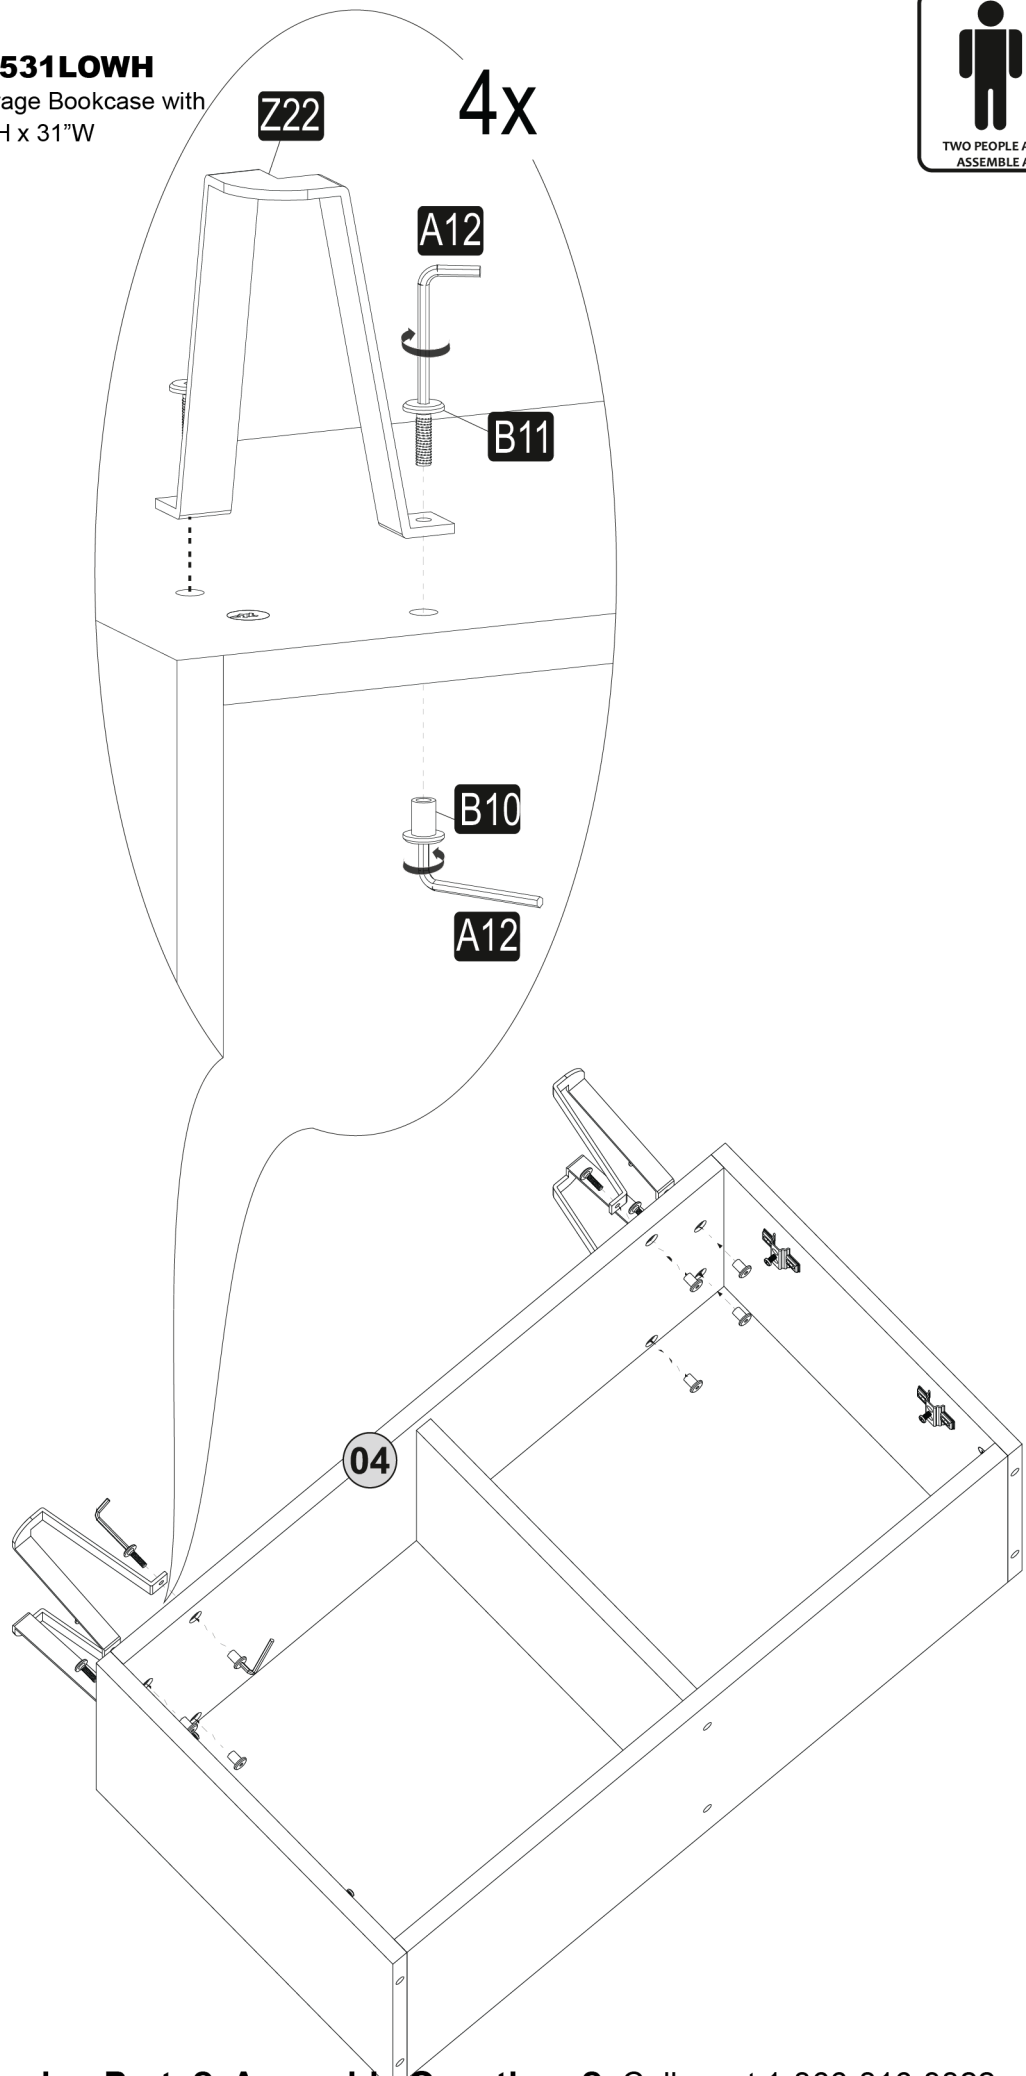

13^{step}

NSBK6531LOWH
Niche Storage Bookcase with
Doors 65"H x 31"W

Missing Parts? Assembly Questions? Call us at 1-866-816-3822 or email help@regenc