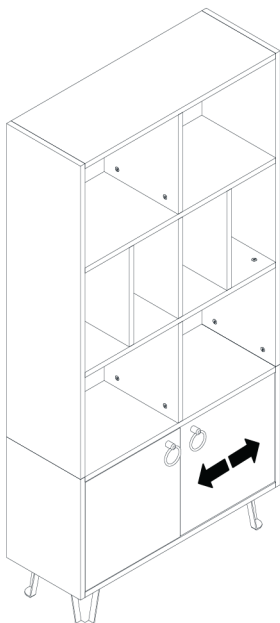

38^{step}

NSBK6531LOWH

Niche Storage Bookcase with Doors 65"H x 31"W

Missing Parts? Assembly Questions? Call us at 1-866-816-3822 or email help@regencyof.com for immediate assistance.