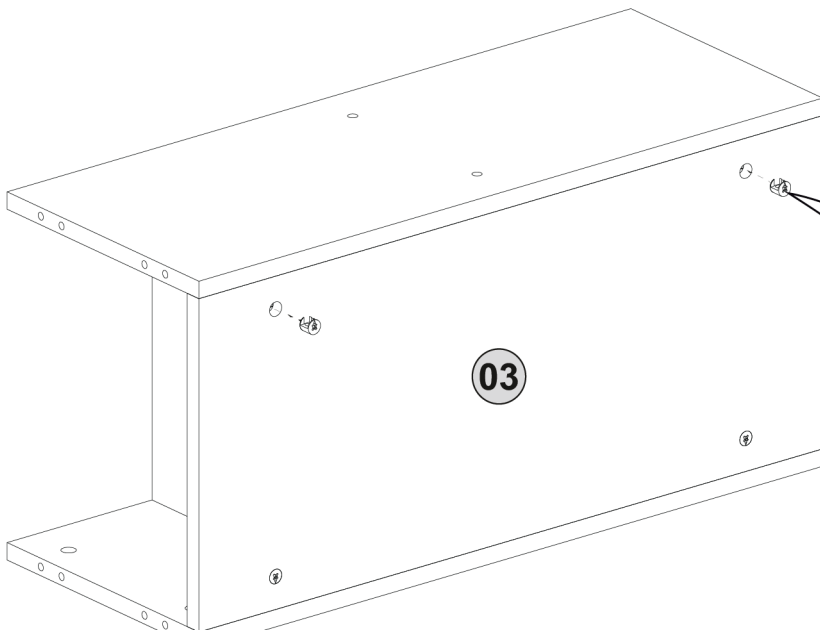

15.^{step}

18.^{step}

NSBK6531LOWH

Niche Storage Bookcase with Doors 65"H x 31"W

19.^{step}

Missing Parts? Assembly Questions? Call us at 1-866-816-3822 or email help@regencyof.com for immediate assistance.