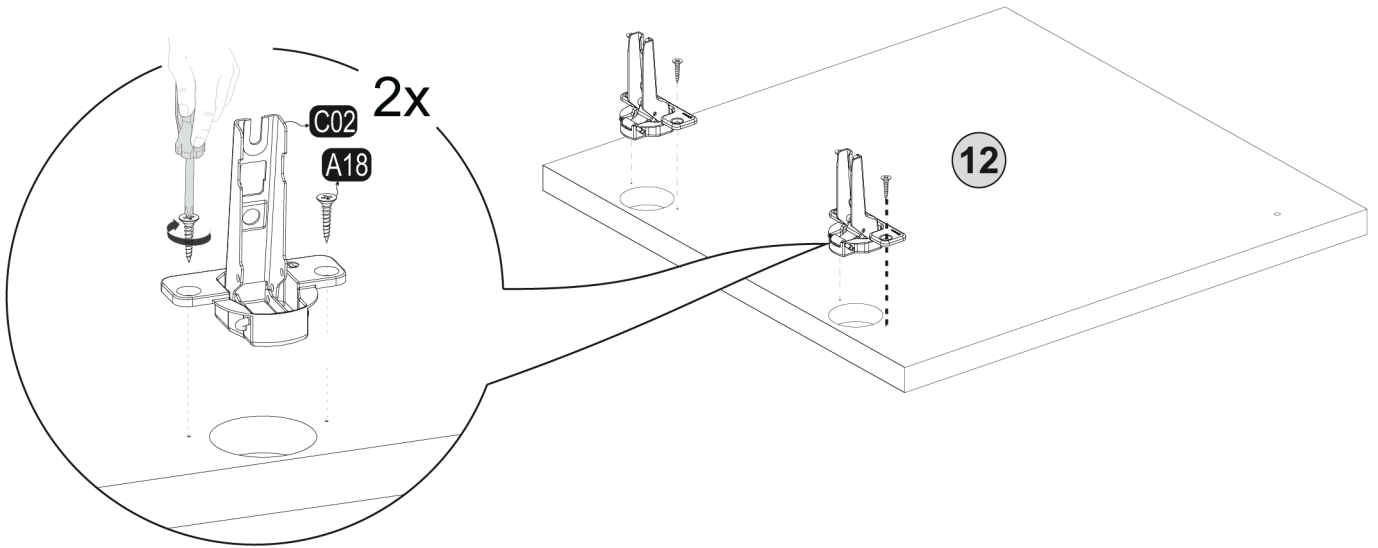

34.^{step}

NSBK6531LOWH

Niche Storage Bookcase with Doors 65"H x 31"W