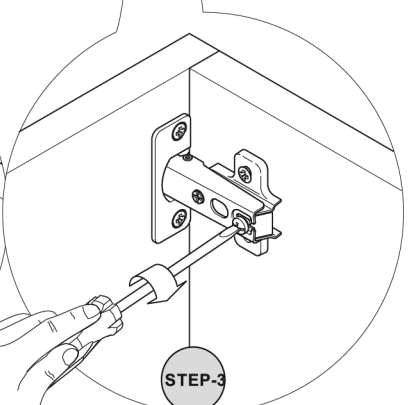

36^{step}

NSBK6531LOWH
Niche Storage Bookcase
with Doors 65"H x 31"W

Missing Parts? Assembly Questions? Call us at 1-866-816-3822 or email help@regencyof.com for immediate assistance.