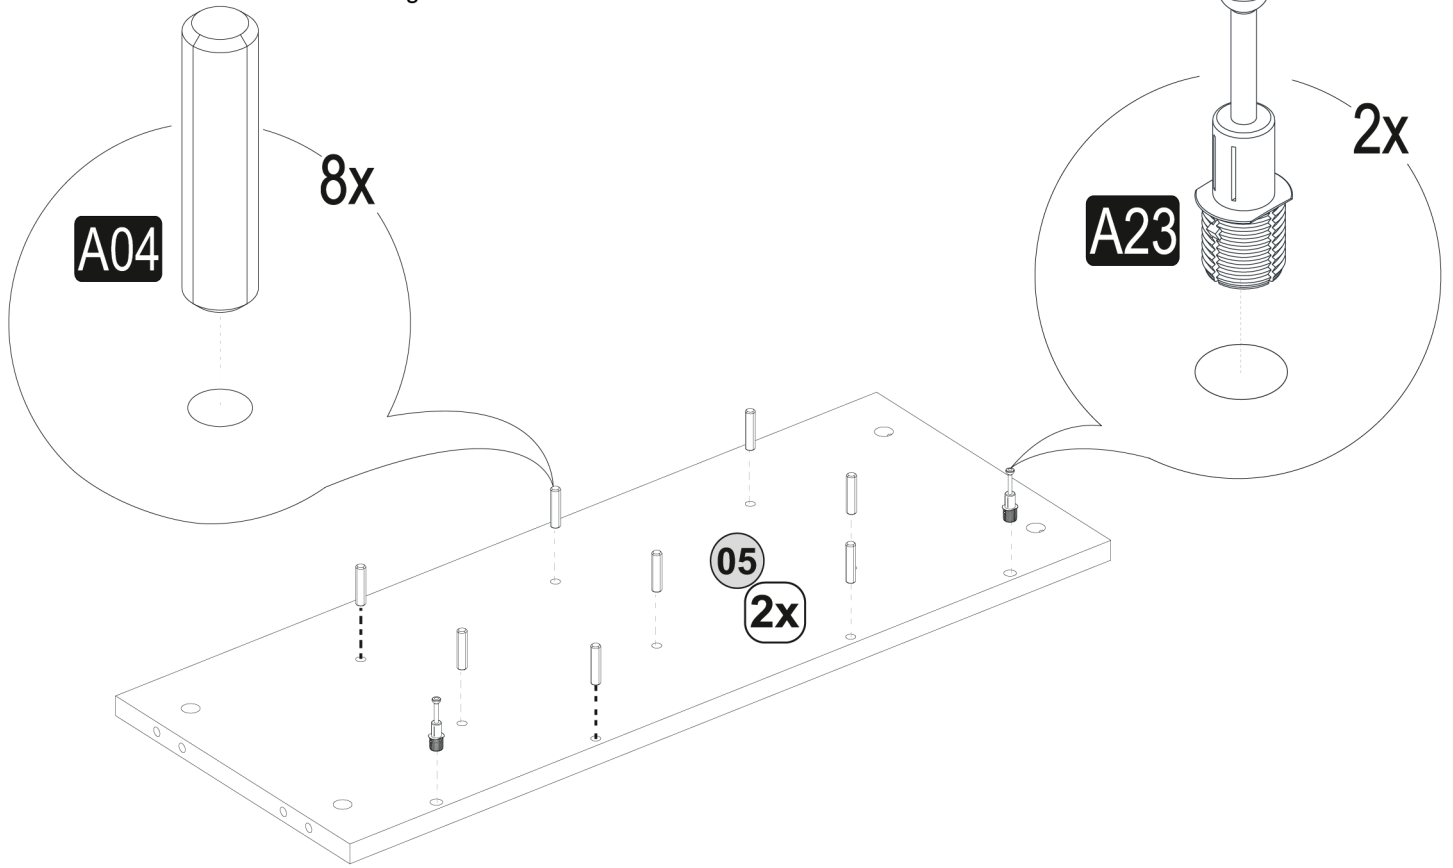

12^{step}

13^{step}

NSBK6531LOWH
Niche Storage Bookcase with
Doors 65"H x 31"W

Missing Parts? Assembly Questions? Call us at 1-866-816-3822 or email help@regenc

14.^{step}

NSBK6531LOWH
Niche Storage Bookcase with Doors 65"H x 31"W