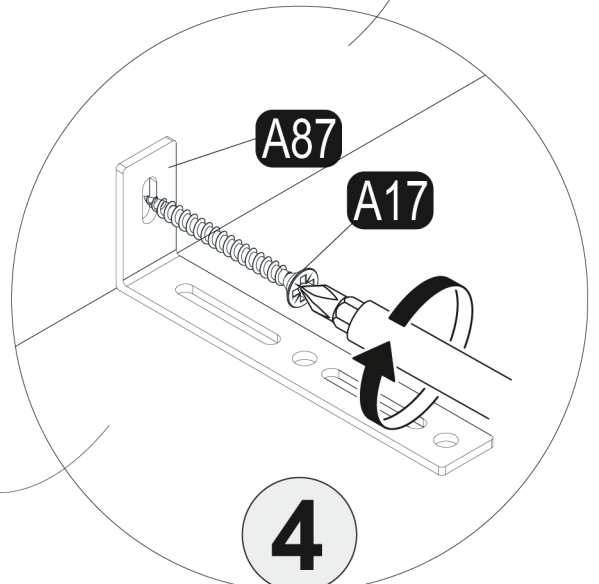

NSBK6531LOWH
Niche Storage Bookcase
with Doors 65"H x 31"W

Missing Parts? Assembly Questions? Call us at 1-866-816-3822 or email help@regencyof.com for immediate assistance.

37^{step}

NSBK6531LOWH

Niche Storage Bookcase
with Doors 65"H x 31"W