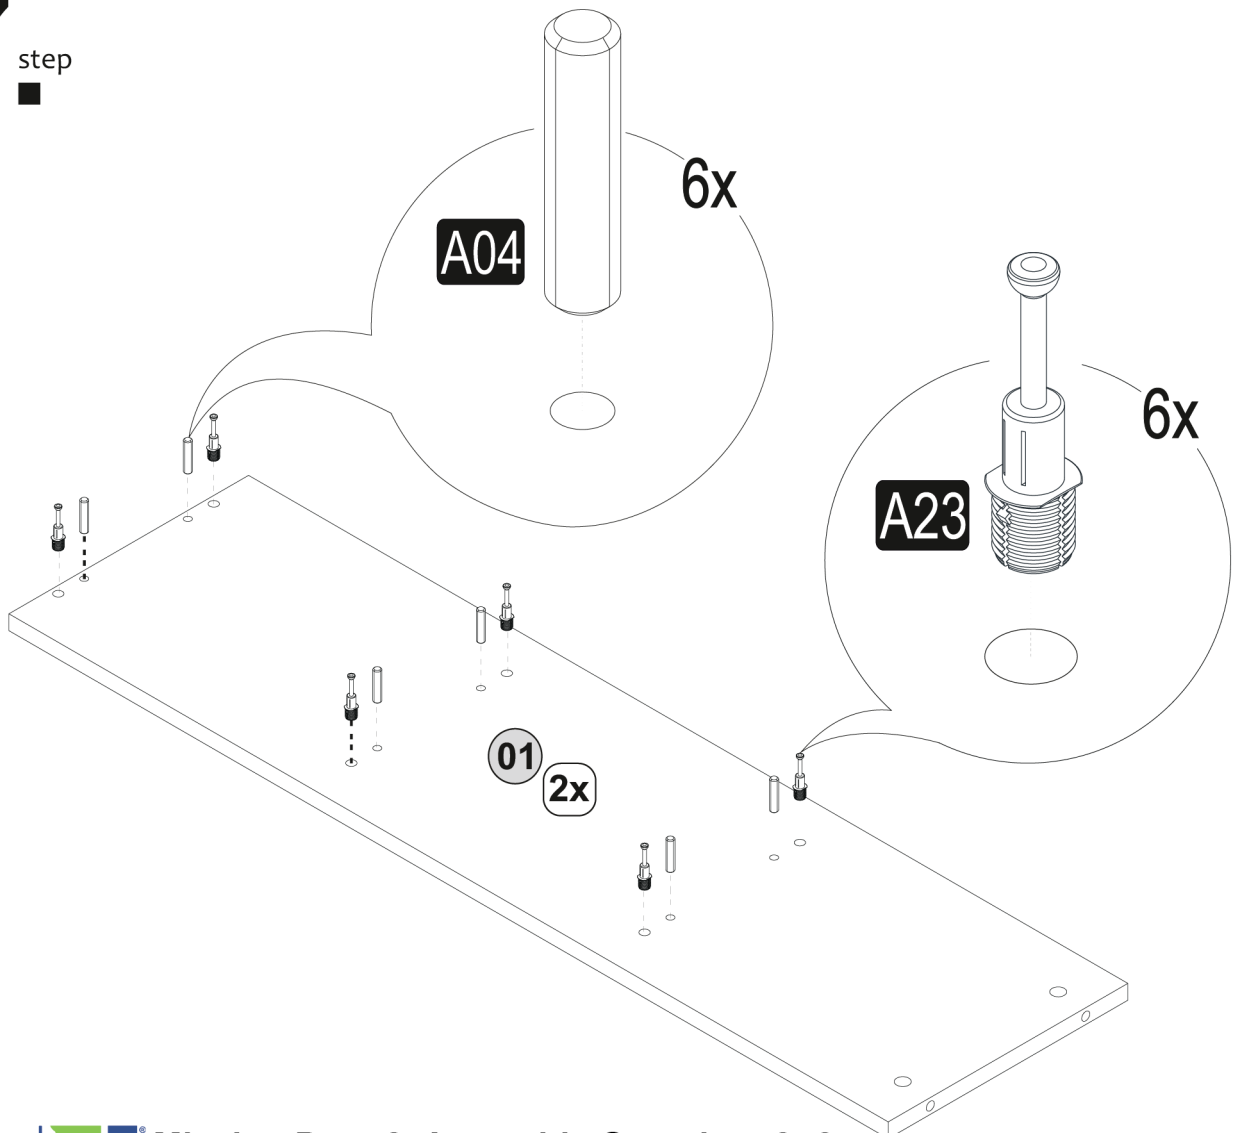

26.^{step}

NSBK6531LOWH
Niche Storage Bookcase with
Doors 65"H x 31"W

27.^{step}