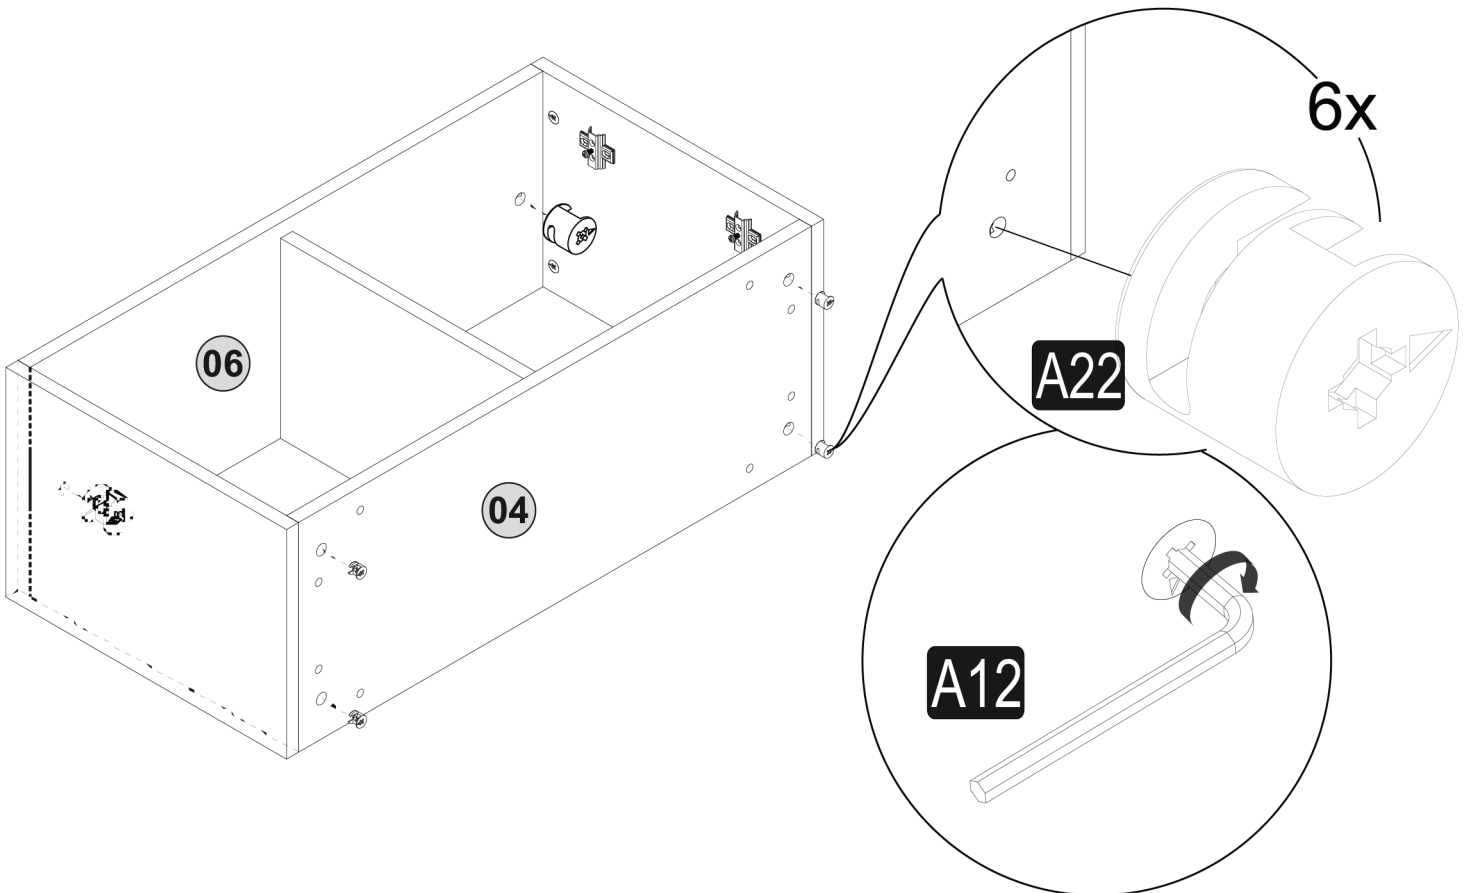

11^{step}

NSBK6531LOWH
Niche Storage Bookcase with
Doors 65"H x 31"W

12^{step}