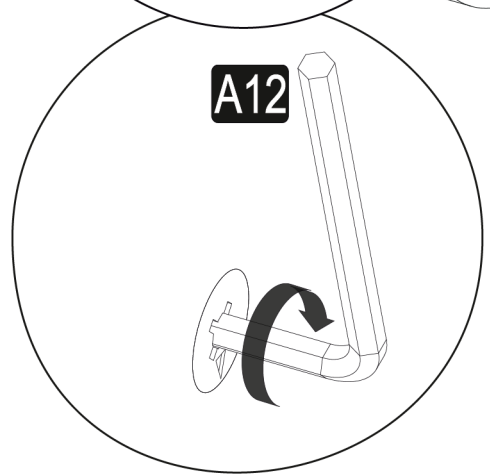

NSBK6531LOWH
Niche Storage Bookcase with Doors 65"H x 31"W

6._{step}

Missing Parts? Assembly Questions? Call us at 1-866-816-3822 or email help@regenc

7 step

NSBK6531LOWH

Niche Storage Bookcase with Doors 65"H x 31"W