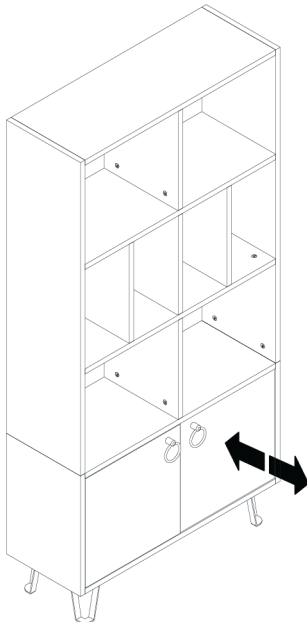

38^{step}

NSBK6531LOWH

Niche Storage Bookcase with Doors 65"H x 31"W

Missing Parts? Assembly Questions? Call us at 1-866-816-3822 or email help@regencyof.com for immediate assistance.