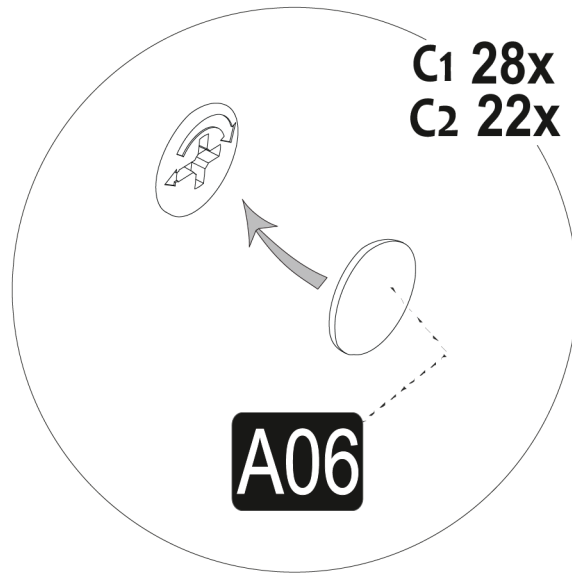

36^{step}

NSBK6531LOWH
Niche Storage Bookcase
with Doors 65"H x 31"W

Missing Parts? Assembly Questions? Call us at 1-866-816-3822 or email help@regencyof.com for immediate assistance.