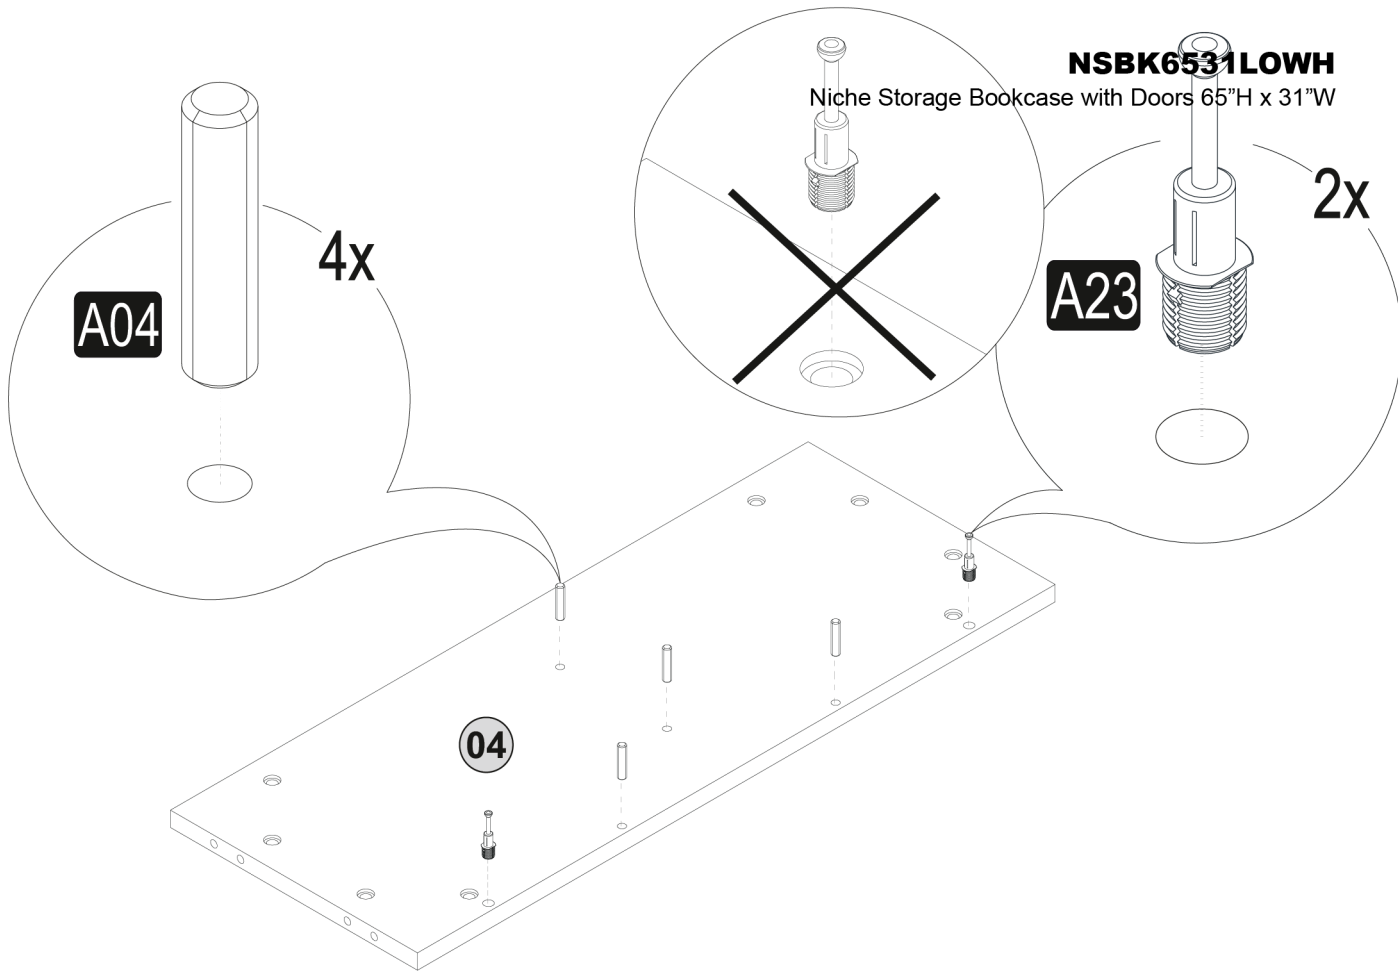

1. step

2. step