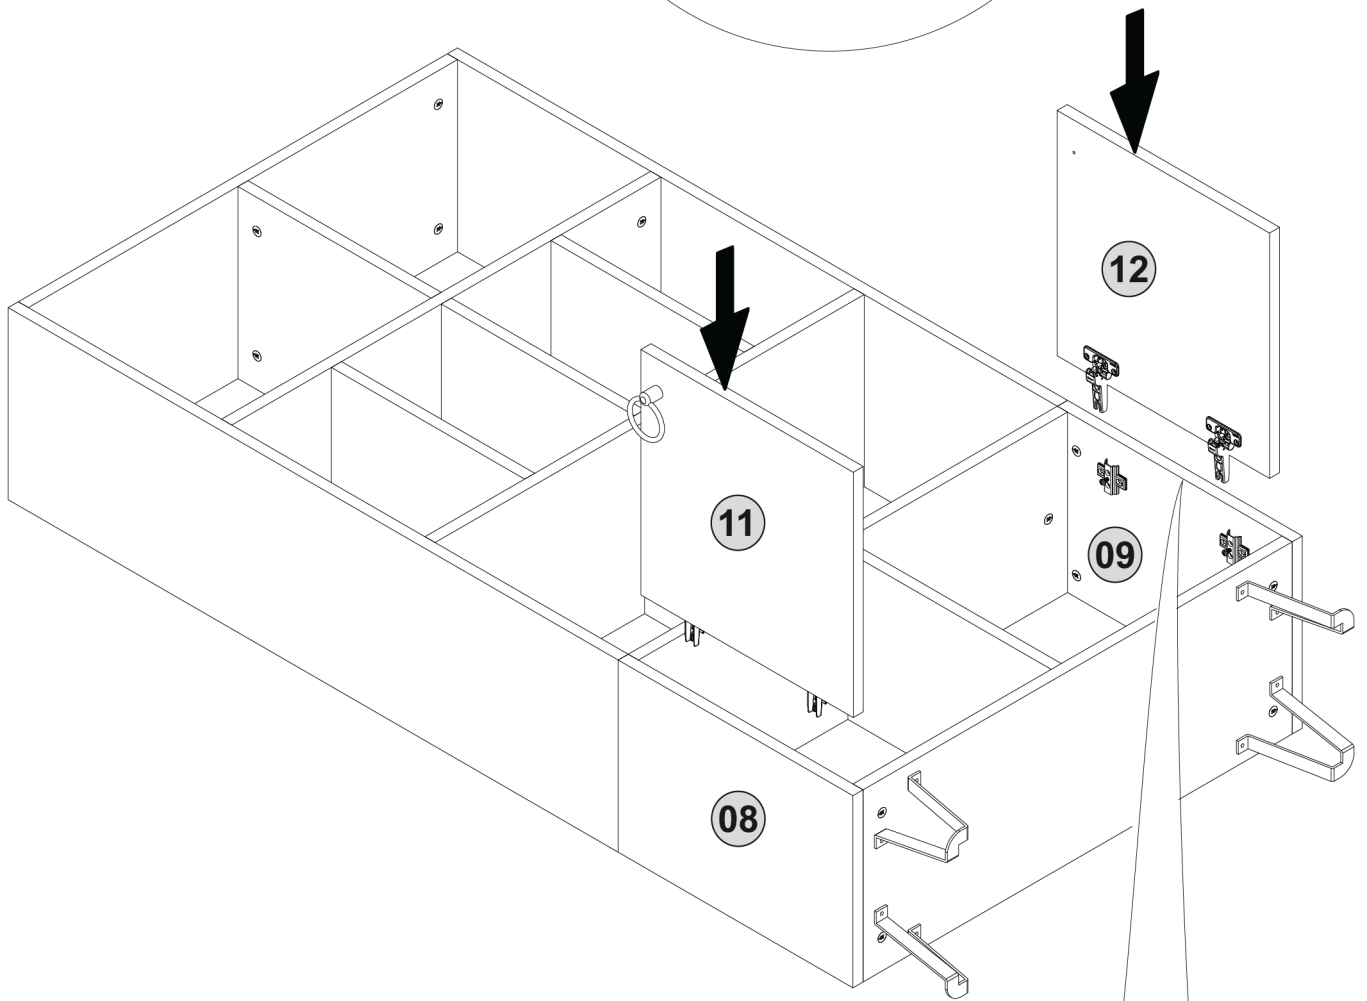

36^{step}

NSBK6531LOWH
Niche Storage Bookcase
with Doors 65"H x 31"W

Missing Parts? Assembly Questions? Call us at 1-866-816-3822 or email help@regencyof.com for immediate assistance.