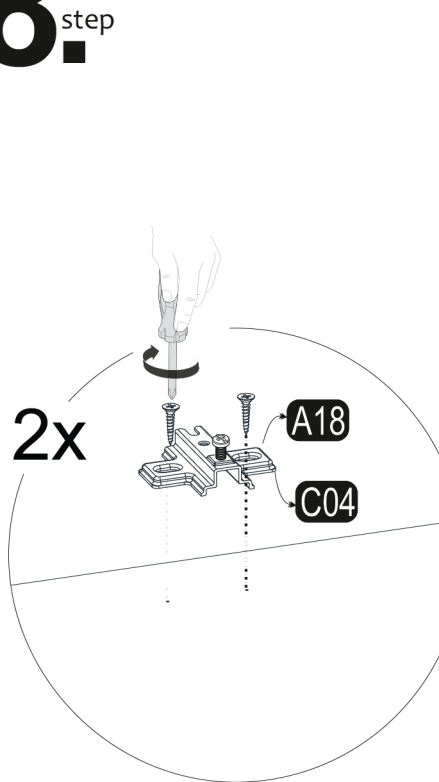

7 step

NSBK6531LOWH

Niche Storage Bookcase with Doors 65"H x 31"W

8 step