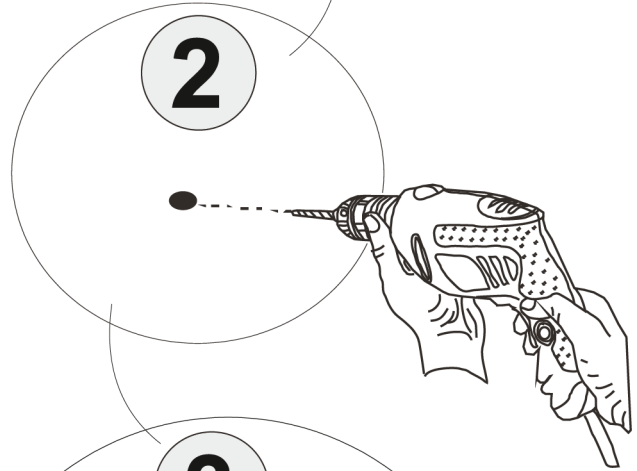

NSBK6531LOWH
Niche Storage Bookcase
with Doors 65"H x 31"W

Missing Parts? Assembly Questions? Call us at 1-866-816-3822 or email help@regencyof.com for immediate assistance.

37^{step}

NSBK6531LOWH

Niche Storage Bookcase
with Doors 65"H x 31"W