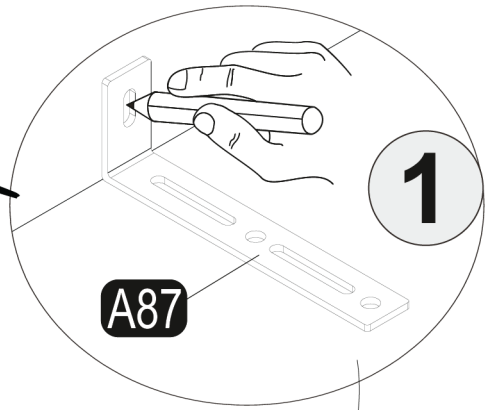

NSBK6531LOWH
Niche Storage Bookcase
with Doors 65"H x 31"W

Missing Parts? Assembly Questions? Call us at 1-866-816-3822 or email help@regencyof.com for immediate assistance.

37^{step}

NSBK6531LOWH

Niche Storage Bookcase
with Doors 65"H x 31"W