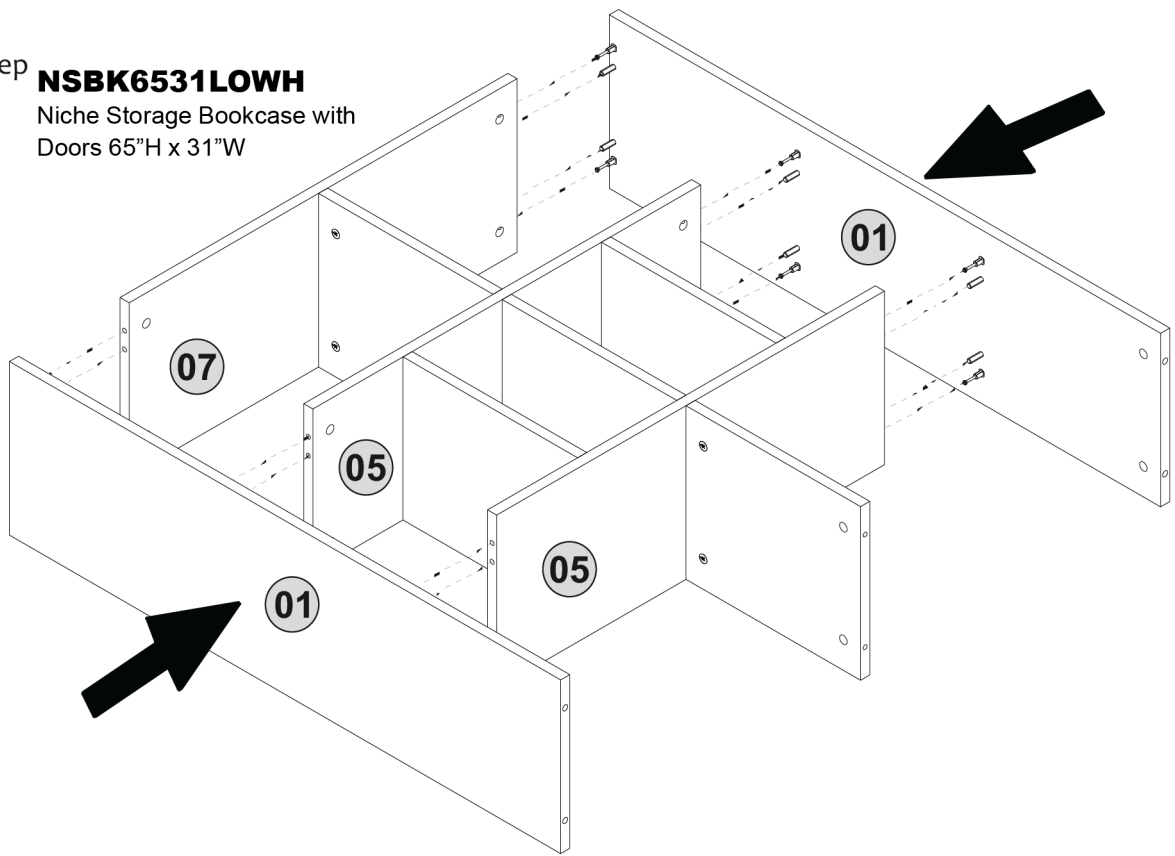

28^{step}

NSBK6531LOWH
Niche Storage Bookcase with
Doors 65"H x 31"W