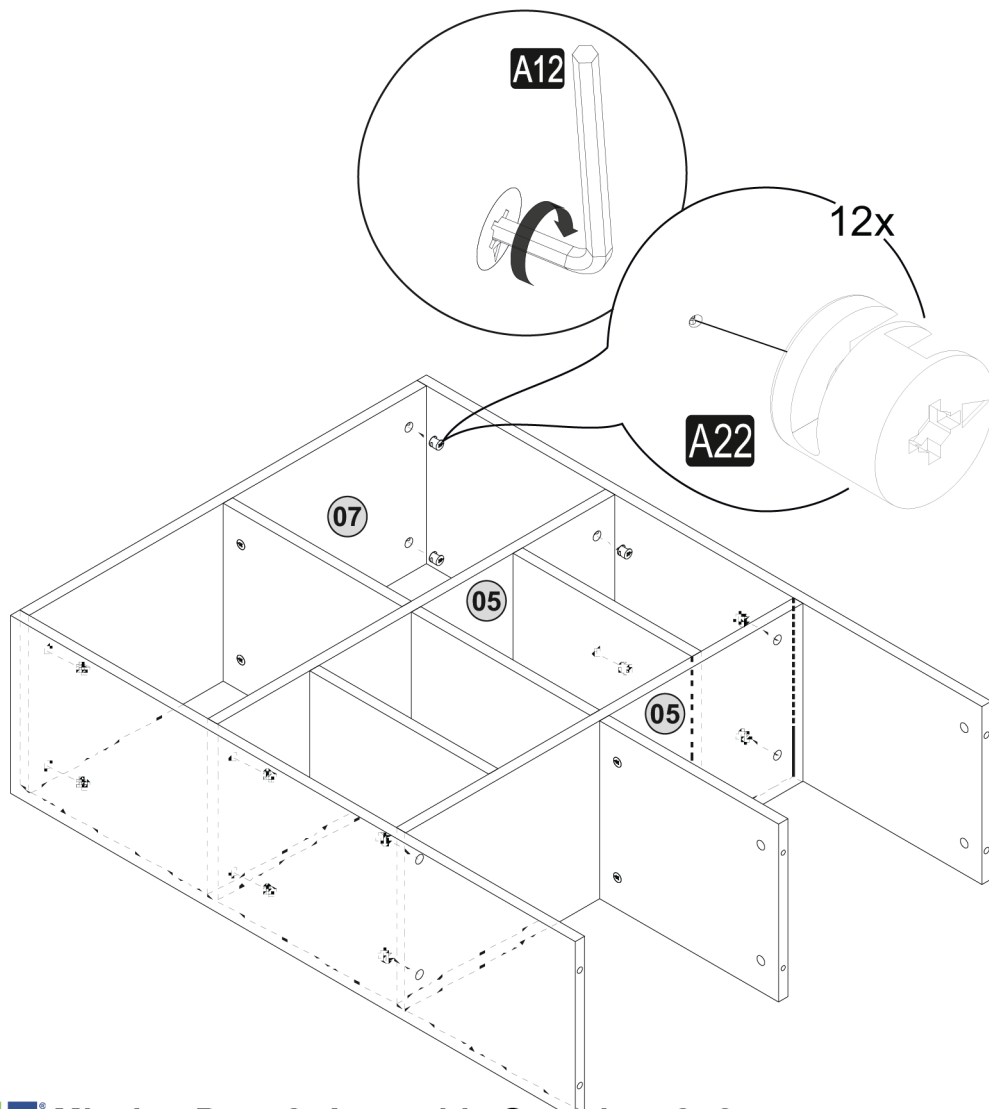

27.^{step}

28^{step}

NSBK6531LOWH
Niche Storage Bookcase with
Doors 65"H x 31"W

29^{step}

Missing Parts? Assembly Questions? Call us at 1-866-816-3822 or email help@regencyof.com for immediate assistance.