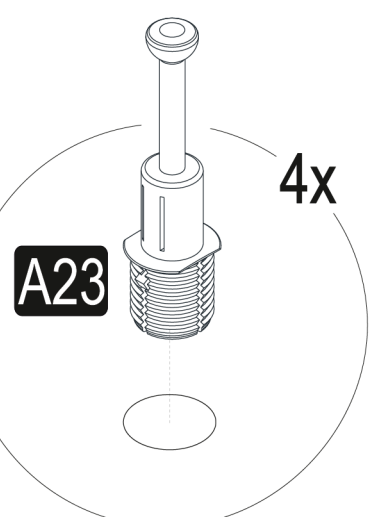

20.^{step}

NSBK6531LOWH
Niche Storage Bookcase with Doors 65"H x 31"W

Rotate

21.^{step}

Missing Parts? Assembly Questions? Call us at 1-866-816-3822 or email help@regencyof.com for immediate assistance.

22.^{step}