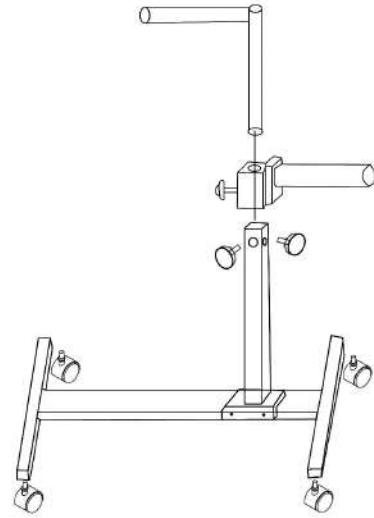

Laptop Desk Installation

Step 1: Fix main stand on base.

Step 2: Fix universal wheel on base.

Step 3: Fix U shape holders on the bottom of plates.

Step 4: Main stand installation.

Step 5: Wear the plates on main stand