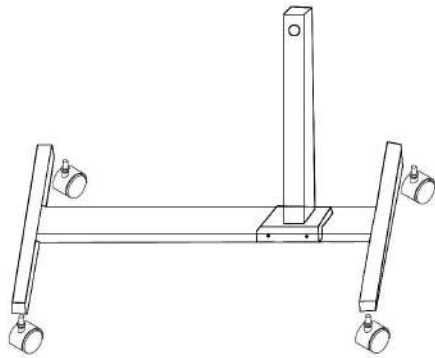

Laptop Desk Installation

Step 1: Fix main stand on base.

Step 2: Fix universal wheel on base.

Step 3: Fix U shape holders on the bottom of plates.

Step 4: Main stand installation.

Step 5: Wear the plates on main stand