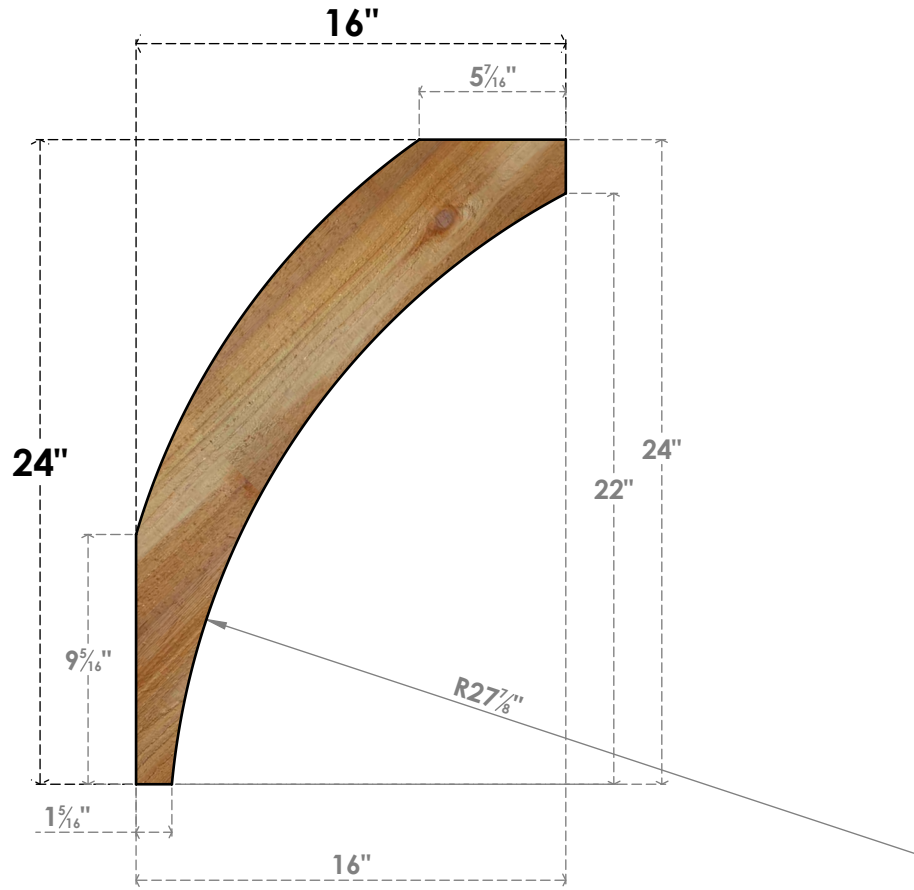

BRC06X16X24THR00RWR

6"W X 16"D X 24"H THORTON ROUGH SAWN BRACE, WESTERN RED CEDAR

SIDE

FRONT

EKENA MILLWORK
 2300 WEST MAIN ST.
 CLARKSVILLE, TX 75426
 TOLL FREE: 866-607-0453
 WWW.EKENAMILLWORK.COM

NOTES

1. INSTALLATION TO BE COMPLETED IN ACCORDANCE WITH MANUFACTURER'S SPECIFICATIONS.
2. DRAWING MAY NOT BE TO SCALE
3. THIS DRAWING IS INTENDED FOR DESIGN AND PLANNING PURPOSES ONLY.
4. ALL INFORMATION CONTAINED HEREIN WAS CURRENT AT THE TIME OF DEVELOPMENT BUT MUST BE REVIEWED AND APPROVED BY THE PRODUCT MANUFACTURER TO BE CONSIDERED ACCURATE.
5. PRODUCTS ARE NOT KILN DRIED. THIS ITEM IS UNIQUE AND WILL CONTAIN THE NATURAL VARIATIONS THAT THE WOOD SPECIES OFFERS. THIS MAY RESULT IN VARIATIONS UP TO 1/4"