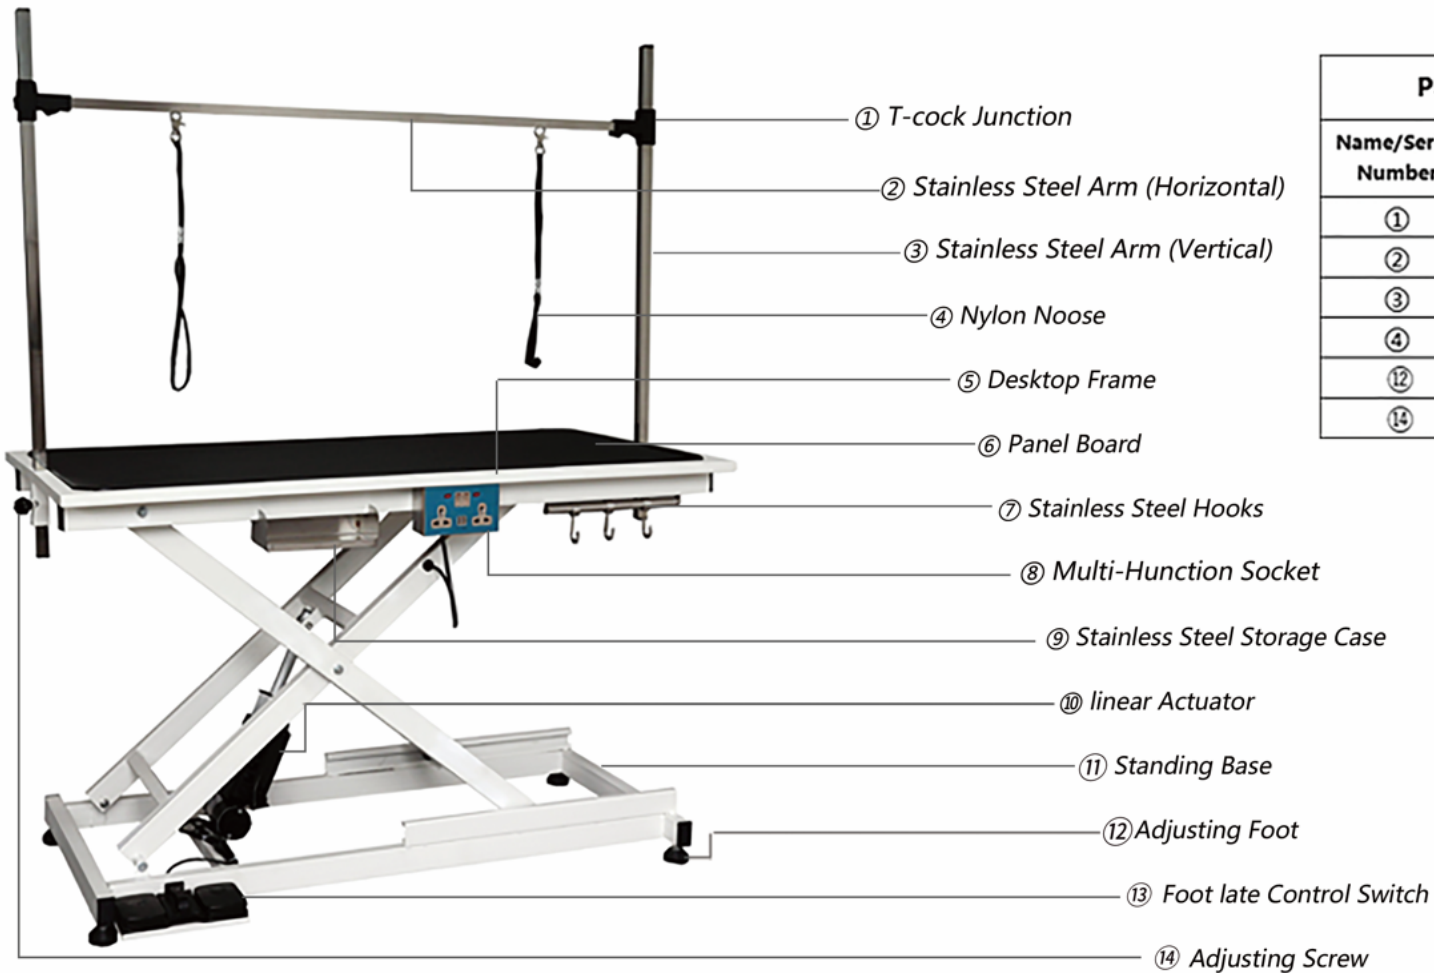

Installation of Electric Pet Grooming Table

Step 1

Step 2

Step 3

Step 4

Step 5

Step 6

Step 7

Parts list	
Name/Serial Number	Quantity
①	2pcs
②	1pc
③	2pcs
④	2pcs
⑫	4pcs
⑭	2pcs

Note: the load is about 250pounds