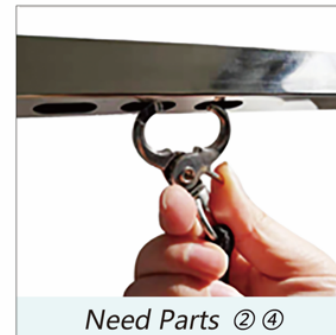

Installation of Electric Pet Grooming Table

Step 1

Step 2

Step 3

Step 4

Step 5

Step 6

Step 7

Parts list	
Name/Serial Number	Quantity
①	2pcs
②	1pc
③	2pcs
④	2pcs
⑫	4pcs
⑭	2pcs

Note: the load is about 250pounds