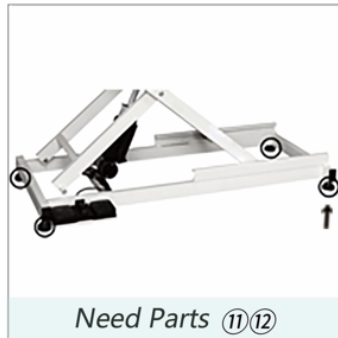

Installation of Electric Pet Grooming Table

Step 1

Step 2

Step 3

Step 4

Step 5

Step 6

Step 7

Parts list	
Name/Serial Number	Quantity
①	2pcs
②	1pc
③	2pcs
④	2pcs
⑫	4pcs
⑭	2pcs

Note: the load is about 250pounds