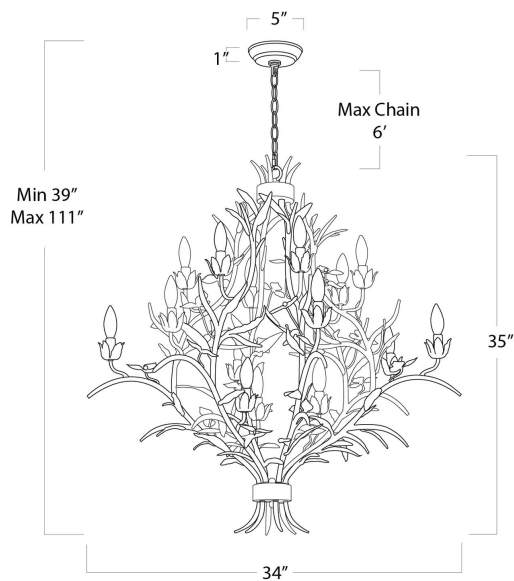

REGINA ANDREW

DETROIT

SPECIFICATION SHEET

Trillium Chandelier 16-1194

HEIGHT	39
WIDTH	34
DEPTH	34
SHADE DIMS	N/A
SHADE COLOR	N/A
BULB QTY	15
BULB TYPE	B Type Candelabra Base (E12)
SOCKET	E12 Candelabra
WATTAGE	60 Watt Max
WIRING TYPE	Hard Wire
MATERIAL	Steel
FINISH	N/A
NOTES	10 ft of cord
FREIGHT ONLY	No