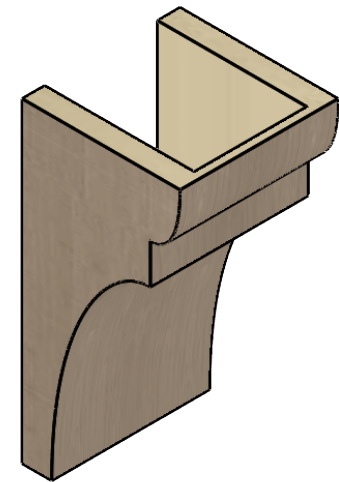

# ITEM NUMBER: CORU07X07X14YORRCPR

7"W X 7"D X 14"H SERIES 2 WIDE YORKTOWN ROUGH CEDAR TIMBERTHANE  
FAUX WOOD CORBEL, PRIMED

**SIDE PROFILE**

**FRONT PROFILE**

**ISOMETRIC**

EKENA MILLWORK  
2300 WEST MAIN ST.  
CLARKSVILLE, TX 75426  
TOLL FREE: 866-607-0453  
WWW.EKENAMILLWORK.COM

NOTES

1. INSTALLATION TO BE COMPLETED IN ACCORDANCE WITH MANUFACTURER'S SPECIFICATIONS.
2. DRAWING MAY NOT BE TO SCALE
3. THIS DRAWING IS INTENDED FOR DESIGN AND PLANNING PURPOSES ONLY.
4. ALL INFORMATION CONTAINED HEREIN WAS CURRENT AT THE TIME OF DEVELOPMENT BUT MUST BE REVIEWED AND APPROVED BY THE PRODUCT MANUFACTURER TO BE CONSIDERED ACCURATE.
5. TIMBERTHANE ARCHITECTURAL PRODUCTS ARE MADE FROM HIGH DENSITY URETHANE AND COME FACTORY PRIMED