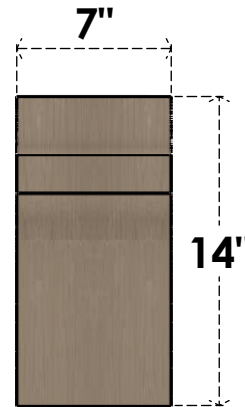

# ITEM NUMBER: CORU07X07X14YORRCPR

7"W X 7"D X 14"H SERIES 2 WIDE YORKTOWN ROUGH CEDAR TIMBERTHANE  
FAUX WOOD CORBEL, PRIMED

**SIDE PROFILE**

**FRONT PROFILE**

**ISOMETRIC**

EKENA MILLWORK  
2300 WEST MAIN ST.  
CLARKSVILLE, TX 75426  
TOLL FREE: 866-607-0453  
WWW.EKENAMILLWORK.COM

NOTES

1. INSTALLATION TO BE COMPLETED IN ACCORDANCE WITH MANUFACTURER'S SPECIFICATIONS.
2. DRAWING MAY NOT BE TO SCALE
3. THIS DRAWING IS INTENDED FOR DESIGN AND PLANNING PURPOSES ONLY.
4. ALL INFORMATION CONTAINED HEREIN WAS CURRENT AT THE TIME OF DEVELOPMENT BUT MUST BE REVIEWED AND APPROVED BY THE PRODUCT MANUFACTURER TO BE CONSIDERED ACCURATE.
5. TIMBERTHANE ARCHITECTURAL PRODUCTS ARE MADE FROM HIGH DENSITY URETHANE AND COME FACTORY PRIMED