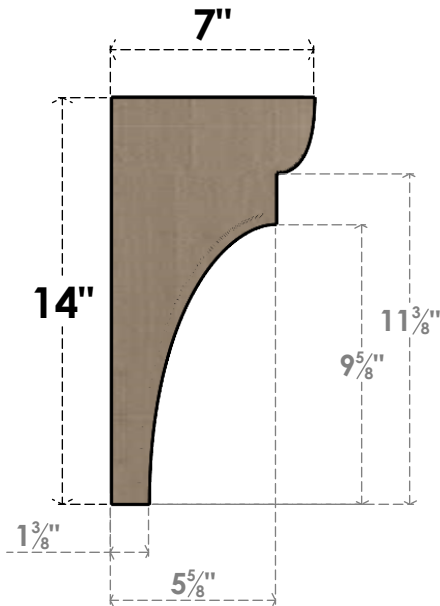

# ITEM NUMBER: CORU07X07X14YORRCPR

7"W X 7"D X 14"H SERIES 2 WIDE YORKTOWN ROUGH CEDAR TIMBERTHANE  
FAUX WOOD CORBEL, PRIMED

**SIDE PROFILE**

**FRONT PROFILE**

**ISOMETRIC**

EKENA MILLWORK  
2300 WEST MAIN ST.  
CLARKSVILLE, TX 75426  
TOLL FREE: 866-607-0453  
WWW.EKENAMILLWORK.COM

NOTES

1. INSTALLATION TO BE COMPLETED IN ACCORDANCE WITH MANUFACTURER'S SPECIFICATIONS.
2. DRAWING MAY NOT BE TO SCALE
3. THIS DRAWING IS INTENDED FOR DESIGN AND PLANNING PURPOSES ONLY.
4. ALL INFORMATION CONTAINED HEREIN WAS CURRENT AT THE TIME OF DEVELOPMENT BUT MUST BE REVIEWED AND APPROVED BY THE PRODUCT MANUFACTURER TO BE CONSIDERED ACCURATE.
5. TIMBERTHANE ARCHITECTURAL PRODUCTS ARE MADE FROM HIGH DENSITY URETHANE AND COME FACTORY PRIMED