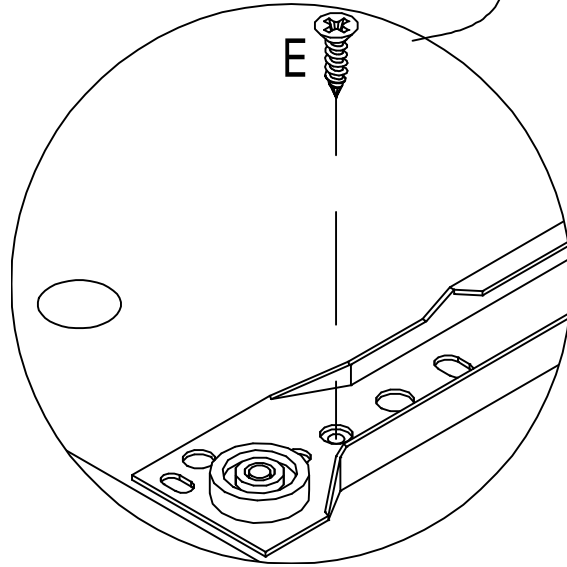

N 4PCS

A 44PCS

B 44PCS

C 11PCS

D 12PCS
M3.5*35

E 40PCS
M3.5*14

F 2PCS

G 2SET

H 4PCS

J 24PCS

K 2PCS

L 2PCS

M 2PCS

1

A 10PCS	C 1PCS	E 8PCS M3.5*14
G 1SET	L 2PCS	M 2PCS
		N 4PCS

2

A 12PCS	C 2PCS	E 4PCS M3.5*14	G 1SET
---------	--------	-------------------	--------

E 4PCS M3.5*14	G 1SET
----------------------	-----------

4

A	14PCS	C	5PCS
			

5

B	8PCS
	

6

B 2PCS	C 3PCS	D 4PCS M3. 5* 35

B 10PCS

11

J 24PCS

K	2PCS	E	16PCS
			M3.5*14
			

- Ⓐ Adjustable left and right screw
- Ⓑ Adjustable front and back screw

Return:

Please keep your original packages, due to the health and safety reasons, we can not accept returns without original packages.