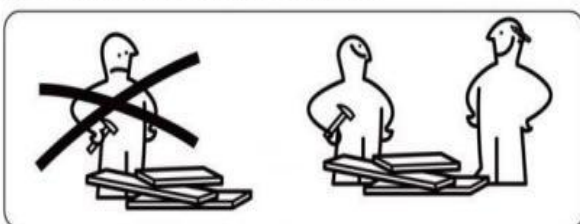

Return:

Please keep your original packages, due to the health and safety reasons, we can not accept returns without original packages.

Comments and Suggestions:

Please give us your advice about this purchase

Need Two Or More People To Complete