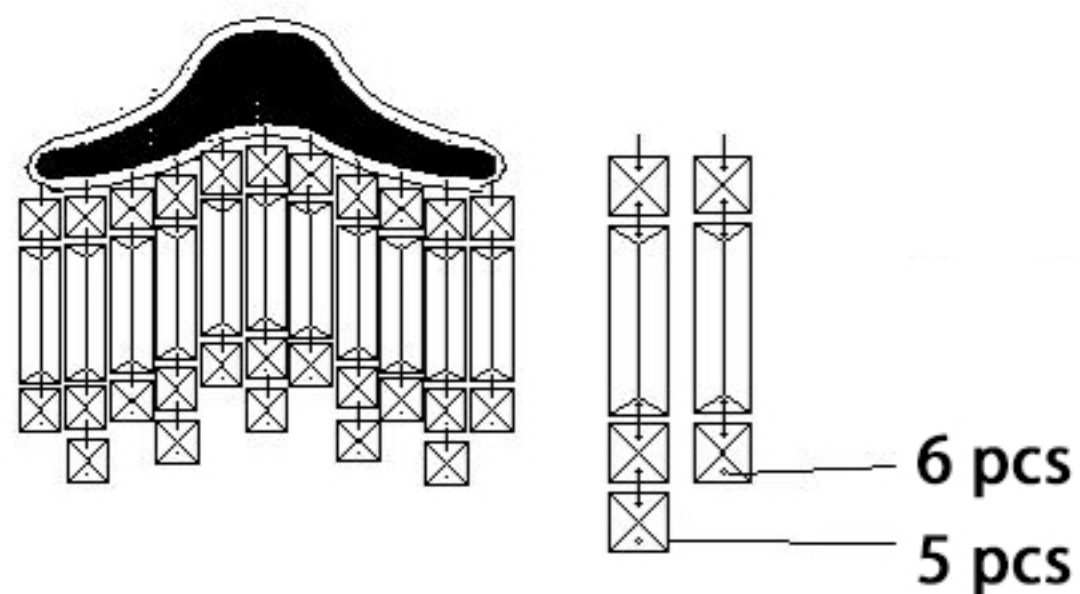

# Installation Diagram

Double-Hole Crystal Strip \* 88pcs

Single-hole crystal strip \* 165pcs

Double-Hole Crystal Cube \* 216pcs

4x20 screws \* 24 pcs

4x6 screws \* 8 pcs

Lighting arm \* 8pcs

8pcs

Chain\*1, Mounting Plate\*1, Ceiling Mounting Disc\*1, 150 Support Bar\*4