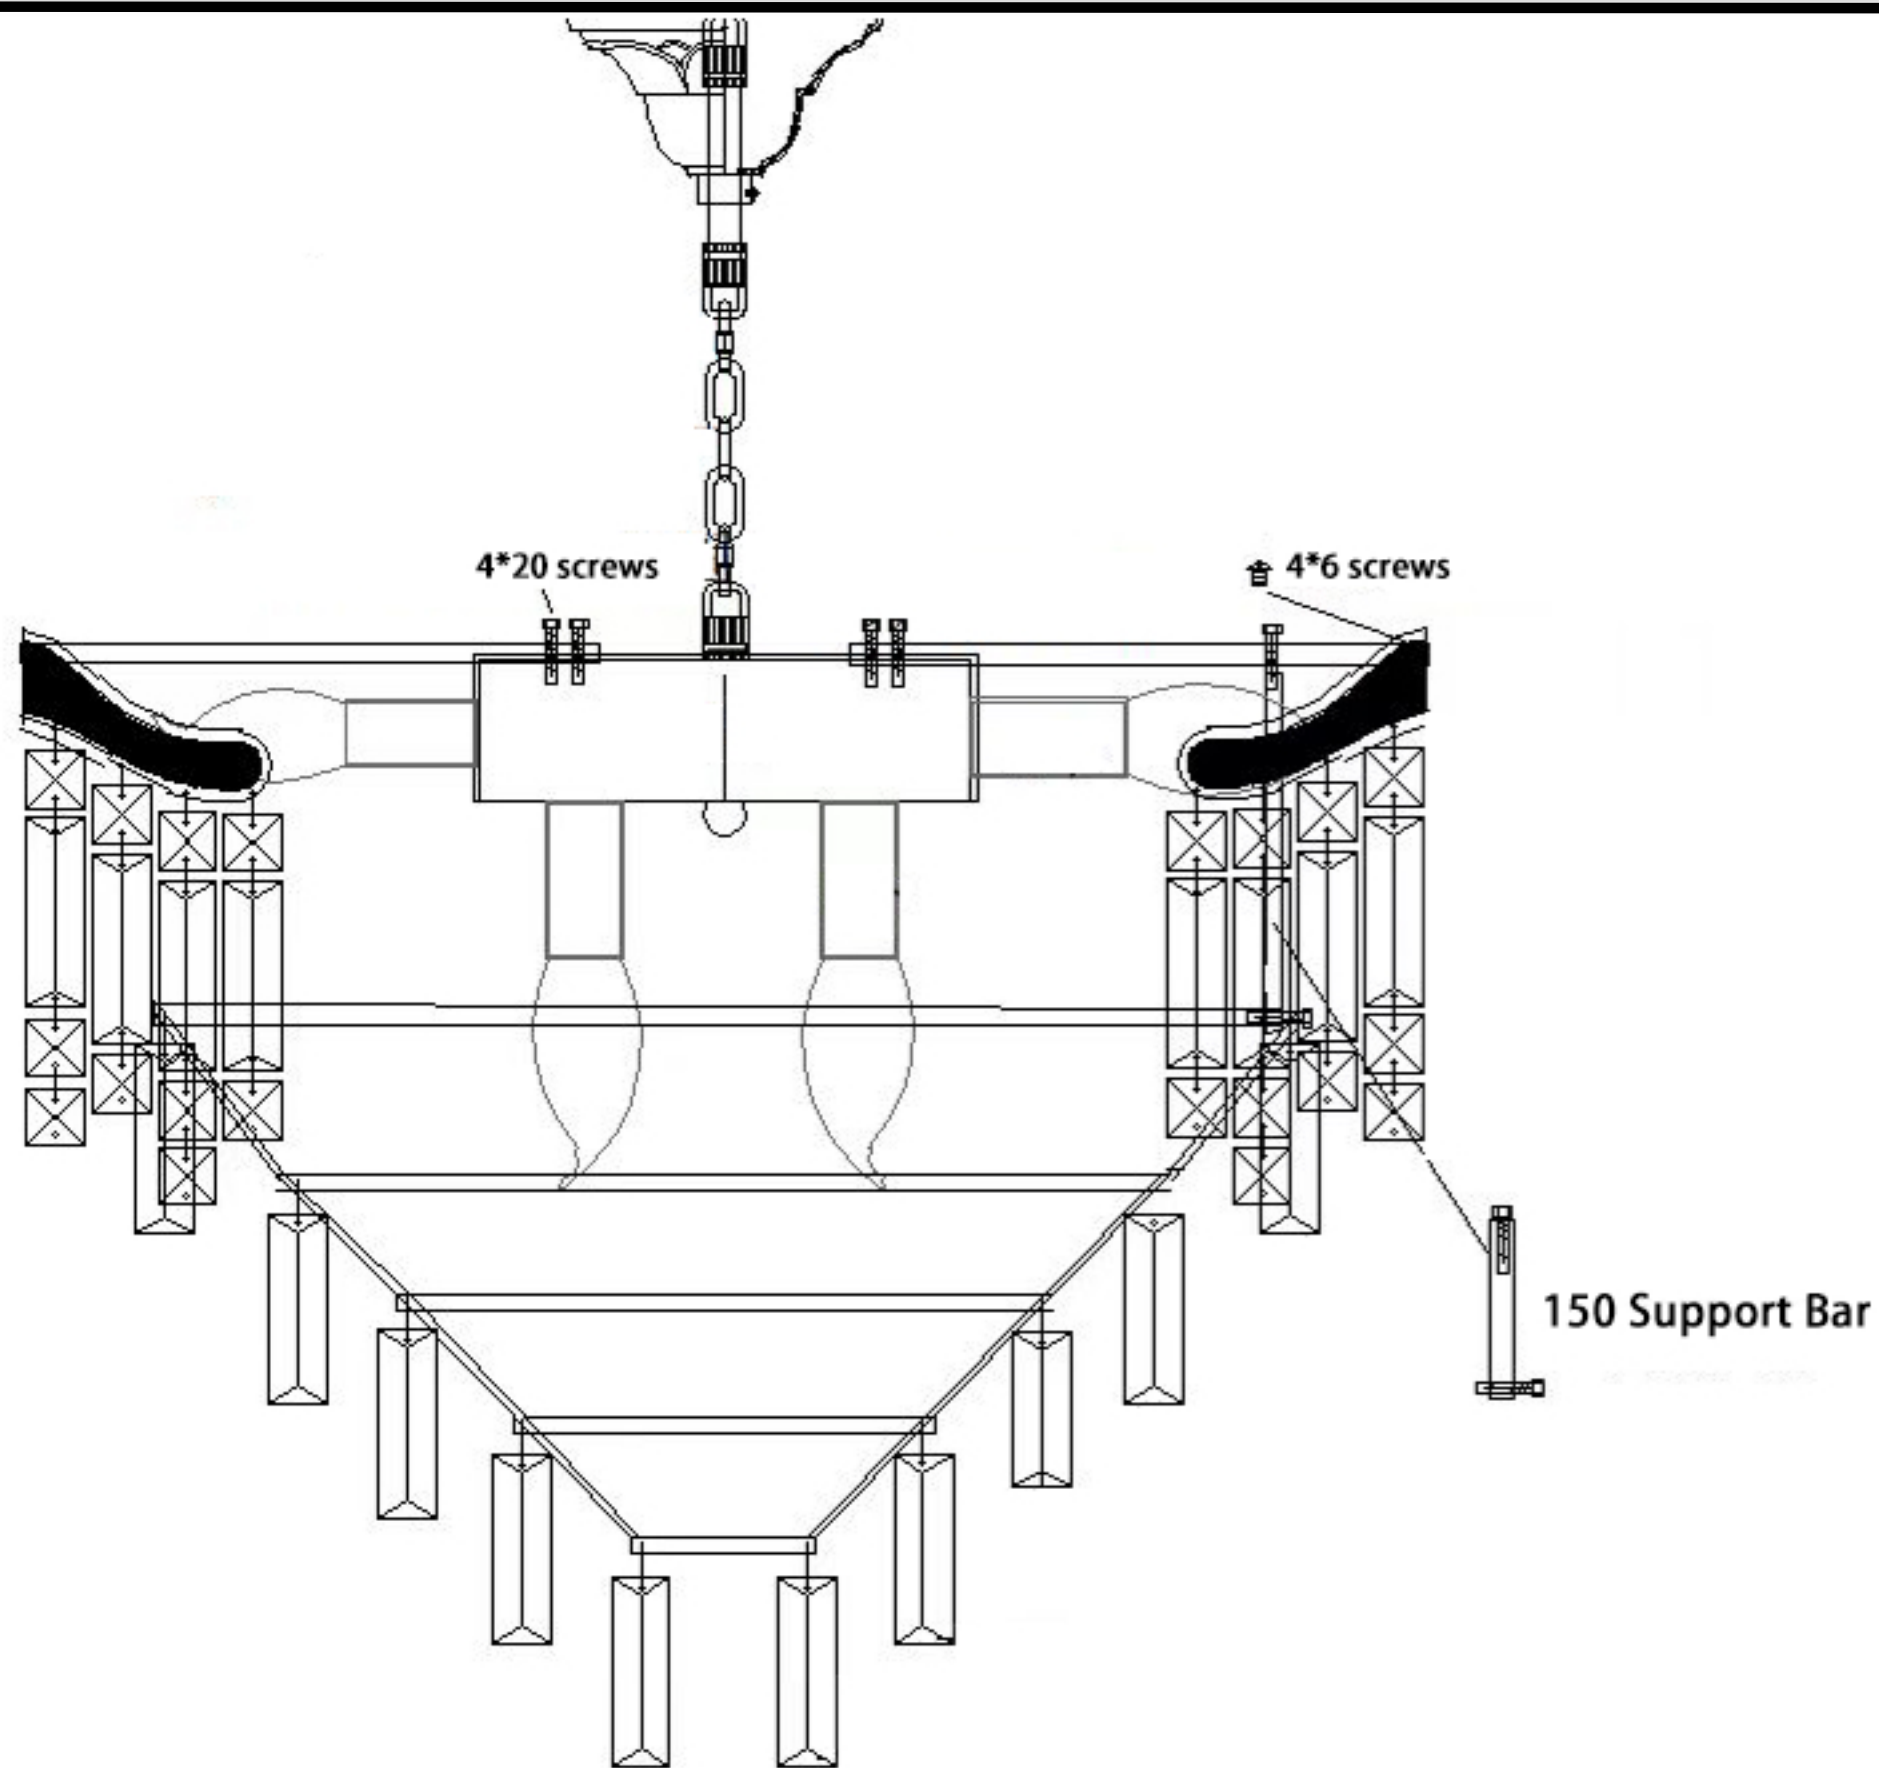

# Installation Diagram

Double-Hole Crystal Strip \* 88pcs

Single-hole crystal strip \* 165pcs

Double-Hole Crystal Cube \* 216pcs

4x20 screws \* 24 pcs

4x6 screws \* 8 pcs

Lighting arm \* 8pcs

8pcs

Chain\*1, Mounting Plate\*1, Ceiling Mounting Disc\*1, 150 Support Bar\*4