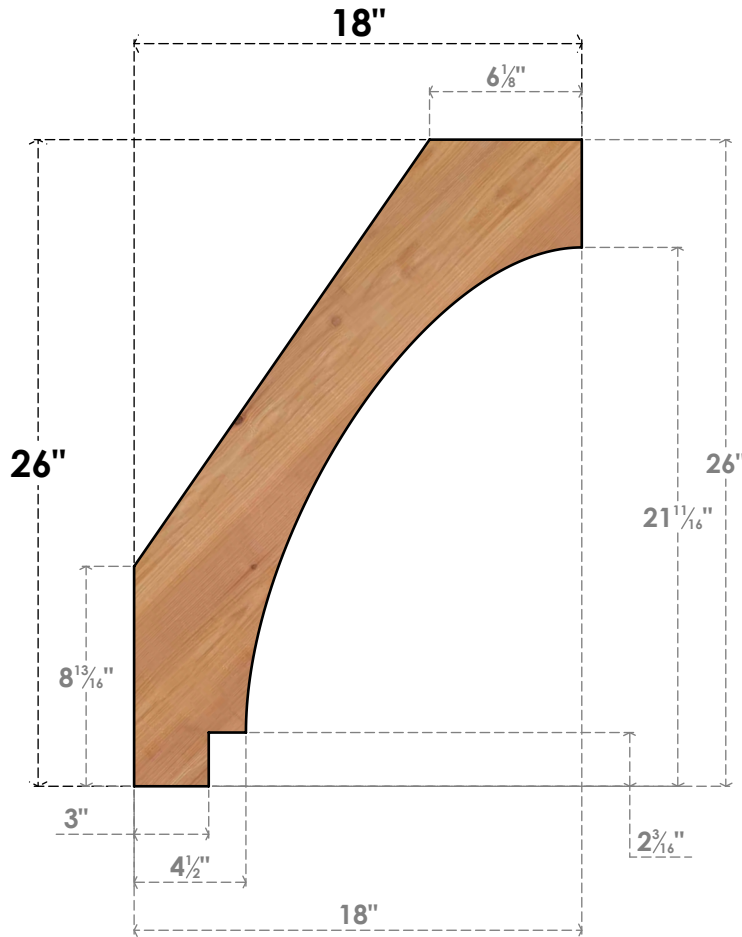

# BRC06X18X26IMP00SWR

5 1/2"W X 18"D X 26"H IMPERIAL SMOOTH BRACE, WESTERN RED CEDAR

**SIDE**

**FRONT**

EKENA MILLWORK  
 2300 WEST MAIN ST.  
 CLARKSVILLE, TX 75426  
 TOLL FREE: 866-607-0453  
 WWW.EKENAMILLWORK.COM