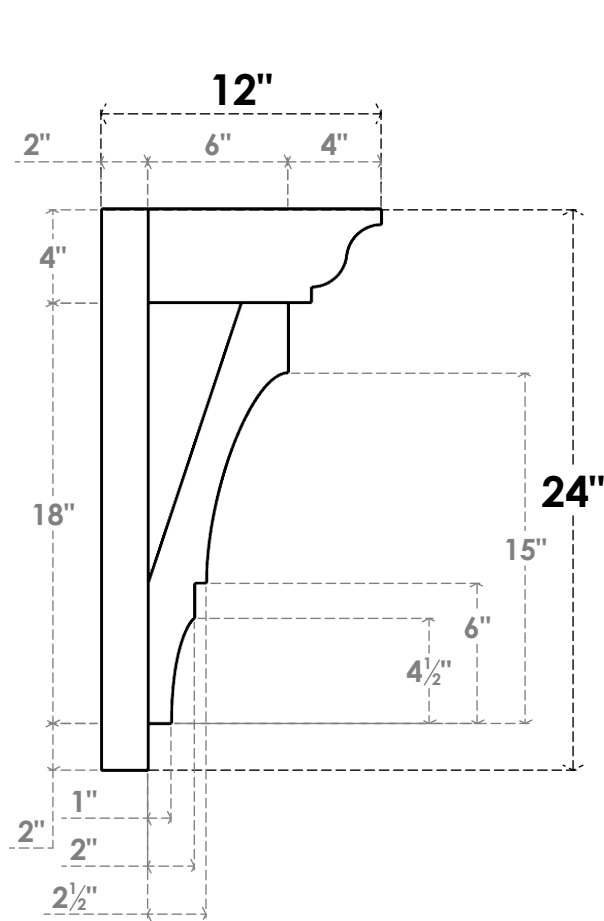

ITEM NUMBER: OUTUROC040X060X12000X24000X040X020X040BOA04RCPR

4"W TOP X 6"W BACK X 12"D X 24"H X 4"T TOP X 2"T BACK TIMBERTHANE ROUGH CEDAR BALBOA FAUX WOOD OPEN OUTLOOKER, TRADITIONAL TOP AND BLOCK BACK, 4"W CLOSED BRACE, PRIMED TAN

SIDE PROFILE

FRONT PROFILE

ISOMETRIC

GENERATED DATE : 07/05/2023

EKENA MILLWORK
2300 WEST MAIN ST.
CLARKSVILLE, TX 75426
TOLL FREE: 866-607-0453
WWW.EKENAMILLWORK.COM

NOTES

1. INSTALLATION TO BE COMPLETED IN ACCORDANCE WITH MANUFACTURER'S SPECIFICATIONS.
2. DRAWING MAY NOT BE TO SCALE
3. THIS DRAWING IS INTENDED FOR DESIGN AND PLANNING PURPOSES ONLY.
4. ALL INFORMATION CONTAINED HEREIN WAS CURRENT AT THE TIME OF DEVELOPMENT BUT MUST BE REVIEWED AND APPROVED BY THE PRODUCT MANUFACTURER TO BE CONSIDERED ACCURATE.
5. TIMBERTHANE ARCHITECTURAL PRODUCTS ARE MADE FROM HIGH DENSITY URETHANE AND COME FACTORY PRIMED