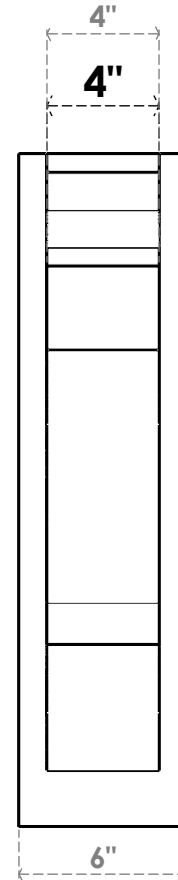

ITEM NUMBER: OUTUROC040X060X12000X24000X040X020X040BOA04RCPR

4"W TOP X 6"W BACK X 12"D X 24"H X 4"T TOP X 2"T BACK TIMBERTHANE ROUGH CEDAR BALBOA FAUX WOOD OPEN OUTLOOKER, TRADITIONAL TOP AND BLOCK BACK, 4"W CLOSED BRACE, PRIMED TAN

SIDE PROFILE

FRONT PROFILE

ISOMETRIC

GENERATED DATE : 07/05/2023

EKENA MILLWORK
2300 WEST MAIN ST.
CLARKSVILLE, TX 75426
TOLL FREE: 866-607-0453
WWW.EKENAMILLWORK.COM

NOTES

1. INSTALLATION TO BE COMPLETED IN ACCORDANCE WITH MANUFACTURER'S SPECIFICATIONS.
2. DRAWING MAY NOT BE TO SCALE
3. THIS DRAWING IS INTENDED FOR DESIGN AND PLANNING PURPOSES ONLY.
4. ALL INFORMATION CONTAINED HEREIN WAS CURRENT AT THE TIME OF DEVELOPMENT BUT MUST BE REVIEWED AND APPROVED BY THE PRODUCT MANUFACTURER TO BE CONSIDERED ACCURATE.
5. TIMBERTHANE ARCHITECTURAL PRODUCTS ARE MADE FROM HIGH DENSITY URETHANE AND COME FACTORY PRIMED