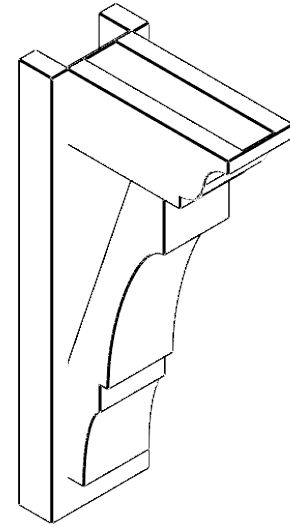

ITEM NUMBER: OUTUROC040X060X12000X24000X040X020X040BOA04RCPR

4"W TOP X 6"W BACK X 12"D X 24"H X 4"T TOP X 2"T BACK TIMBERTHANE ROUGH CEDAR BALBOA FAUX WOOD OPEN OUTLOOKER, TRADITIONAL TOP AND BLOCK BACK, 4"W CLOSED BRACE, PRIMED TAN

SIDE PROFILE

FRONT PROFILE

ISOMETRIC

GENERATED DATE : 07/05/2023

EKENA MILLWORK
2300 WEST MAIN ST.
CLARKSVILLE, TX 75426
TOLL FREE: 866-607-0453
WWW.EKENAMILLWORK.COM

NOTES

1. INSTALLATION TO BE COMPLETED IN ACCORDANCE WITH MANUFACTURER'S SPECIFICATIONS.
2. DRAWING MAY NOT BE TO SCALE
3. THIS DRAWING IS INTENDED FOR DESIGN AND PLANNING PURPOSES ONLY.
4. ALL INFORMATION CONTAINED HEREIN WAS CURRENT AT THE TIME OF DEVELOPMENT BUT MUST BE REVIEWED AND APPROVED BY THE PRODUCT MANUFACTURER TO BE CONSIDERED ACCURATE.
5. TIMBERTHANE ARCHITECTURAL PRODUCTS ARE MADE FROM HIGH DENSITY URETHANE AND COME FACTORY PRIMED