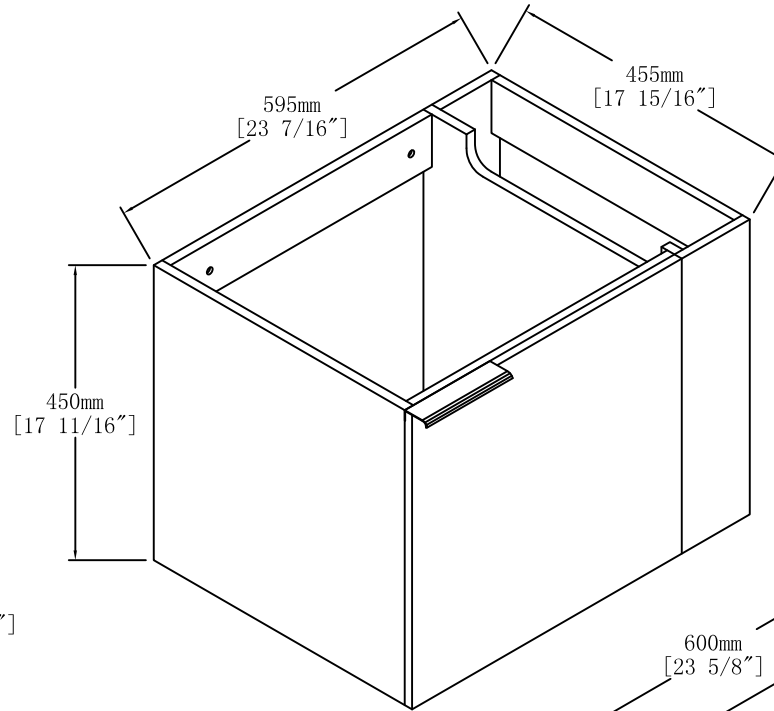

Top View

Item NO.

LV C1424R

Version

V1

Project

Date

2024-4-23