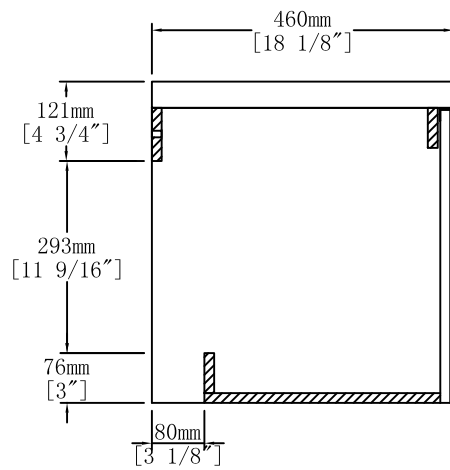

Top View

Item NO.

LV C1424R

Version

V1

Project

Date

2024-4-23