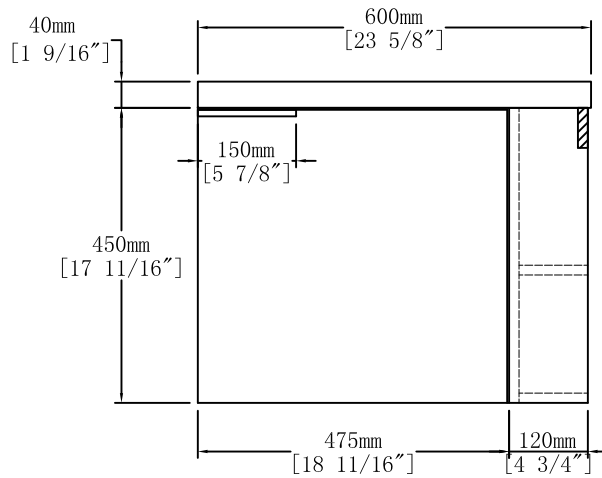

Top View

Item NO.

LV C1424R

Version

V1

Project

Date

2024-4-23