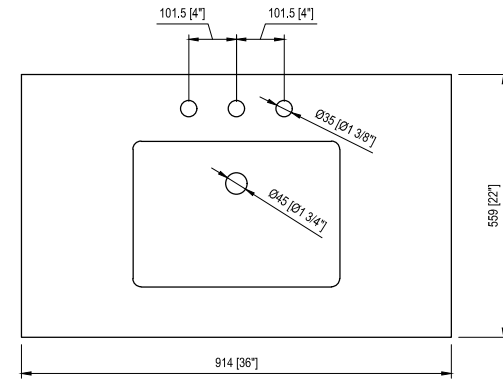

## 36" Bathroom Vanity

36 in. W x 22 in.D x 34 in.H  
(91.4 cm x 55.9 cm x 86.3 cm)

## Top View

## Back View