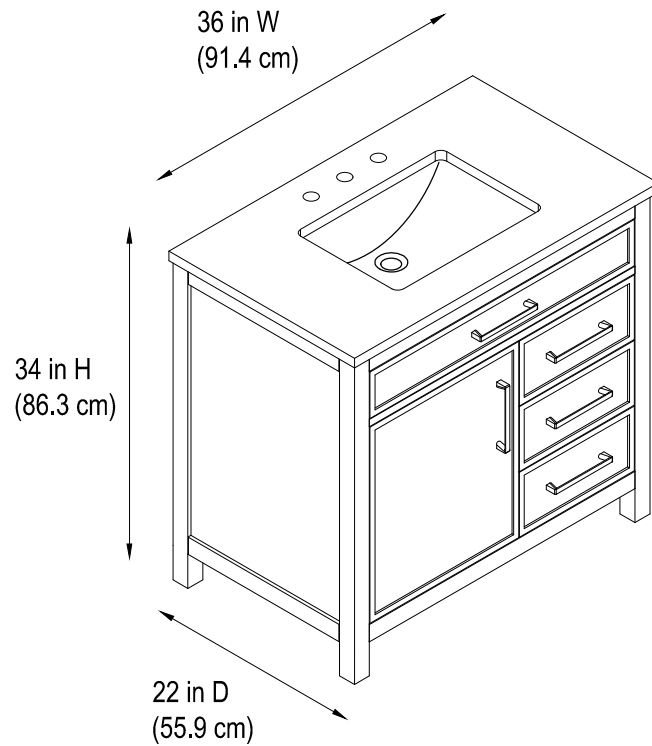

## 36" Bathroom Vanity

36 in. W x 22 in.D x 34 in.H  
(91.4 cm x 55.9 cm x 86.3 cm)

## Top View

## Back View