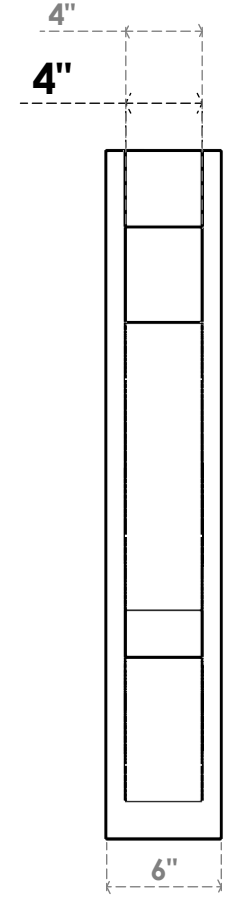

ITEM NUMBER: OUTUROC040X060X36000X36000X040X020X040BOA44RCPR

4"W TOP X 6"W BACK X 36"D X 36"H X 4"T TOP X 2"T BACK TIMBERTHANE ROUGH CEDAR BALBOA FAUX WOOD OPEN OUTLOOKER, BLOCK TOP AND BACK, 4"W CLOSED BRACE, PRIMED TAN

EKENA MILLWORK
2300 WEST MAIN ST.
CLARKSVILLE, TX 75426
TOLL FREE: 866-607-0453
WWW.EKENAMILLWORK.COM

- NOTES
1. INSTALLATION TO BE COMPLETED IN ACCORDANCE WITH MANUFACTURER'S SPECIFICATIONS.
 2. DRAWING MAY NOT BE TO SCALE
 3. THIS DRAWING IS INTENDED FOR DESIGN AND PLANNING PURPOSES ONLY.
 4. ALL INFORMATION CONTAINED HEREIN WAS CURRENT AT THE TIME OF DEVELOPMENT BUT MUST BE REVIEWED AND APPROVED BY THE PRODUCT MANUFACTURER TO BE CONSIDERED ACCURATE.
 5. TIMBERTHANE ARCHITECTURAL PRODUCTS ARE MADE FROM HIGH DENSITY URETHANE AND COME FACTORY PRIMED