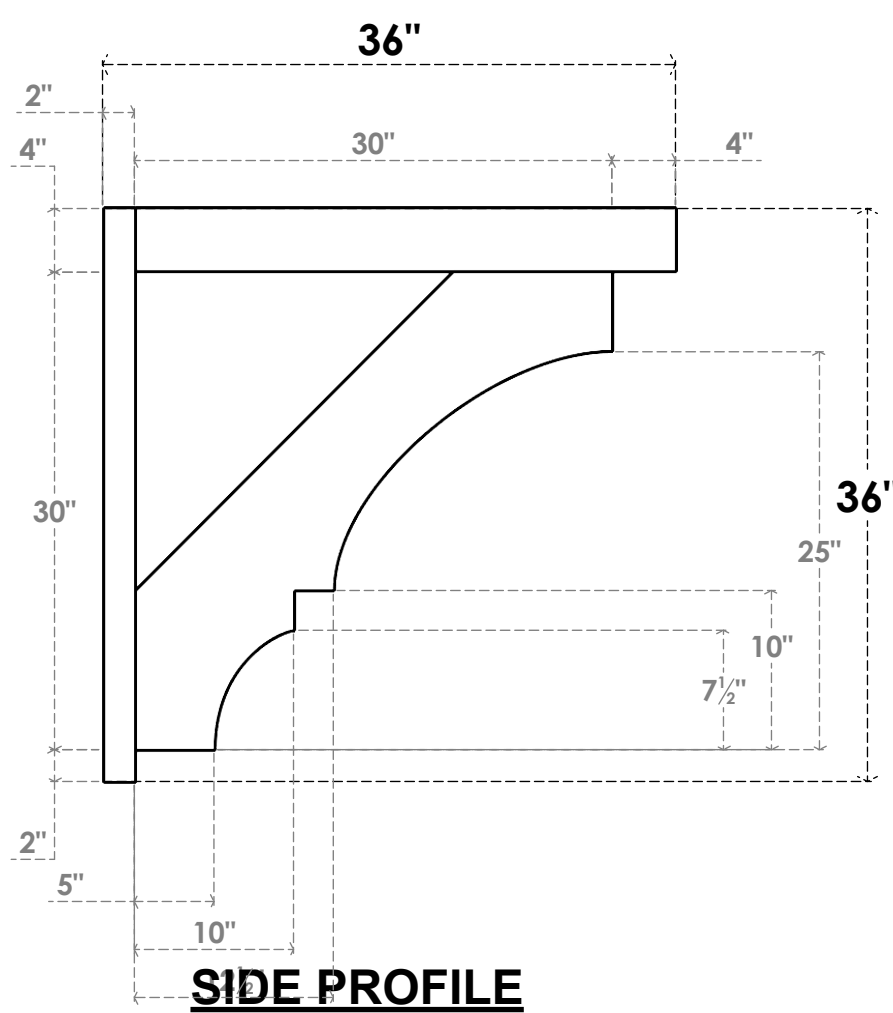

ITEM NUMBER: OUTUROC040X060X36000X36000X040X020X040BOA44RCPR

4"W TOP X 6"W BACK X 36"D X 36"H X 4"T TOP X 2"T BACK TIMBERTHANE ROUGH CEDAR BALBOA FAUX WOOD OPEN OUTLOOKER, BLOCK TOP AND BACK, 4"W CLOSED BRACE, PRIMED TAN

EKENA MILLWORK
2300 WEST MAIN ST.
CLARKSVILLE, TX 75426
TOLL FREE: 866-607-0453
WWW.EKENAMILLWORK.COM

- NOTES
1. INSTALLATION TO BE COMPLETED IN ACCORDANCE WITH MANUFACTURER'S SPECIFICATIONS.
 2. DRAWING MAY NOT BE TO SCALE
 3. THIS DRAWING IS INTENDED FOR DESIGN AND PLANNING PURPOSES ONLY.
 4. ALL INFORMATION CONTAINED HEREIN WAS CURRENT AT THE TIME OF DEVELOPMENT BUT MUST BE REVIEWED AND APPROVED BY THE PRODUCT MANUFACTURER TO BE CONSIDERED ACCURATE.
 5. TIMBERTHANE ARCHITECTURAL PRODUCTS ARE MADE FROM HIGH DENSITY URETHANE AND COME FACTORY PRIMED