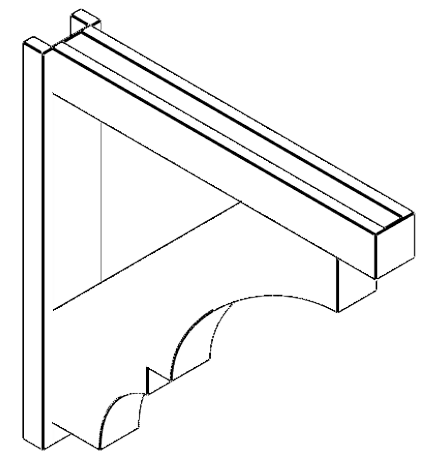

ITEM NUMBER: OUTUROC040X060X36000X36000X040X020X040BOA44RCPR

4"W TOP X 6"W BACK X 36"D X 36"H X 4"T TOP X 2"T BACK TIMBERTHANE ROUGH CEDAR BALBOA FAUX WOOD OPEN OUTLOOKER, BLOCK TOP AND BACK, 4"W CLOSED BRACE, PRIMED TAN

EKENA MILLWORK
2300 WEST MAIN ST.
CLARKSVILLE, TX 75426
TOLL FREE: 866-607-0453
WWW.EKENAMILLWORK.COM

- NOTES
1. INSTALLATION TO BE COMPLETED IN ACCORDANCE WITH MANUFACTURER'S SPECIFICATIONS.
 2. DRAWING MAY NOT BE TO SCALE
 3. THIS DRAWING IS INTENDED FOR DESIGN AND PLANNING PURPOSES ONLY.
 4. ALL INFORMATION CONTAINED HEREIN WAS CURRENT AT THE TIME OF DEVELOPMENT BUT MUST BE REVIEWED AND APPROVED BY THE PRODUCT MANUFACTURER TO BE CONSIDERED ACCURATE.
 5. TIMBERTHANE ARCHITECTURAL PRODUCTS ARE MADE FROM HIGH DENSITY URETHANE AND COME FACTORY PRIMED