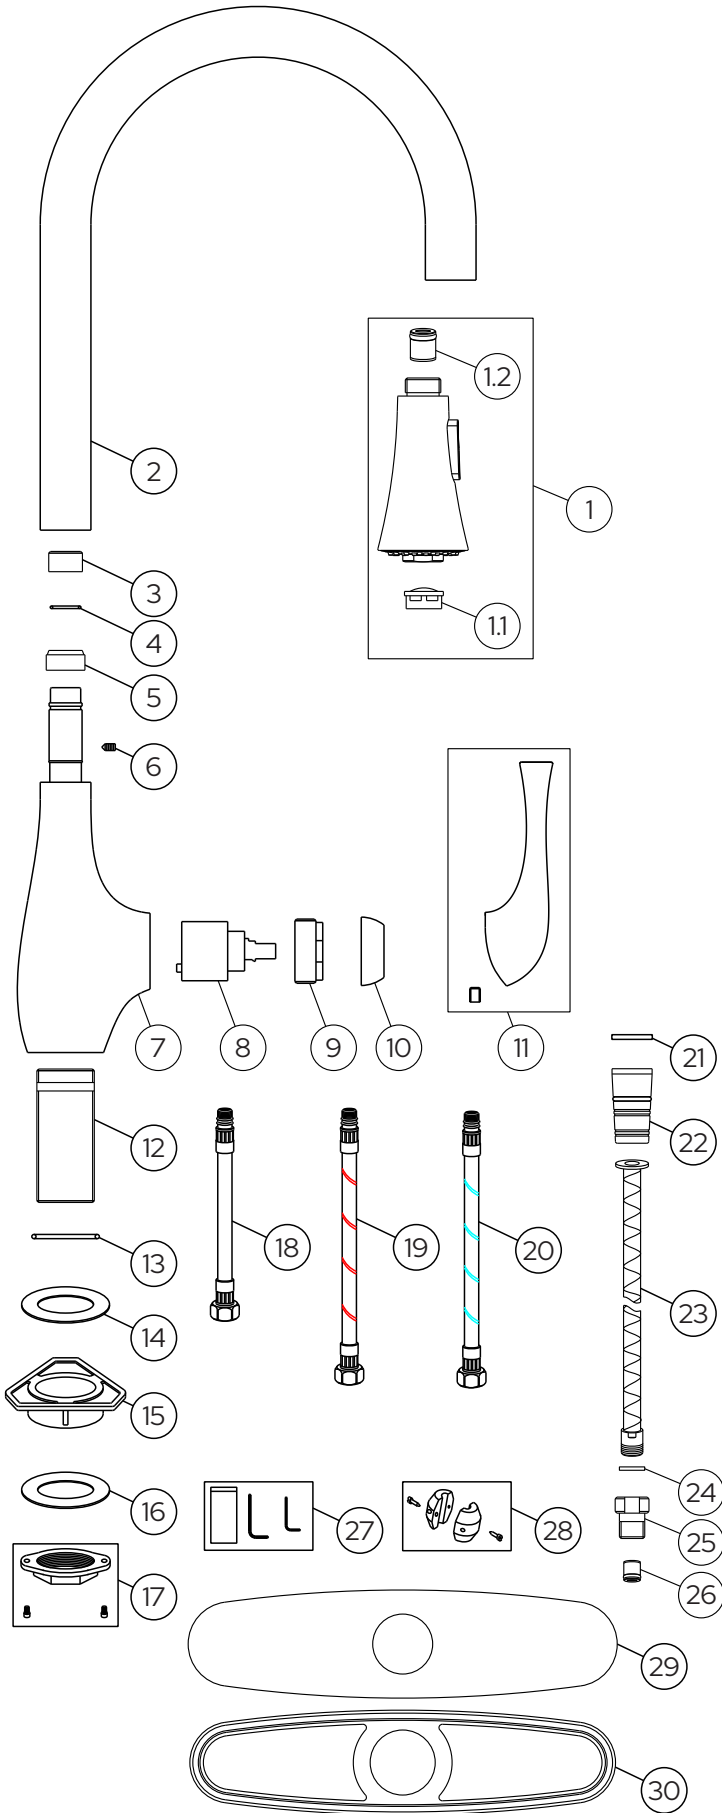

Parts Breakdown

KA-510-30

Single Handle Pull-Down Kitchen Faucet

No.	Description	Part Number	Qty
1	Shower assembly	LP-510-70	1
1.1	Aerator	LP-401-73	1
1.2	Check valve, Neoperl		1
2	Spout assembly		1
3	Sleeve, Plastic		1
4	Rubber ring		1
5	Ring, Plastic		1
6	Screw		1
7	Welded assembly, Body		1
8	Cartridge	LP-108-70	1
9	Press cover		1
10	Cover		1
11	Handle assembly		1
12	Bolt		1
13	O-ring		1
14	Rubber washer		1
15	Plastic fixed set		1
16	Washer		1
17	Screw nut assembly		1
18	Hose		1
19	Hot water hose		1
20	Cold water hose		1
21	Rubber ring		1
22	Hose assembly		1
23	Nylon pull-down hose	LP-300-80	1
24	O-ring		1
25	Transition joint		1
26	Check valve restrictor		1
27	Allen keys		1
28	Counterweight		1
29	Baseplate	AA-301-32	1
30	Silicone insert		1