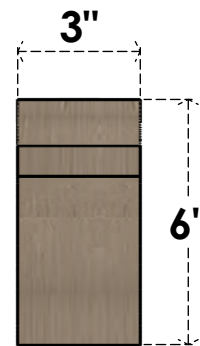

# ITEM NUMBER: CORU03X18X06YORRCPR

3"W X 18"D X 6"H SERIES 3 THIN YORKTOWN ROUGH CEDAR TIMBERTHANE  
FAUX WOOD CORBEL, PRIMED

**SIDE PROFILE**

**FRONT PROFILE**

**ISOMETRIC**

EKENA MILLWORK  
2300 WEST MAIN ST.  
CLARKSVILLE, TX 75426  
TOLL FREE: 866-607-0453  
WWW.EKENAMILLWORK.COM

NOTES

1. INSTALLATION TO BE COMPLETED IN ACCORDANCE WITH MANUFACTURER'S SPECIFICATIONS.
2. DRAWING MAY NOT BE TO SCALE
3. THIS DRAWING IS INTENDED FOR DESIGN AND PLANNING PURPOSES ONLY.
4. ALL INFORMATION CONTAINED HEREIN WAS CURRENT AT THE TIME OF DEVELOPMENT BUT MUST BE REVIEWED AND APPROVED BY THE PRODUCT MANUFACTURER TO BE CONSIDERED ACCURATE.
5. TIMBERTHANE ARCHITECTURAL PRODUCTS ARE MADE FROM HIGH DENSITY URETHANE AND COME FACTORY PRIMED