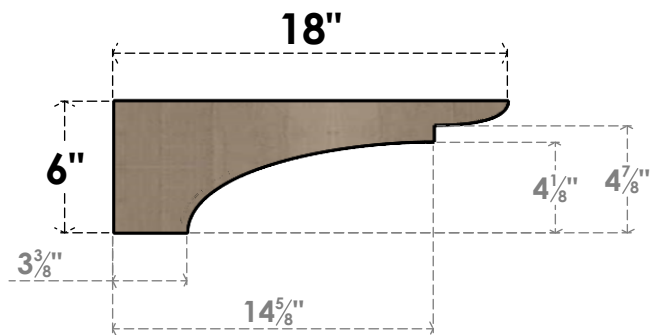

# ITEM NUMBER: CORU03X18X06YORRCPR

3"W X 18"D X 6"H SERIES 3 THIN YORKTOWN ROUGH CEDAR TIMBERTHANE  
FAUX WOOD CORBEL, PRIMED

**SIDE PROFILE**

**FRONT PROFILE**

**ISOMETRIC**

EKENA MILLWORK  
2300 WEST MAIN ST.  
CLARKSVILLE, TX 75426  
TOLL FREE: 866-607-0453  
WWW.EKENAMILLWORK.COM

NOTES

1. INSTALLATION TO BE COMPLETED IN ACCORDANCE WITH MANUFACTURER'S SPECIFICATIONS.
2. DRAWING MAY NOT BE TO SCALE
3. THIS DRAWING IS INTENDED FOR DESIGN AND PLANNING PURPOSES ONLY.
4. ALL INFORMATION CONTAINED HEREIN WAS CURRENT AT THE TIME OF DEVELOPMENT BUT MUST BE REVIEWED AND APPROVED BY THE PRODUCT MANUFACTURER TO BE CONSIDERED ACCURATE.
5. TIMBERTHANE ARCHITECTURAL PRODUCTS ARE MADE FROM HIGH DENSITY URETHANE AND COME FACTORY PRIMED