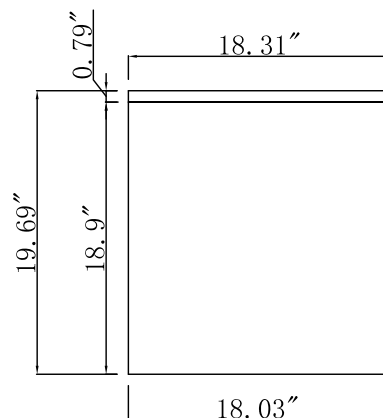

Top view

Length: 10"

Metal bracket

Front view

Side view

Back view