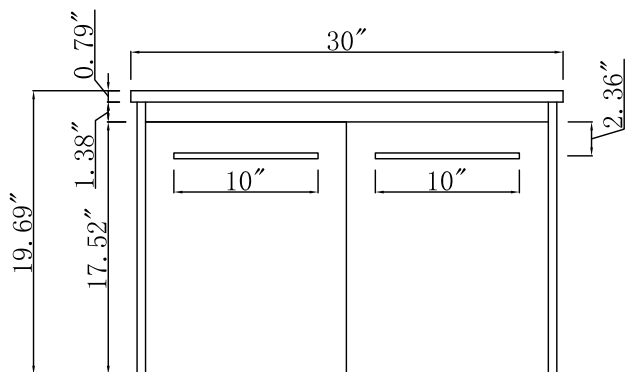

Top view

Length: 10"

Metal bracket

Front view

Side view

Back view