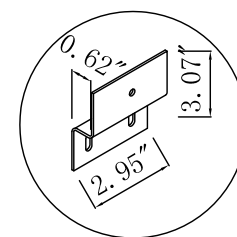

Top view

Length: 10"

Metal bracket

Front view

Side view

Back view