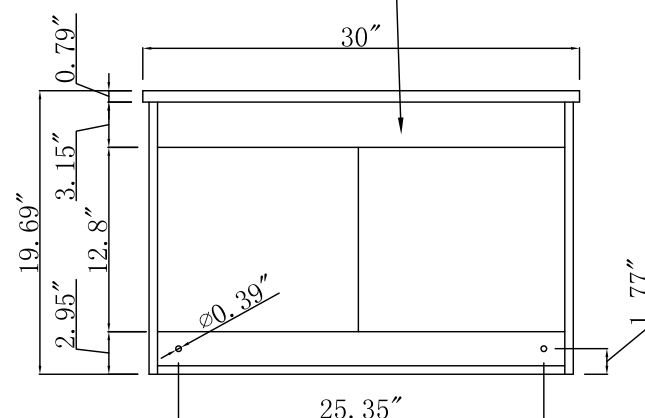

Top view

Length: 10"

Metal bracket

Front view

Side view

Back view