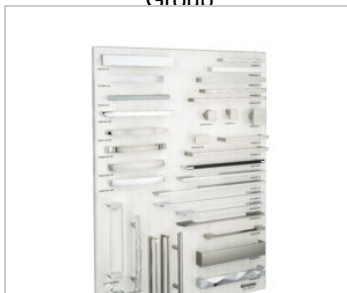

Value Board - 97SYRE

Product № 97SYRE

DISCLAIMER

Although our black finish is achieved through a rigorous process, it may show signs of normal usage faster than other finishes.