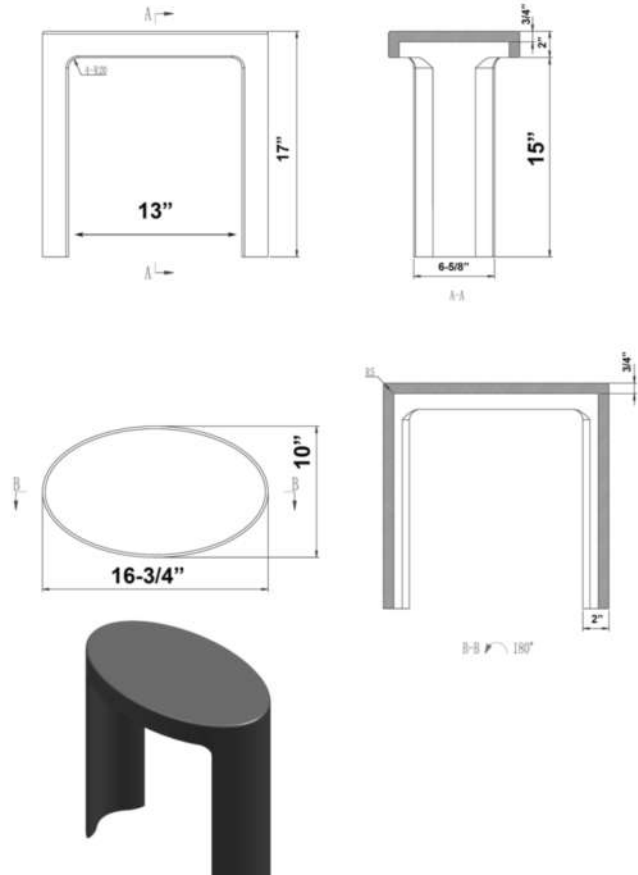

16-3/4" RESIN SHOWER STOOL

Cat. No.
6223

Features:

- ▶ Durable resin construction
- ▶ Available in Matte or Gloss finish
- ▶ Sleek contemporary style
- ▶ For use in or out of shower
- ▶ Maximum weight capacity is 330 lbs.

Stool Colors:

- MT** Matte white
- GL** Gloss White
- MB** Matte Black

Overall Dimensions:

Width: 16-3/4"
Depth: 10"
Height: 17"

Dimensions of fixture are nominal and may vary. Dimensions and specifications subject to change without notice.