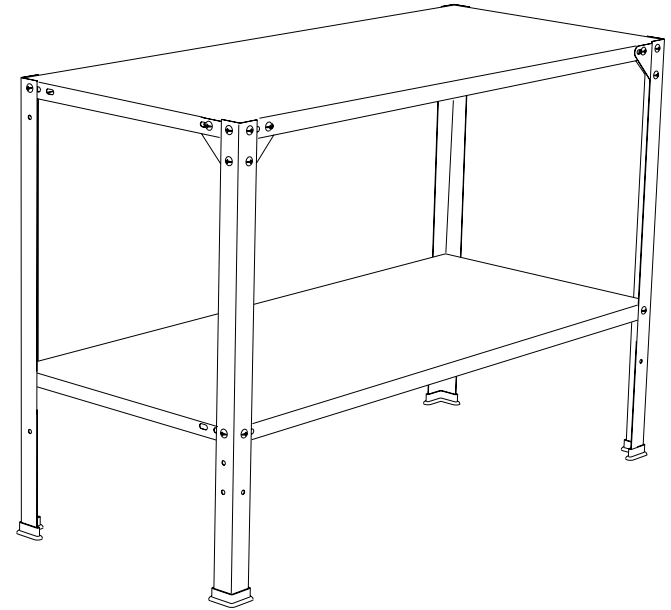

Assembly Instructions

Steel Work Bench

Approx. Dim.

114L x 50W x 80H cm / 45"L x 19.6"W x 31.5"H

Contents