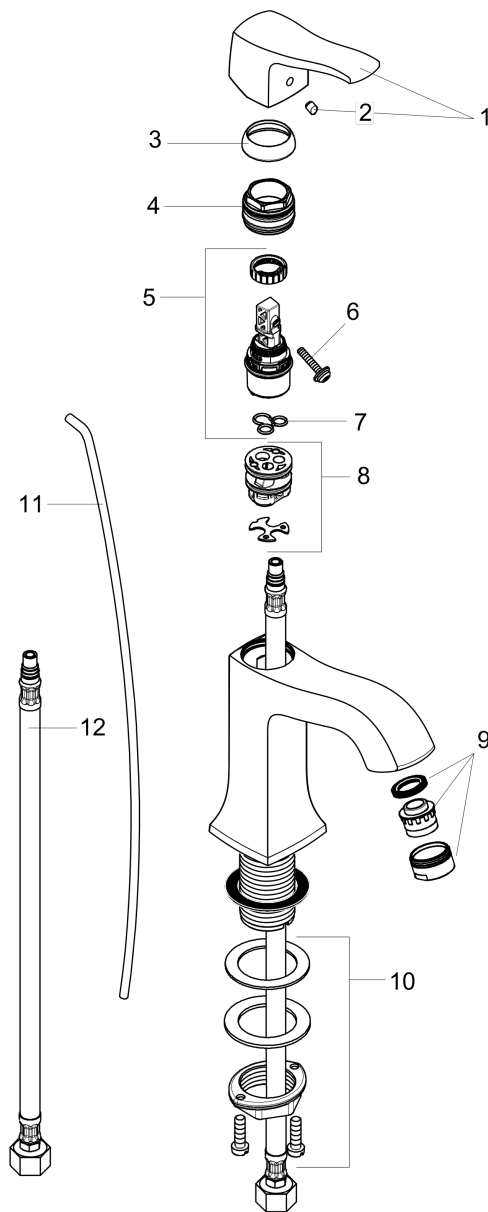

Metris C
Single-Hole Faucet 100 with Pop-Up Drain, 1.2 GPM
 Finishes : **chrome** Part no. : **31075001**

Description

Features

- Spray modes: Aerated spray
- Flow: 1.2 GPM (4.5 L/Min)
- Ceramic cartridge
- Includes pop-up drain

Item details

List Price \$ 421.00

Technology

Compliance

Product image

Scale drawing

Metris C
Single-Hole Faucet 100 with Pop-Up Drain, 1.2 GPM
 Finishes : **chrome** Part no. : **31075001**

Exploded drawing

Year of production: >07/16

Metris C

Single-Hole Faucet 100 with Pop-Up Drain, 1.2 GPM

Finishes : **chrome** Part no. : **31075001**

Spare parts list

Year of production: >07/16

Pos.	Description	Part no.	Price	PU
1	handle	31291000	-	1
2	screw cover	96338000	-	1
3	flange	98863000	-	1
4	nut	98864000	-	1
5	cartridge, assy	95973001	-	1
6	locking screw for handle	95140000	-	1
7	seal	98865000	-	1
8	adapter for cartridge	98866000	-	1
9	aerator M24x1 (4,5 l/min)	92877000	-	1
10	fixing set (Ø 32)	13961000	-	1
11	pull rod	96657000	-	1
12	connection hose 18½" M8x0,75 3/8"	96321001	-	1
a	pop up waste	88509000	-	1
b	lever collar	97548000	-	1