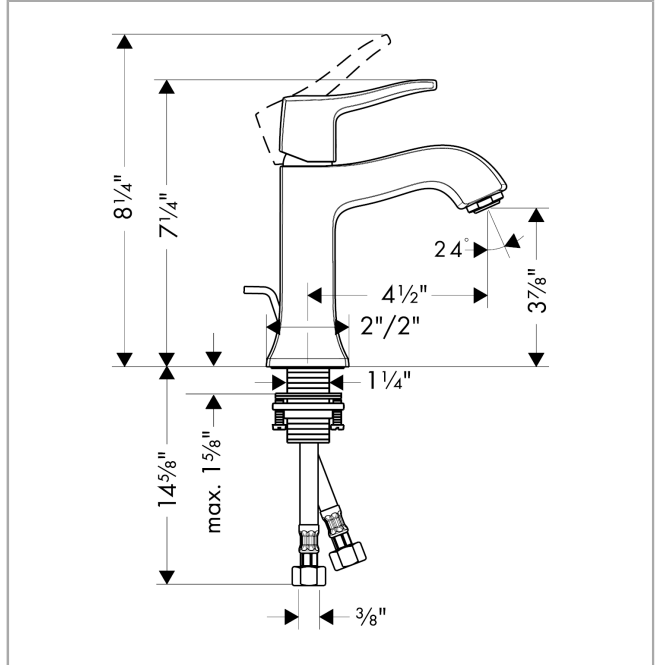

Metris C
Single-Hole Faucet 100 with Pop-Up Drain, 1.2 GPM
 Finishes : **chrome** Part no. : **31075001**

Description

Features

- Spray modes: Aerated spray
- Flow: 1.2 GPM (4.5 L/Min)
- Ceramic cartridge
- Includes pop-up drain

Item details

List Price \$ 421.00

Technology

Compliance

Product image

Scale drawing

Metris C
Single-Hole Faucet 100 with Pop-Up Drain, 1.2 GPM
 Finishes : **chrome** Part no. : **31075001**

Exploded drawing

Year of production: >07/16

Metris C

Single-Hole Faucet 100 with Pop-Up Drain, 1.2 GPM

Finishes : **chrome** Part no. : **31075001**

Spare parts list

Year of production: >07/16

Pos.	Description	Part no.	Price	PU
1	handle	31291000	-	1
2	screw cover	96338000	-	1
3	flange	98863000	-	1
4	nut	98864000	-	1
5	cartridge, assy	95973001	-	1
6	locking screw for handle	95140000	-	1
7	seal	98865000	-	1
8	adapter for cartridge	98866000	-	1
9	aerator M24x1 (4,5 l/min)	92877000	-	1
10	fixing set (Ø 32)	13961000	-	1
11	pull rod	96657000	-	1
12	connection hose 18½" M8x0,75 3/8"	96321001	-	1
a	pop up waste	88509000	-	1
b	lever collar	97548000	-	1