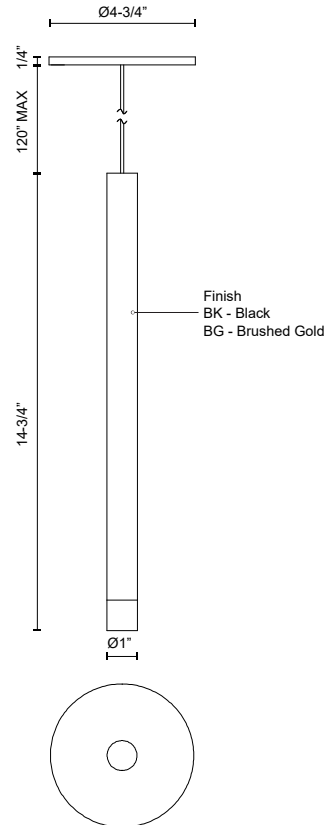

ELIXIR PD15415

PENDANTS

PROJECT

SPECIFICATION DETAILS

* For custom options, consult factory for details.

Fixture Dimensions	D1" x H14-3/4"
Light Source	LED with DC Driver
Wattage	7W
Total Lumens	510lm
Delivered Lumens	BK-348lm
Voltage	120V
Color Temperature	3000K
CRI (Ra)	90CRI
Optional Color Temps	2700K - 5000K Available, Minimum Order Quantities Apply
LED Rated Life	50,000 hours
Diffuser Details	Acrylic with Sandblasted Interior
Dimming	100% - 10%, TRIAC or ELV Dimmer (Not Included)
Adjustable	Yes
Wire Length	120" Max
Wire Type	Black Coaxial Wire
Minimum Hang Height	16"
Location	Dry
Warranty	5 Years
CEC Title 24 JA8	Yes, JA8-19
Canopy Dimensions	D4-3/4" x H1/4"

DESCRIPTION

Elixir is both decorative and minimal. With an opal glass globe or acrylic diffuser adorned by a thick metallic stem, this collection is both simple and geometrically interesting. Available with or without varied styling. Available in Black and Brushed Gold.

KUZCO

19054 28TH AVENUE
SURREY - BC V3Z 6M3
CANADA

WWW.KUZCOLIGHTING.COM

COMMENT