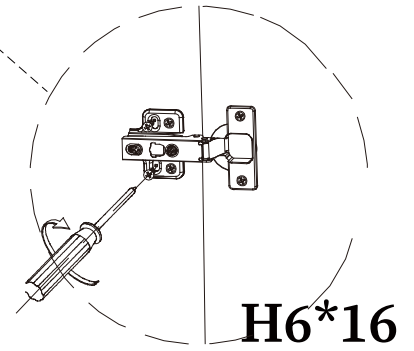

# INSTRUCTION

AUGWALSCKD

Spirit level

Tape measure  
(3m~5m)

Screwdriver

Hammer

Electric drill

Drill bit  
(Ø8)

H8

5\*Ø4x28

H9

6\*Ø4x50

H10

6\*Ø8x40

### DOOR ADJUSTMENTS