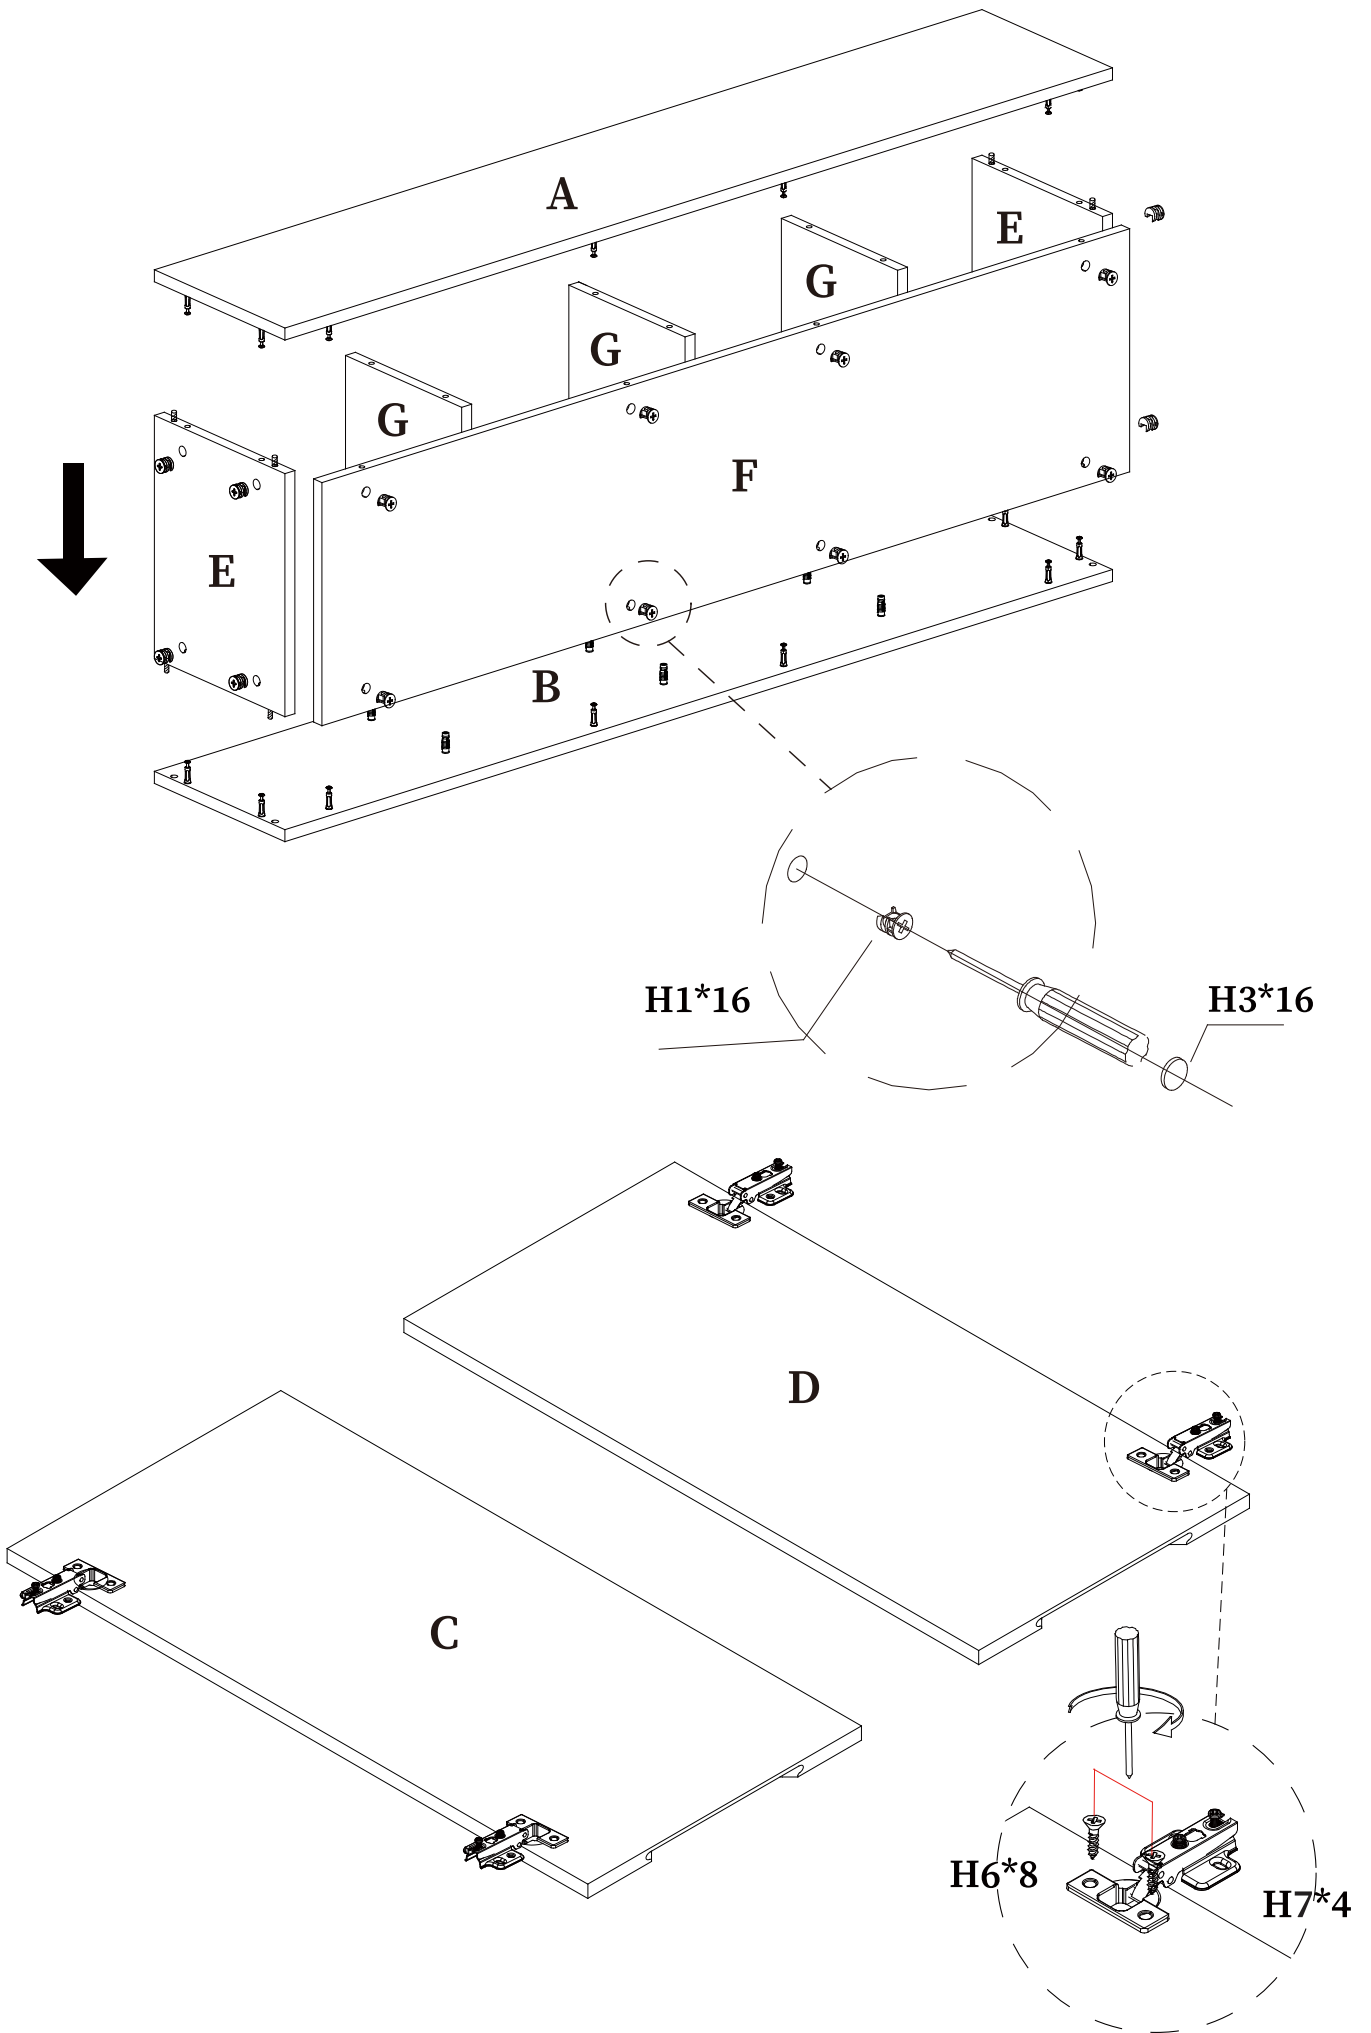

# INSTRUCTION

AUGWALSCKD

Spirit level

Tape measure  
(3m~5m)

Screwdriver

Hammer

Electric drill

Drill bit  
(Ø8)

H8

5\*Ø4x28

H9

6\*Ø4x50

H10

6\*Ø8x40

### DOOR ADJUSTMENTS