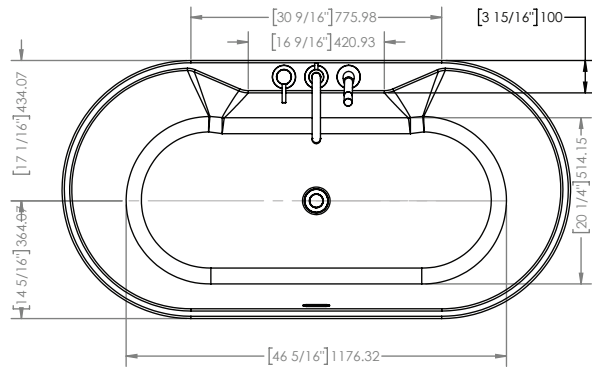

Freestanding bathtub *Baignoire autoportante*

TOP VIEW VUE DE DESSUS

FRONT VIEW VUE DE FACE

* Dimensions may vary +/- 1/4" (6mm) / Les dimensions peuvent varier de +/- 1/4" (6mm)

gallons to overflow /	74 gal.
packaging dimension /	65 x 35 x 27 in
approximated weight /	120 lbs
weight with water /	737.9 lbs
bathing well at sump /	46 x 20 in

Compliance Certifications:

Uniform Plumbing Code
National Plumbing Code of Canada
CSA B45.5-17/IAPMO Z124-2017

Pure acrylic construction reinforced by fiberglass
Construction en acrylique renforcée de fibre de verre

Freestanding installation
Installation autoportante

Adjustable feet
Pattes ajustables

Chrome drain included
Drain chrome inclu

Integrated chrome linear overflow
Trop plein linéaire chrome intégré

CUPC certified
Certifié CUPC