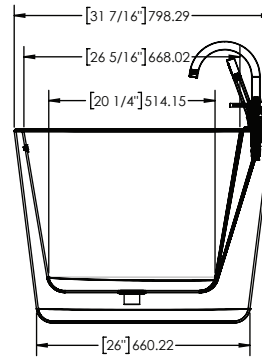

Freestanding bathtub *Baignoire autoportante*

TOP VIEW VUE DE DESSUS

FRONT VIEW VUE DE FACE

* Dimensions may vary +/- 1/4" (6mm) / Les dimensions peuvent varier de +/- 1/4" (6mm)

gallons to overflow /	74 gal.
packaging dimension /	65 x 35 x 27 in
approximated weight /	120 lbs
weight with water /	737.9 lbs
bathing well at sump /	46 x 20 in