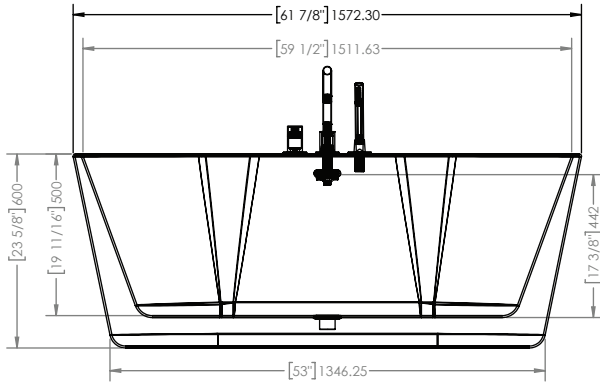

Freestanding bathtub *Baignoire autoportante*

TOP VIEW VUE DE DESSUS

FRONT VIEW VUE DE FACE

* Dimensions may vary +/- 1/4" (6mm) / Les dimensions peuvent varier de +/- 1/4" (6mm)

gallons to overflow /	74 gal.
packaging dimension /	65 x 35 x 27 in
approximated weight /	120 lbs
weight with water /	737.9 lbs
bathing well at sump /	46 x 20 in

Compliance Certifications:

Uniform Plumbing Code
National Plumbing Code of Canada
CSA B45.5-17/IAPMO Z124-2017

Pure acrylic construction reinforced by fiberglass
Construction en acrylique renforcée de fibre de verre

Freestanding installation
Installation autoportante

Adjustable feet
Pattes ajustables

Chrome drain included
Drain chrome inclu

Integrated chrome linear overflow
Trop plein linéaire chrome intégré

CUPC certified
Certifié CUPC